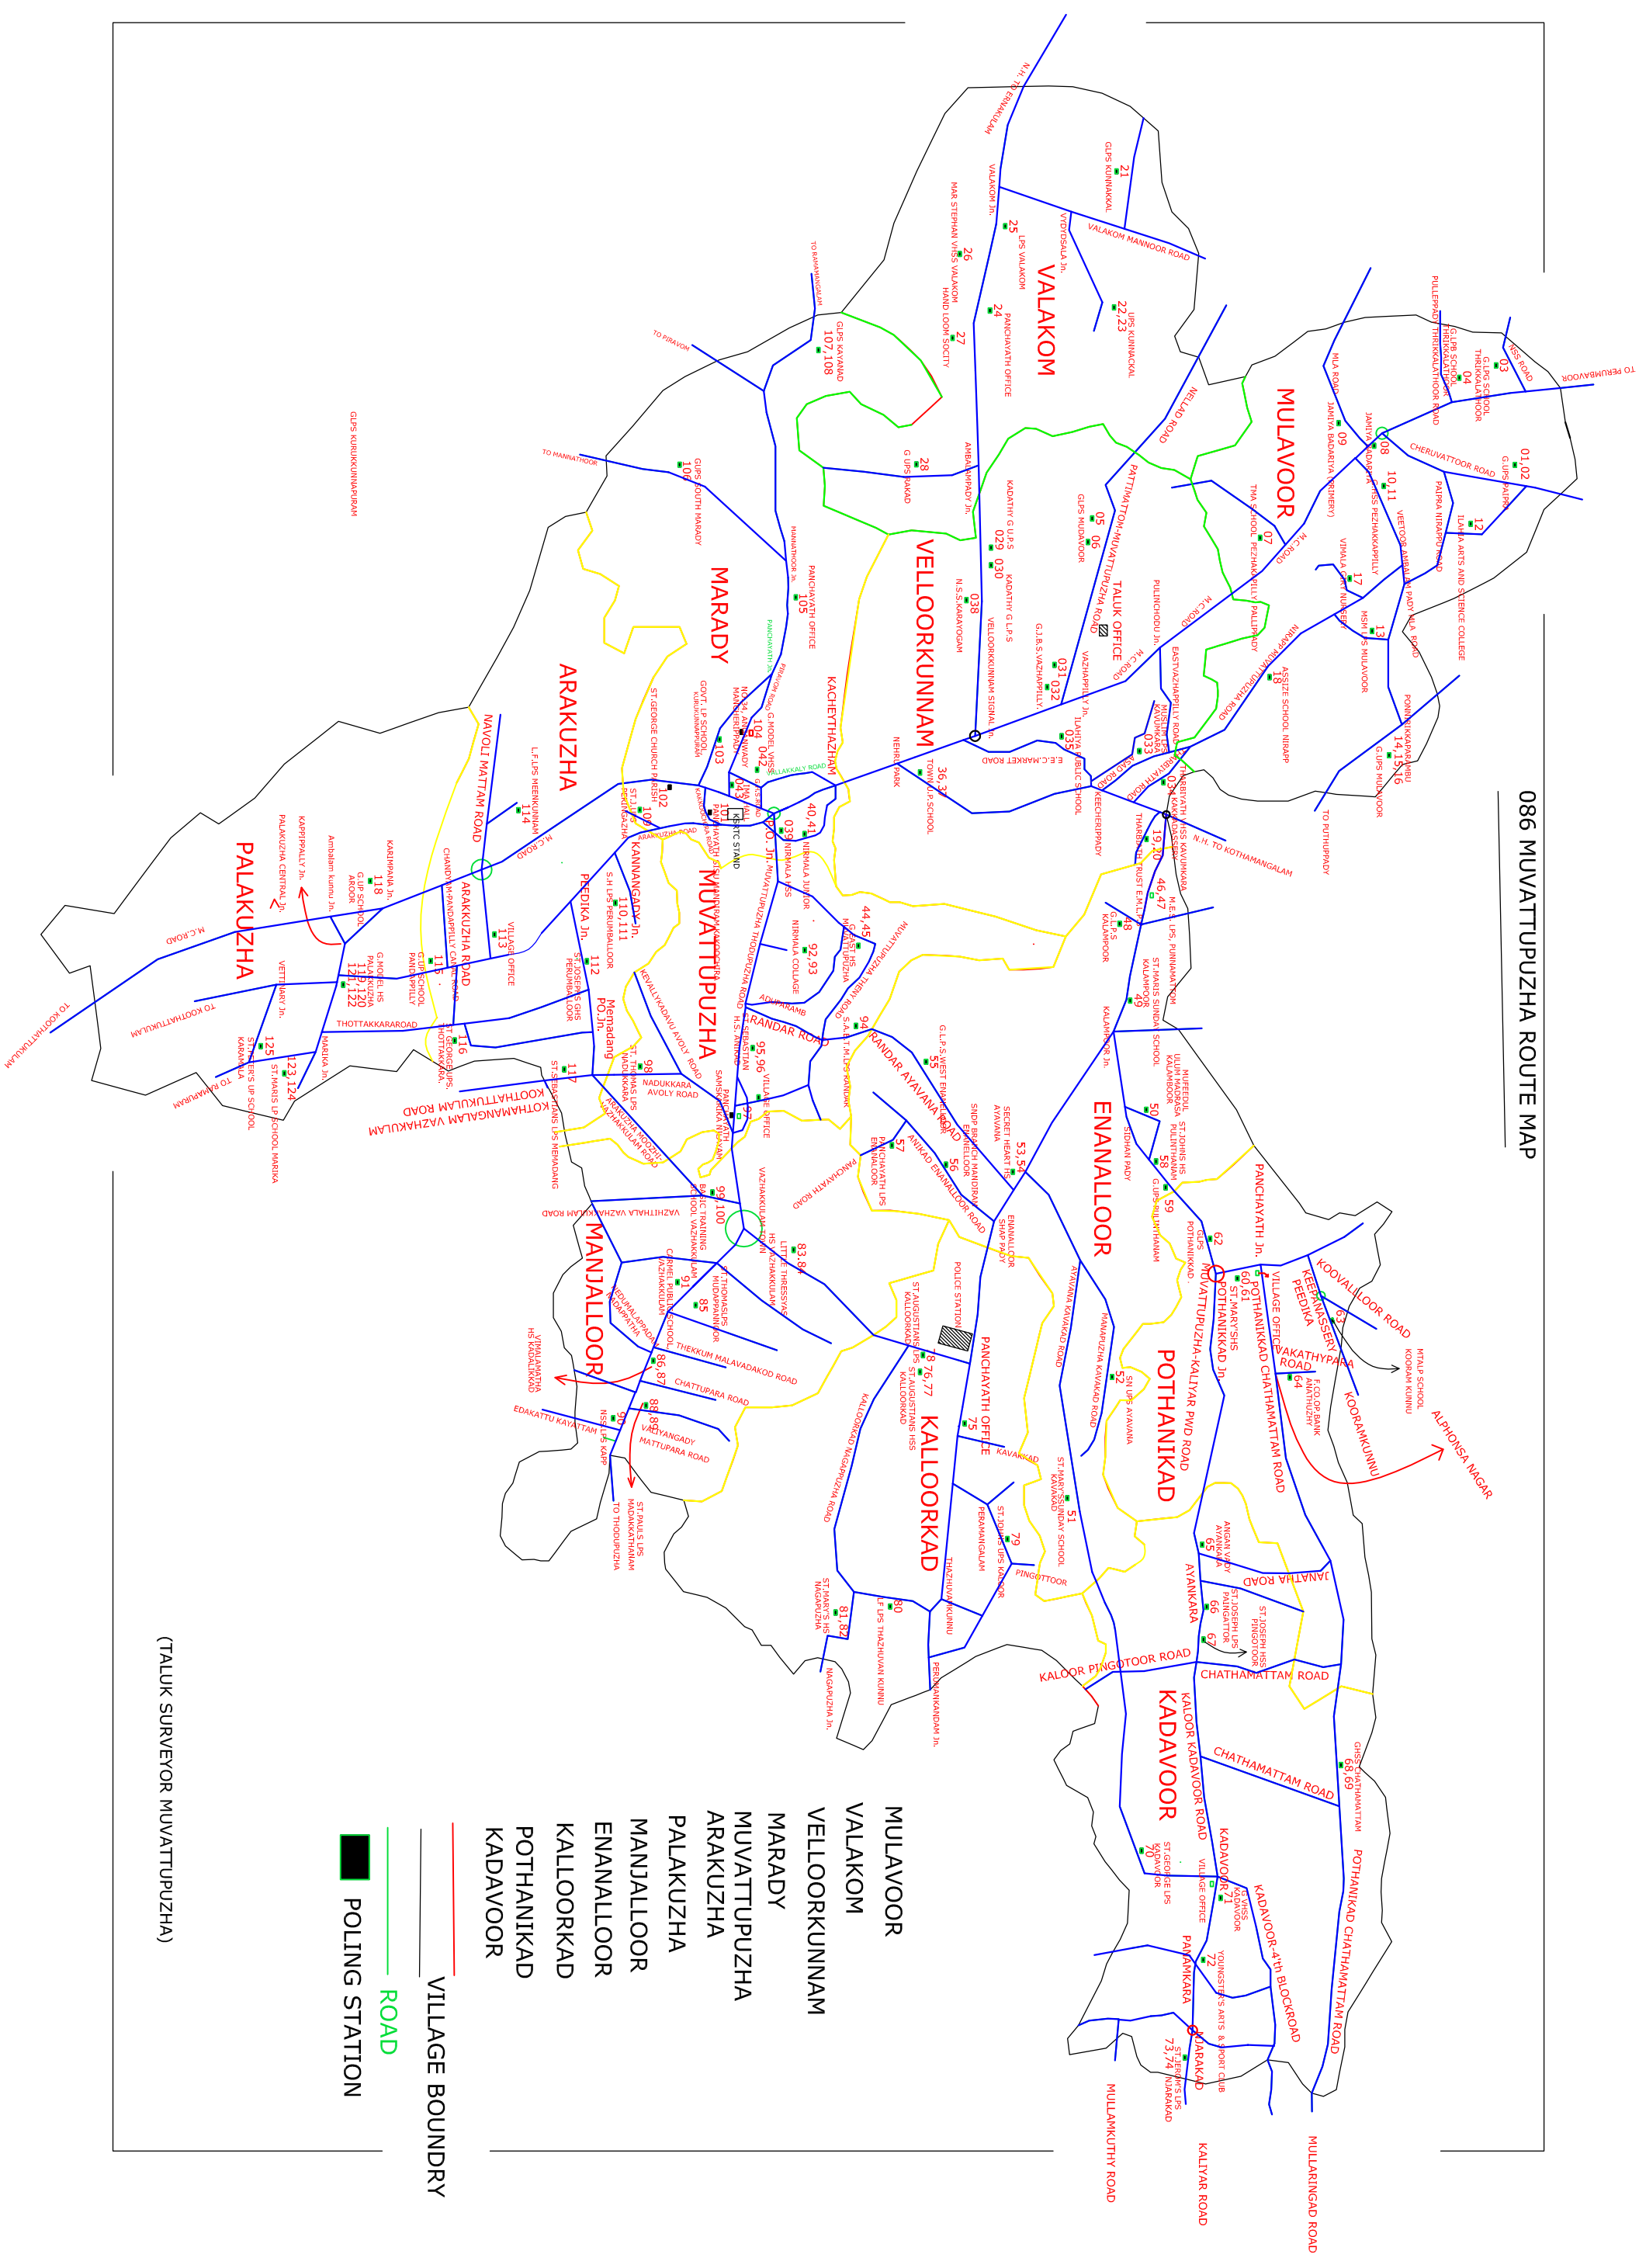

086 MUVATTUPUZHA ROUTE MAP

- VILLAGE BOUNDRY
- ROAD
- POLLING STATION

(TALUK SURVEYOR MUVATTUPUZHA)