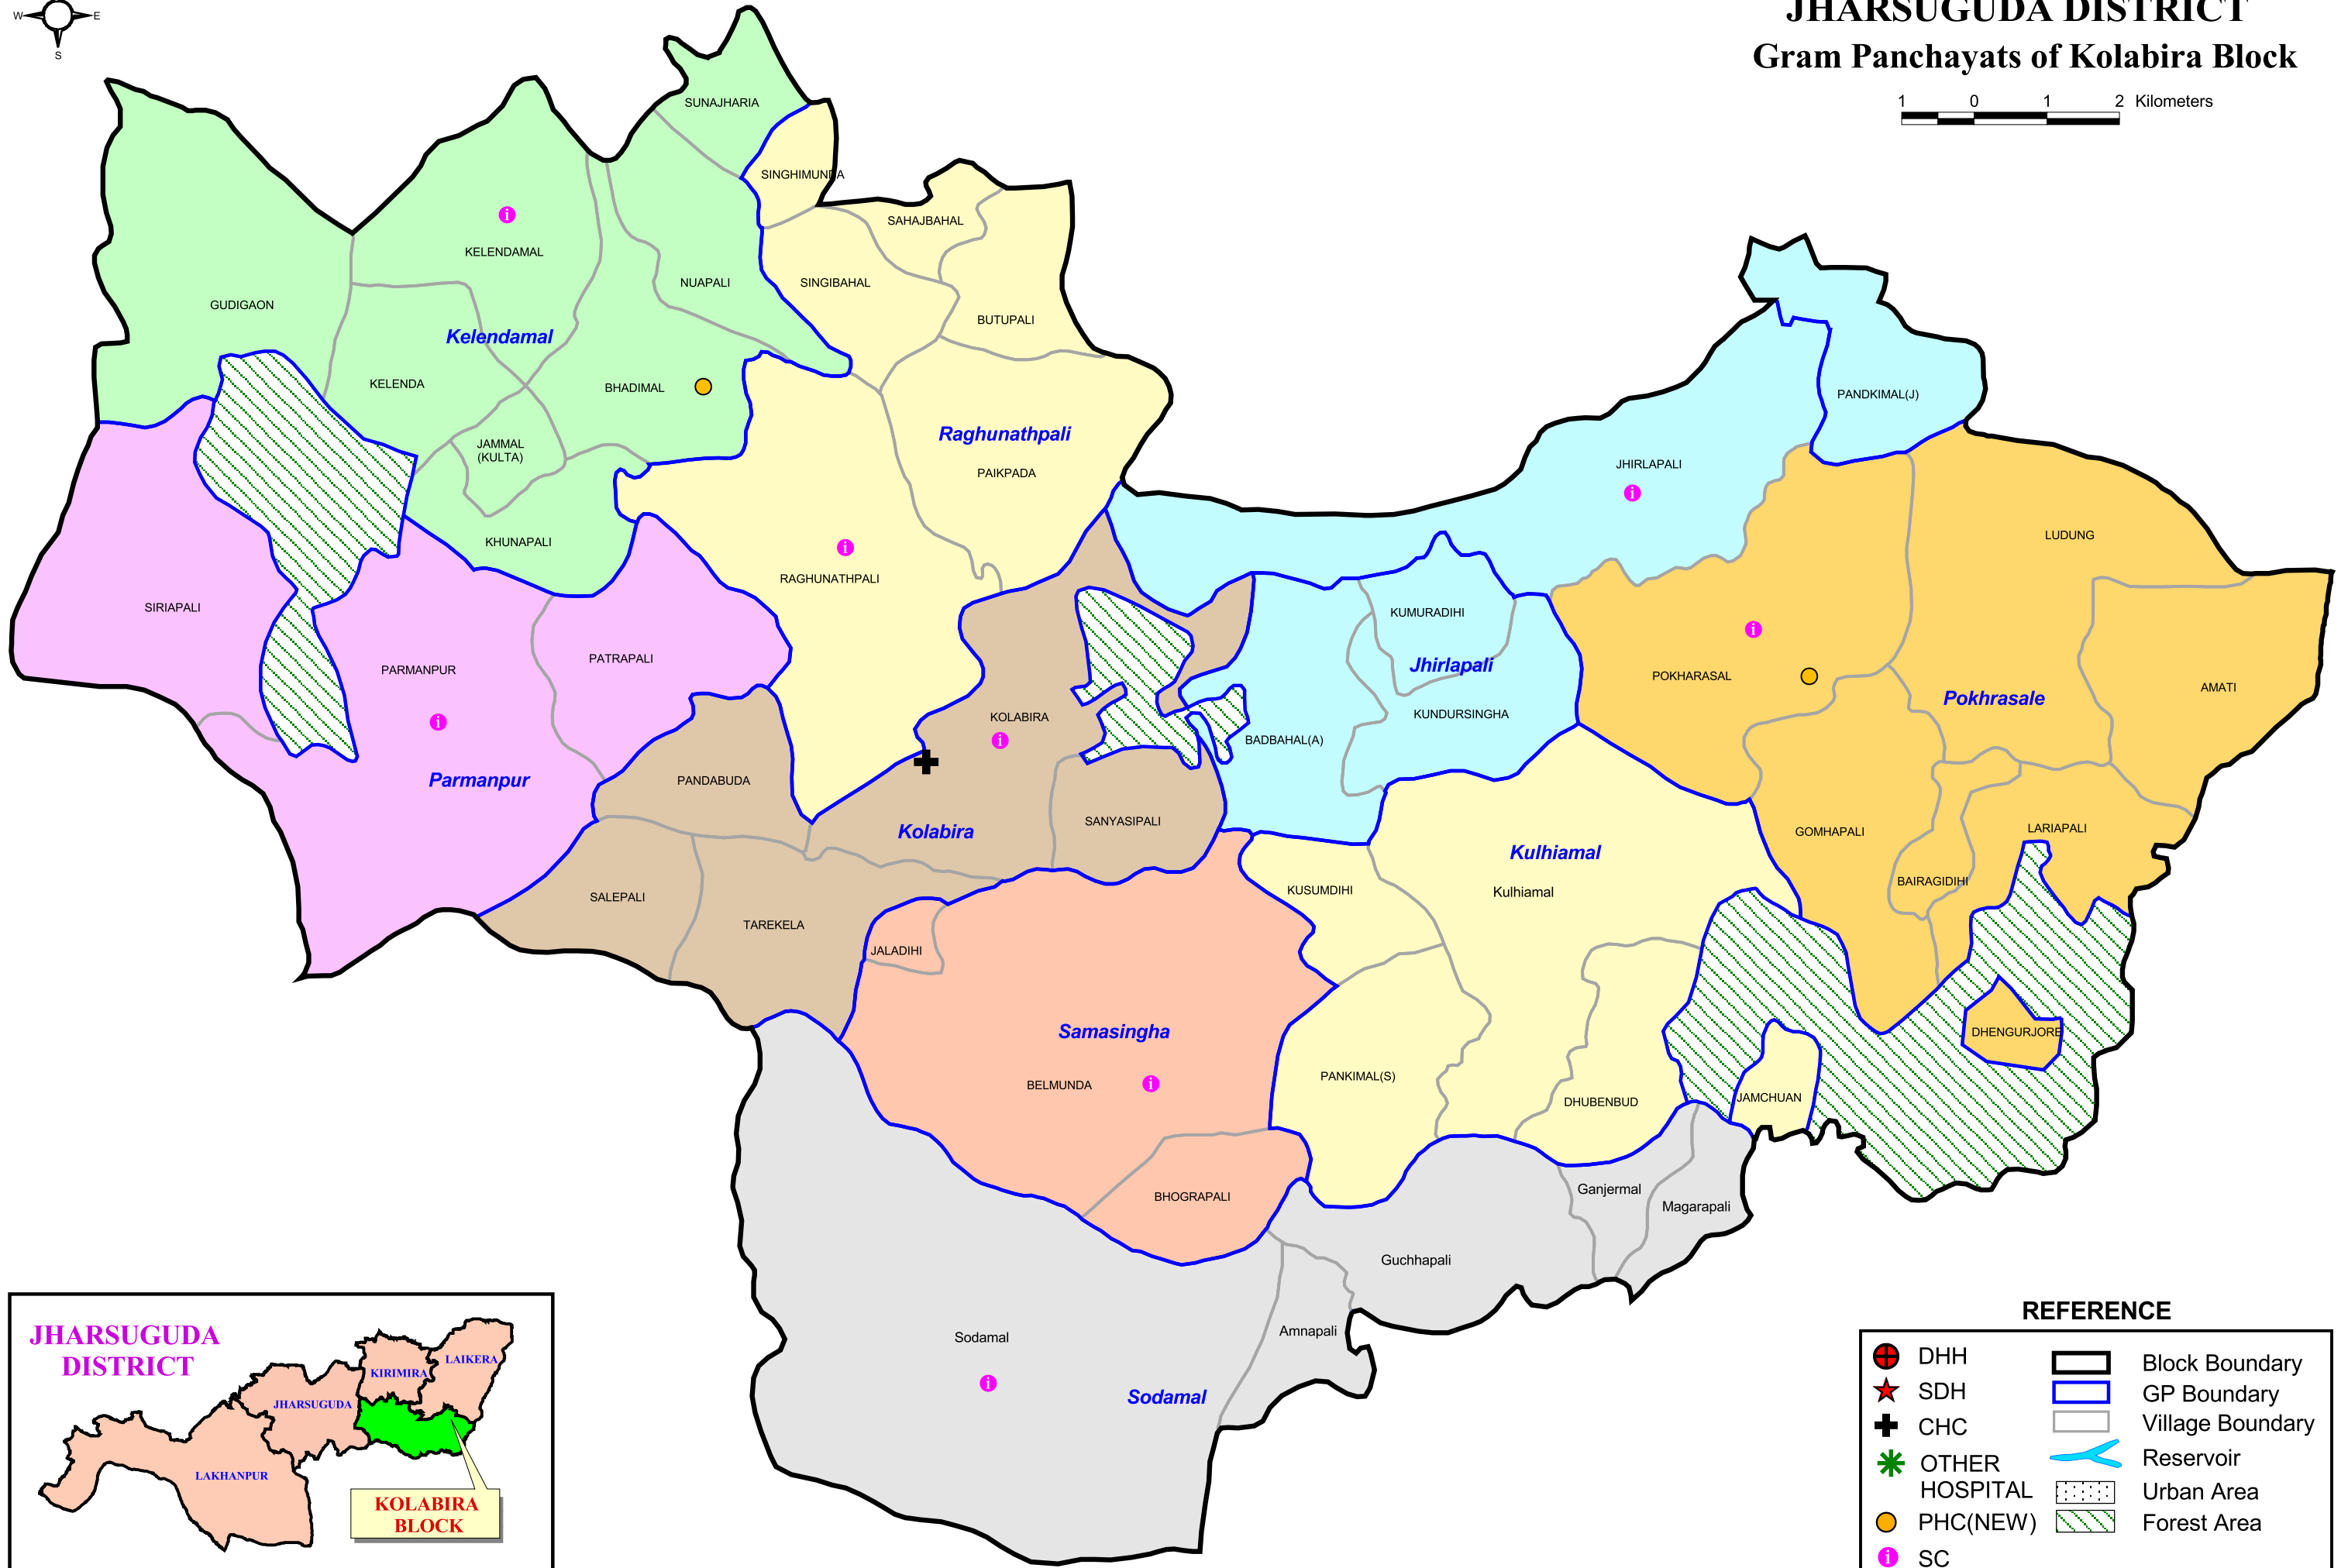

JHARSUGUDA DISTRICT

Gram Panchayats of Kolabira Block

REFERENCE

	DHH		Block Boundary
	SDH		GP Boundary
	CHC		Village Boundary
	OTHER HOSPITAL		Reservoir
	PHC(NEW)		Urban Area
	SC		Forest Area