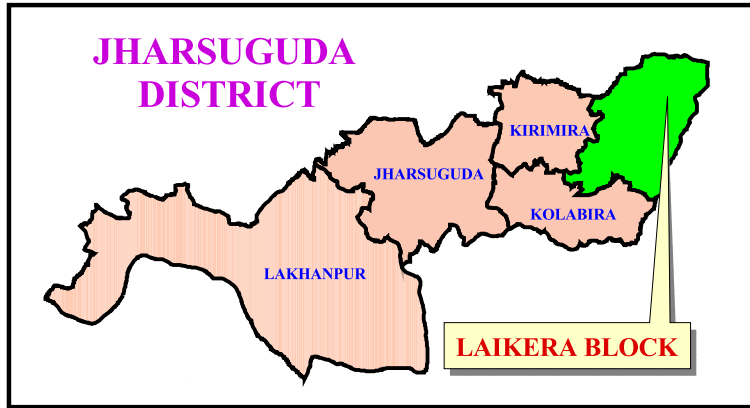

JHARSUGUDA DISTRICT

Gram Panchayats of Laikera Block

1 0 1 2 Kilometers

REFERENCE

	DHH		Block Boundary
	SDH		GP Boundary
	CHC		Village Boundary
	OTHER HOSPITAL		Reservoir
	PHC(NEW)		Urban Area
	SC		Forest Area