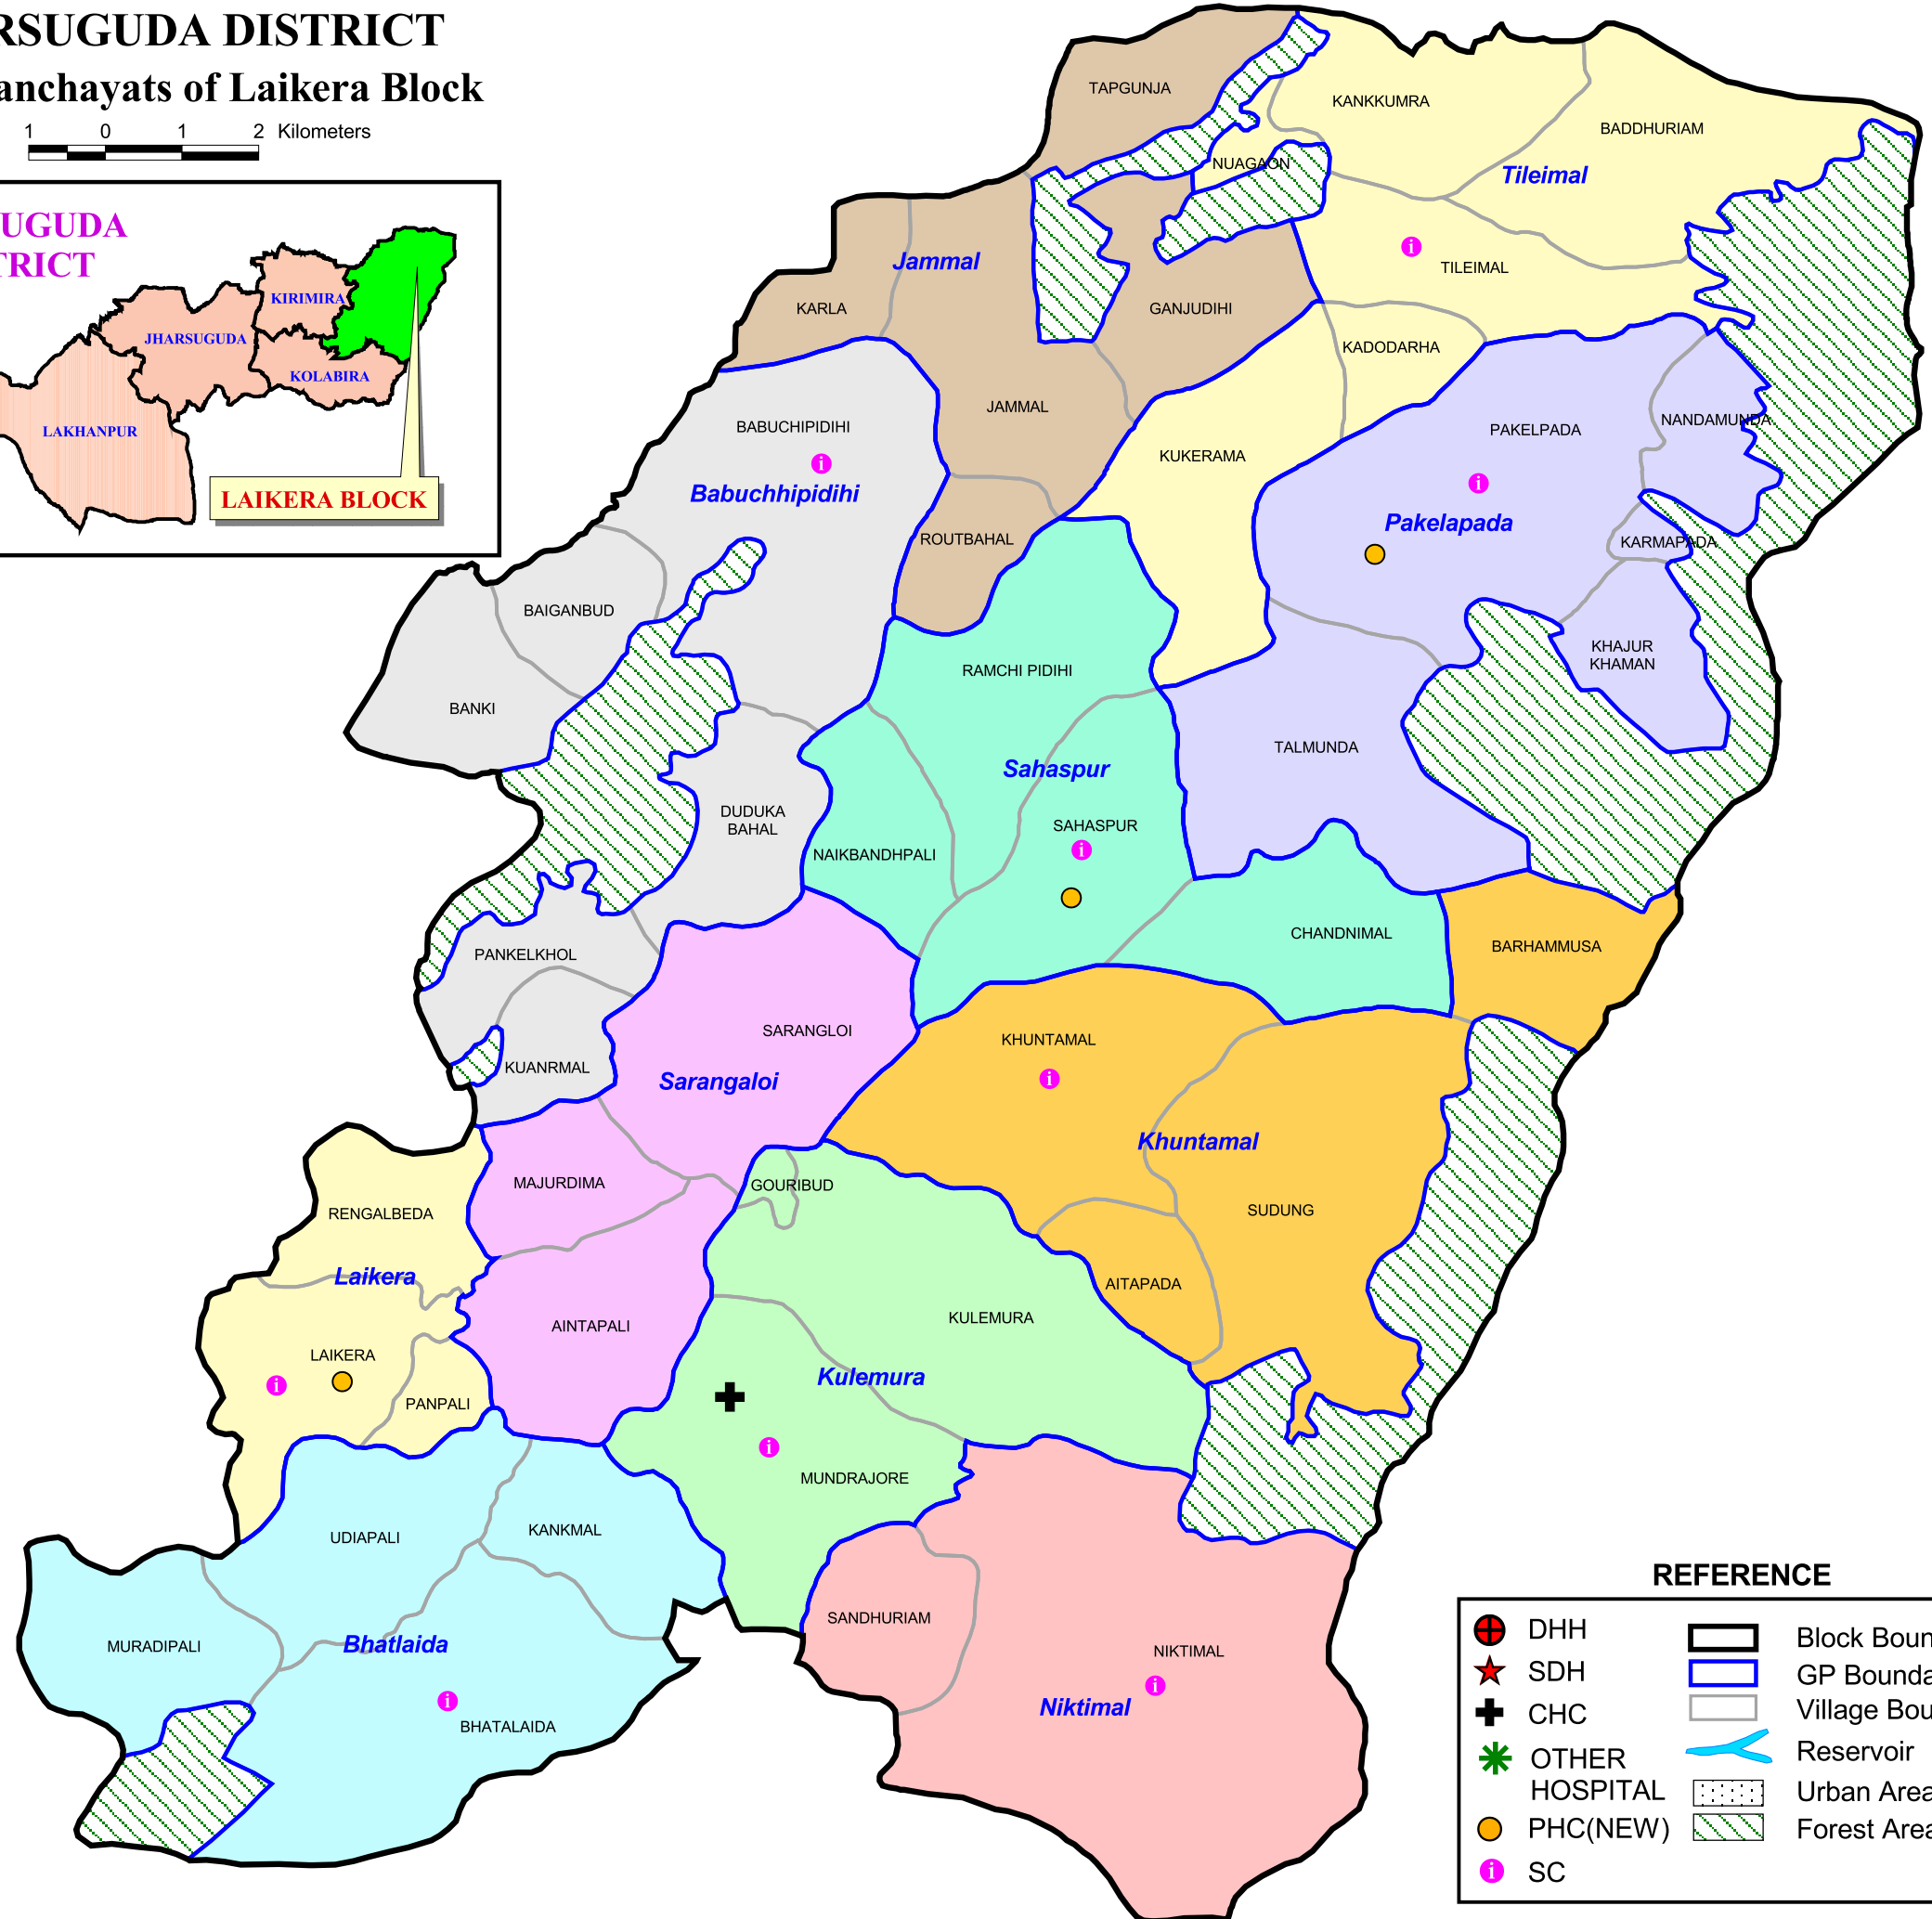

JHARSUGUDA DISTRICT

Gram Panchayats of Laikera Block

1 0 1 2 Kilometers

REFERENCE

	DHH		Block Boundary
	SDH		GP Boundary
	CHC		Village Boundary
	OTHER HOSPITAL		Reservoir
	PHC(NEW)		Urban Area
	SC		Forest Area