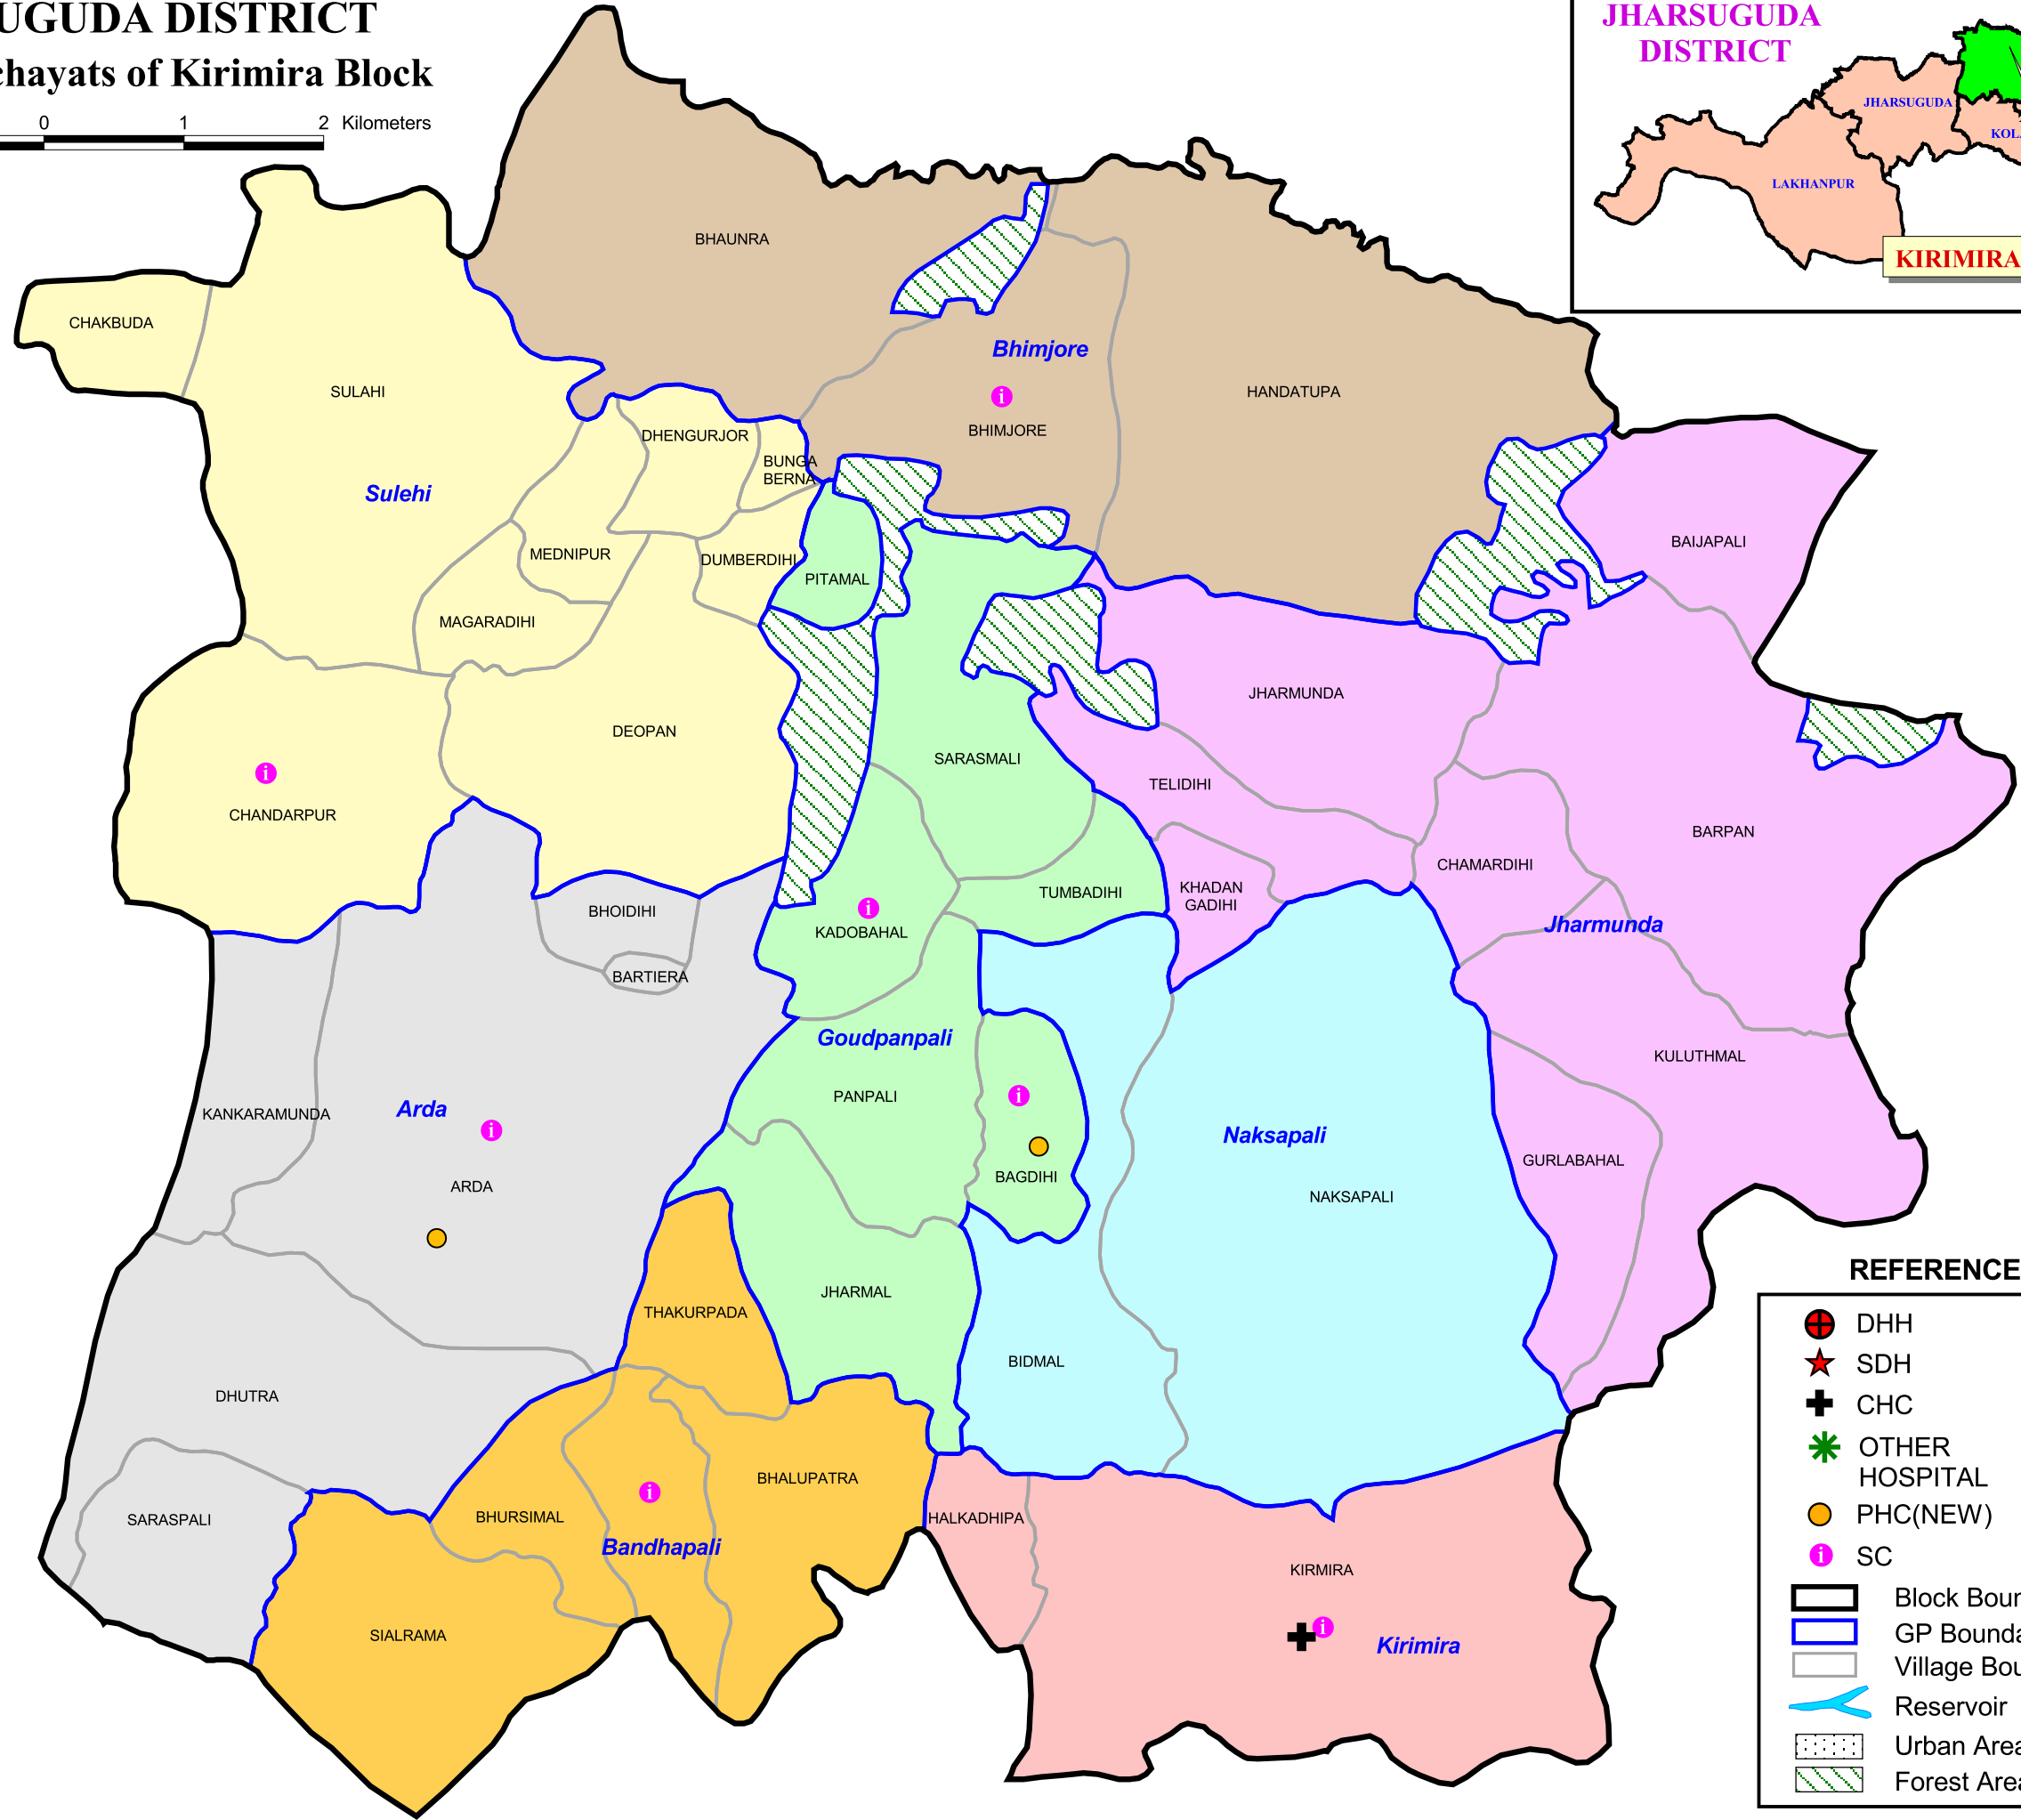

# JHARSUGUDA DISTRICT

## Gram Panchayats of Kirimira Block

1 0 1 2 Kilometers

### REFERENCE

	DHH
	SDH
	CHC
	OTHER HOSPITAL
	PHC(NEW)
	SC
	Block Boundary
	GP Boundary
	Village Boundary
	Reservoir
	Urban Area
	Forest Area