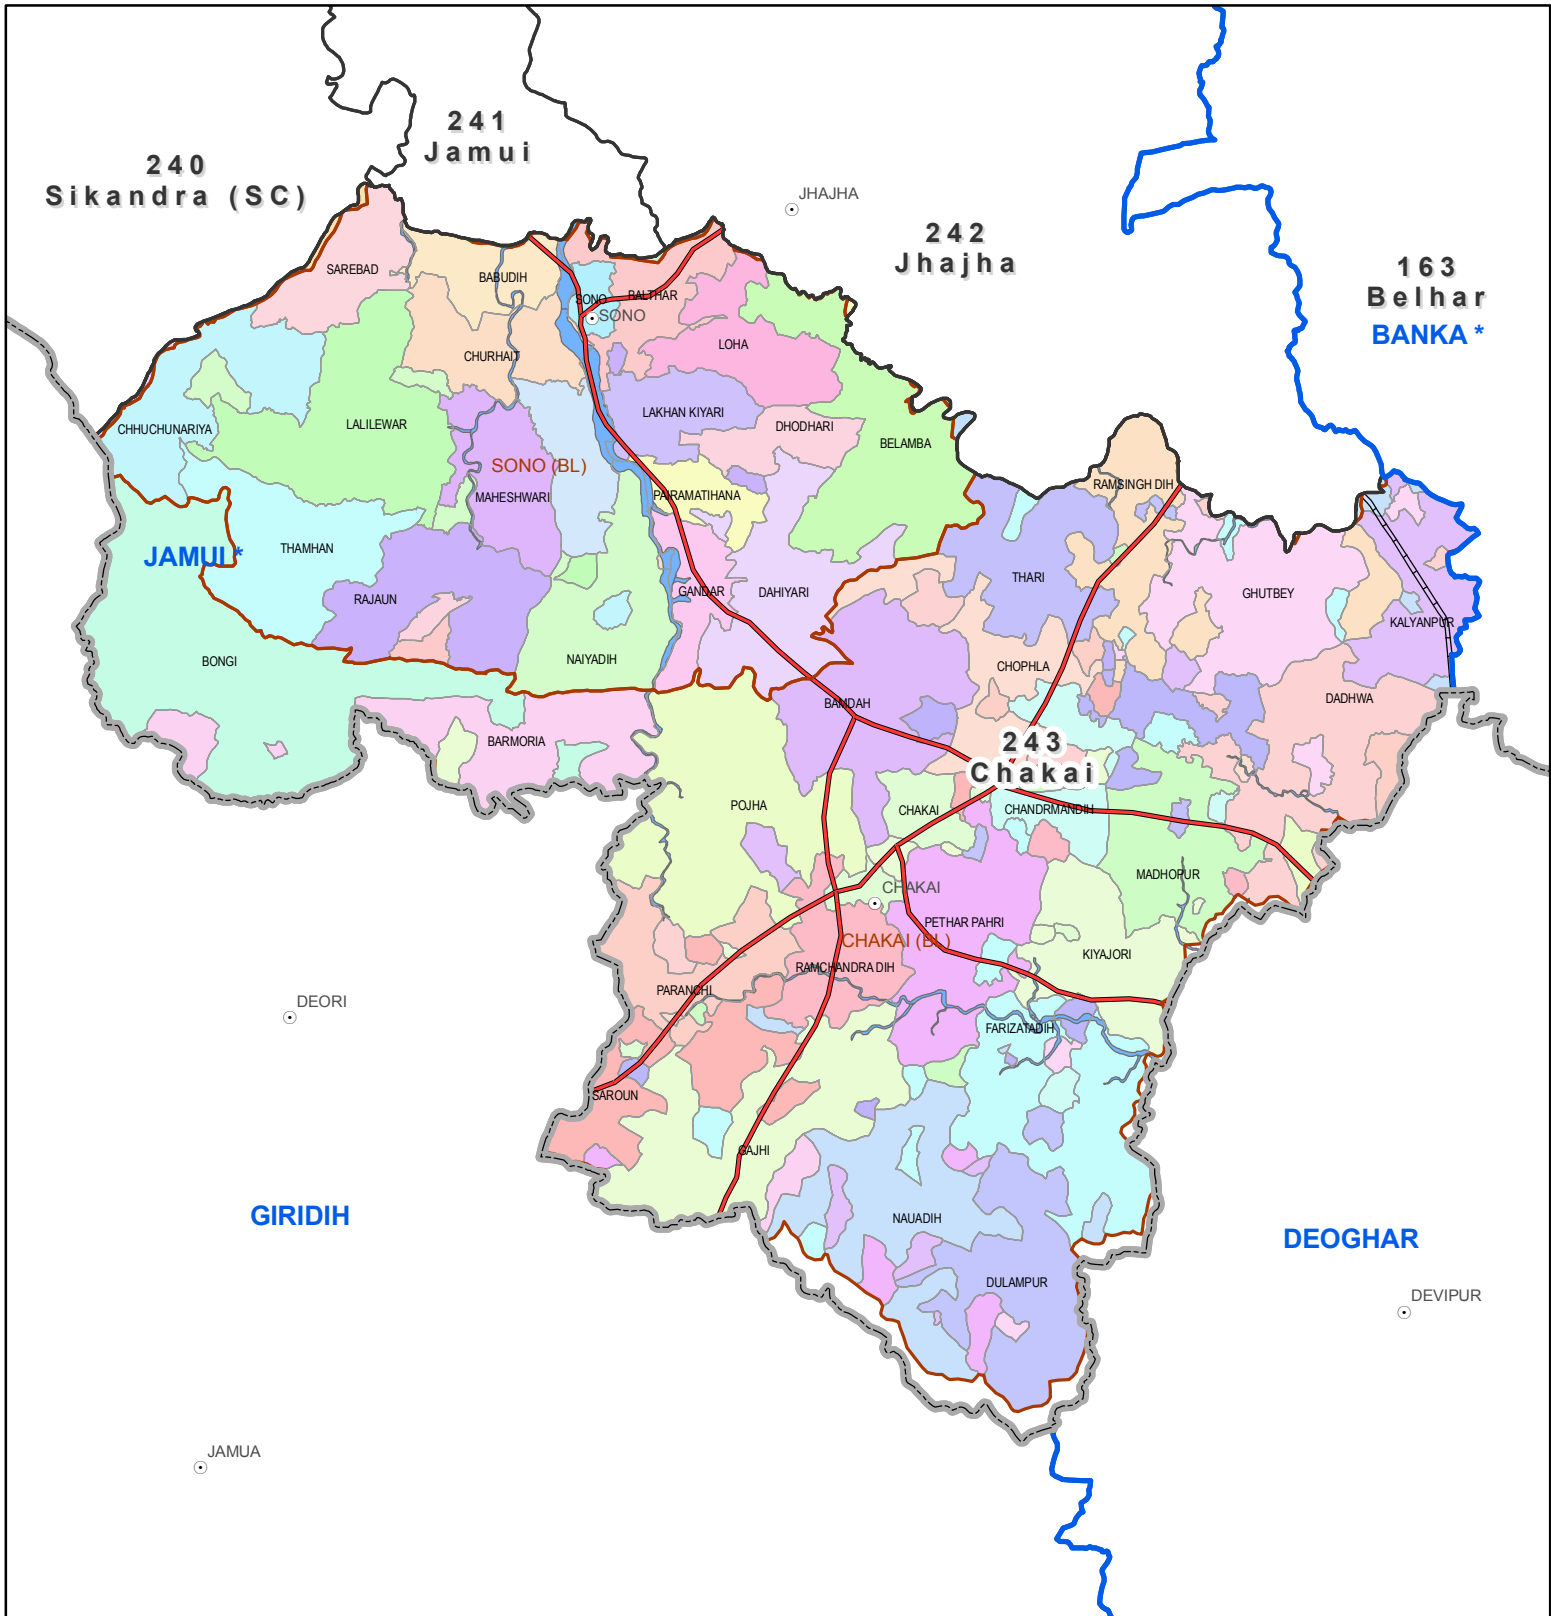

Assembly Constituency map

State : BIHAR

District : JAMUI

AC Name : 243 - Chakai

0 1 2 4 Kilometers

Map Compiled by NIC

Legend

District Head Quarters	Block boundary	National Highway
Sub district hqrs	AC Boundary	Other road
State Boundary	Panchayat Boundary	River
District Boundary	Railway	