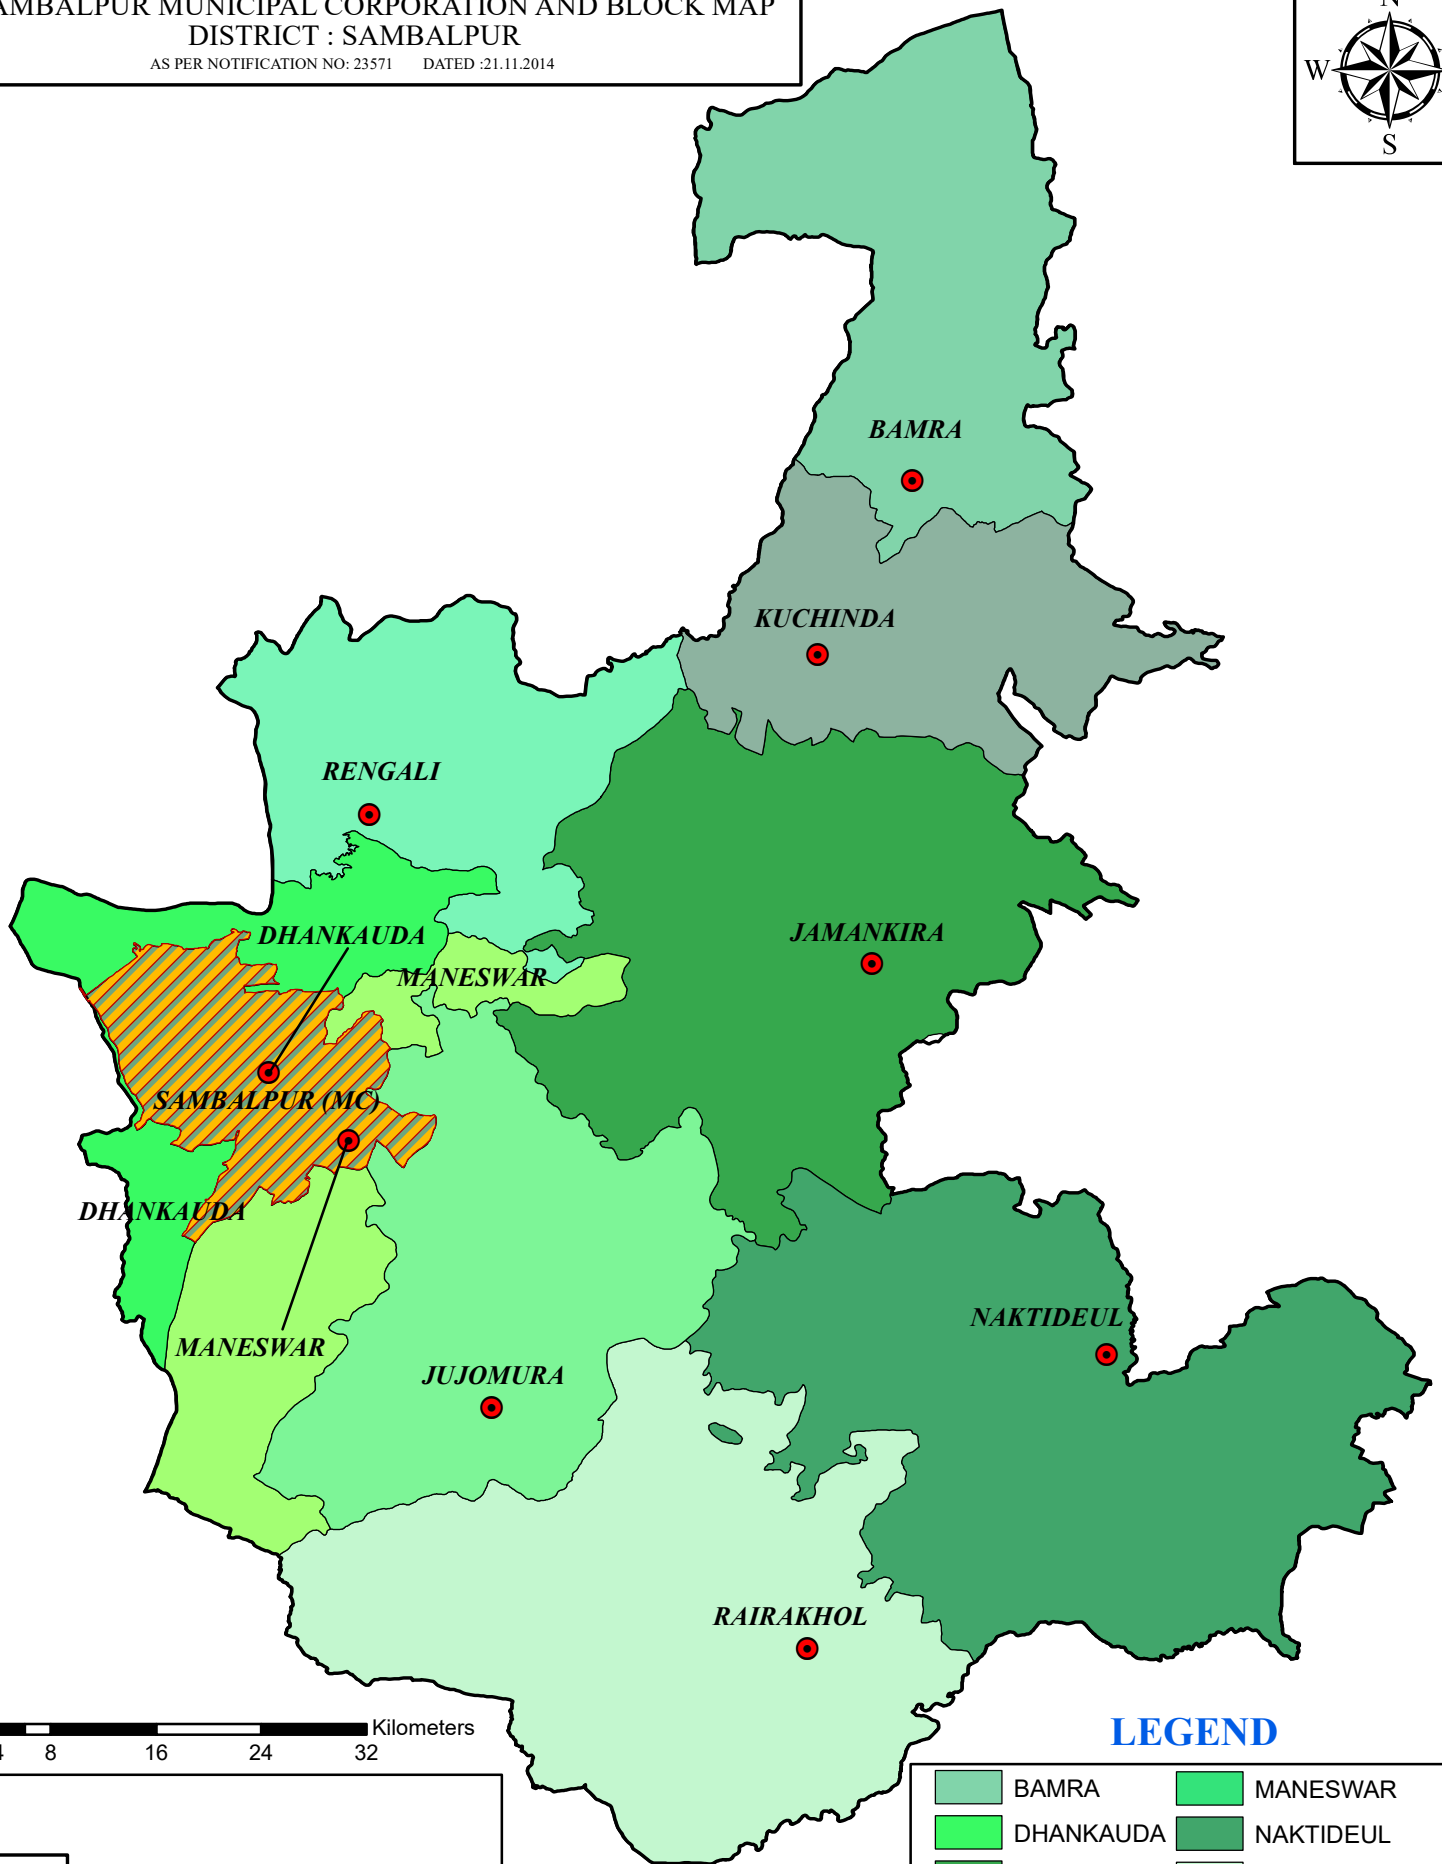

SAMBALPUR MUNICIPAL CORPORATION AND BLOCK MAP
DISTRICT : SAMBALPUR

AS PER NOTIFICATION NO: 23571 DATED :21.11.2014

0 4 8 16 24 32 Kilometers

LEGEND

 DISTRICT BOUNDARY

 BLOCK HEADQUARTERS

	BAMRA		MANESWAR
	DHANKAUDA		NAKTIDEUL
	JAMANKIRA		RAIRAKHOL
	JUJOMURA		RENGALI
	KUCHINDA		SAMBALPUR (MC)