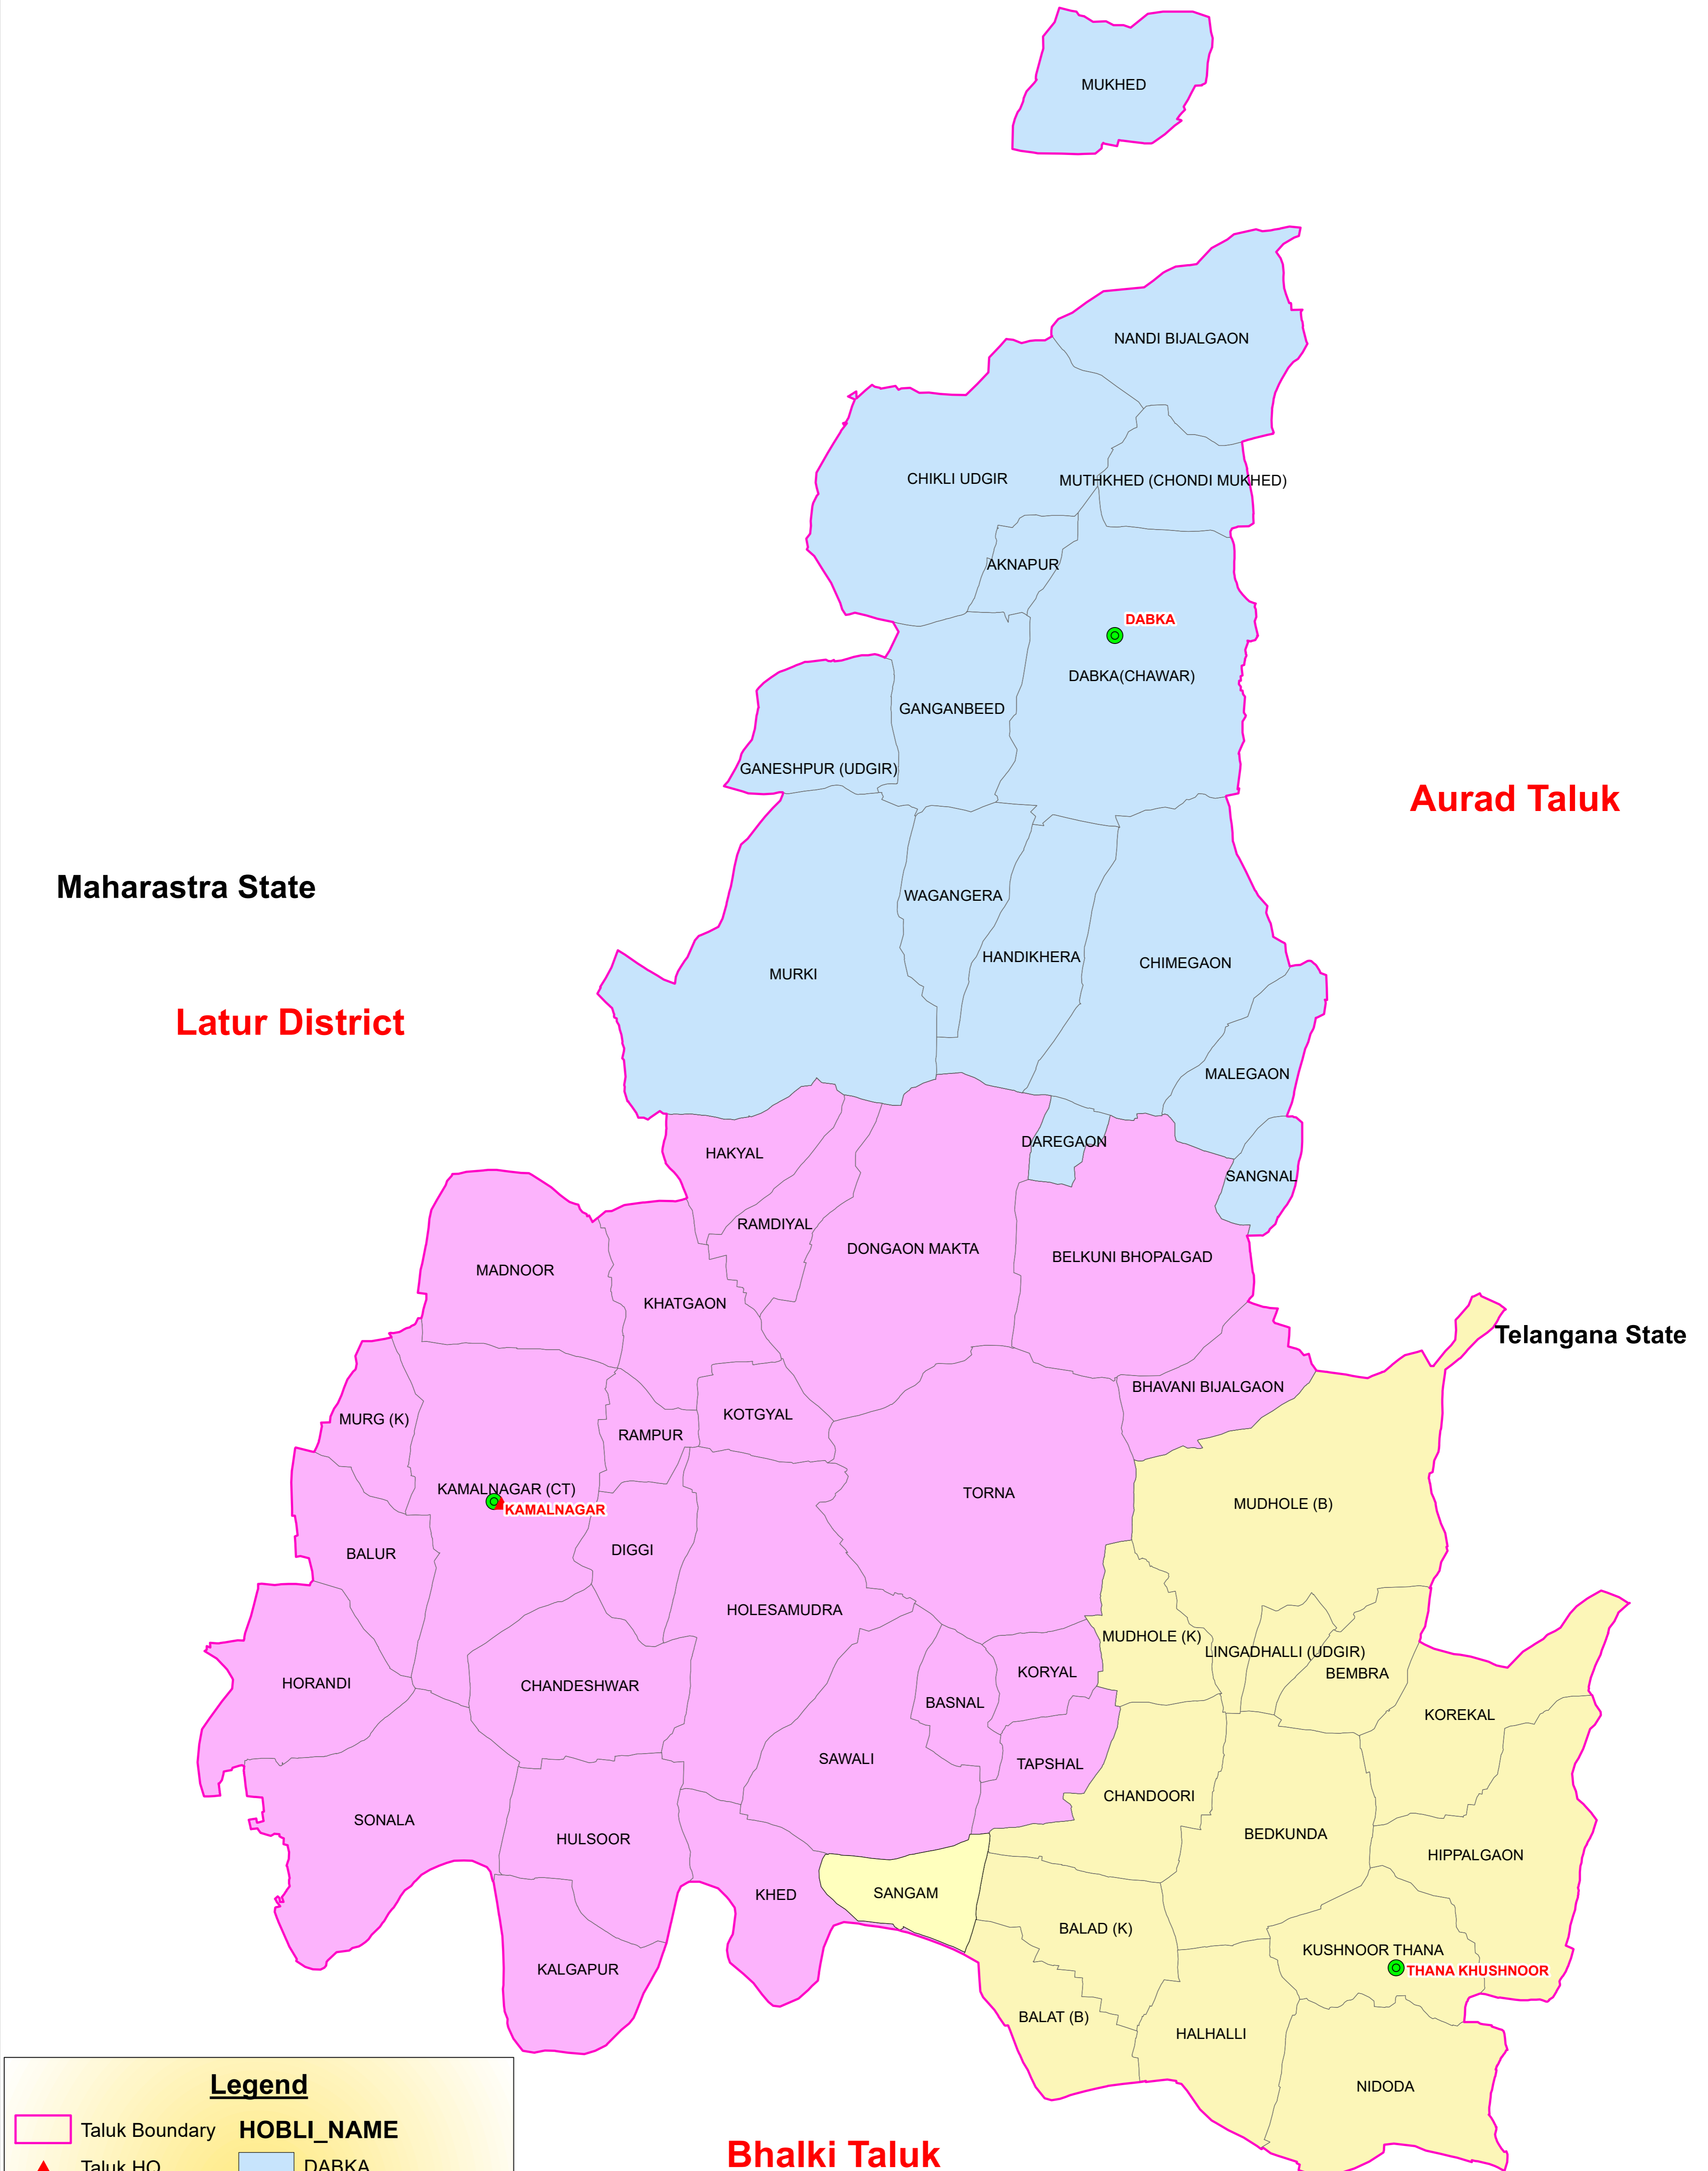

Karnataka
Bidar District
Kamalnagar Taluk

Taluk Head Quarters And Hobli Map

Nanded District

Aurad Taluk

Maharashtra State

Latur District

Telangana State

Bhalki Taluk

Legend

Taluk Boundary	HOBLI_NAME
Taluk HQ	DABKA
Hobli HQ	KAMALNAGAR
sangam	THANA KHUSHNOOR
Village Boundary	
Hobli Boundary	