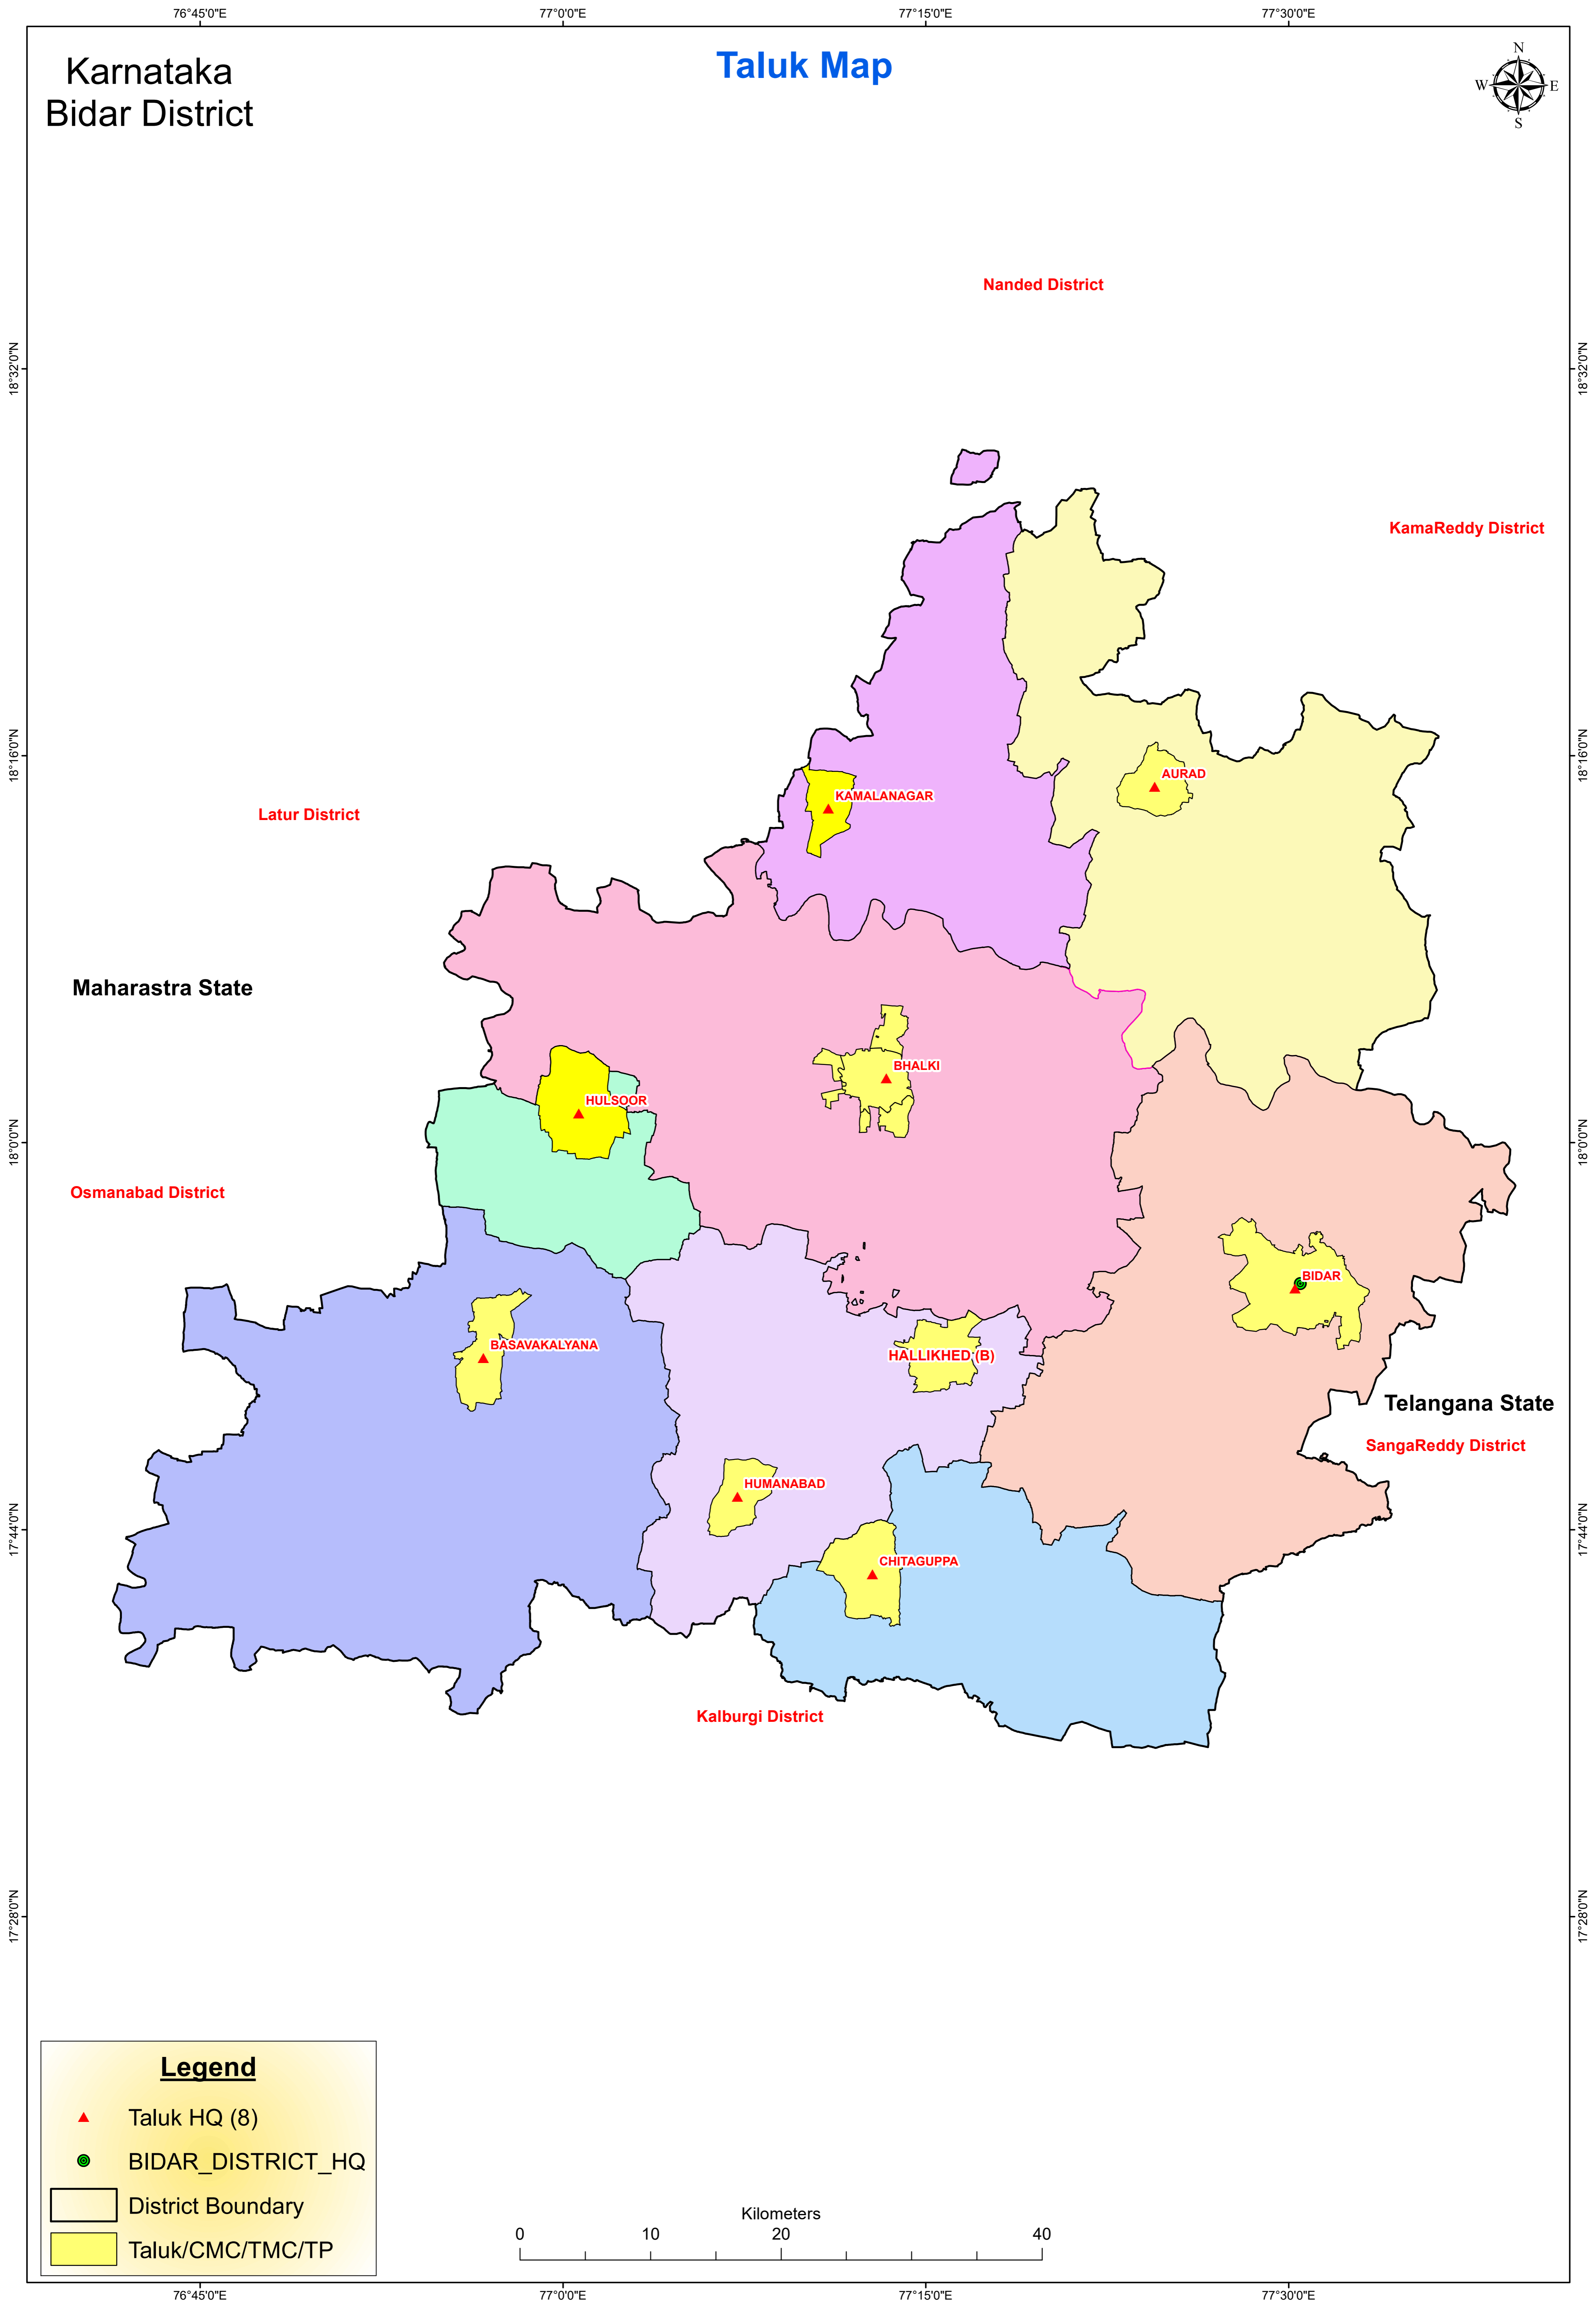

Karnataka Bidar District

Taluk Map

Legend

- ▲ Taluk HQ (8)
- BIDAR_DISTRICT_HQ
- District Boundary
- Taluk/CMC/TMC/TP