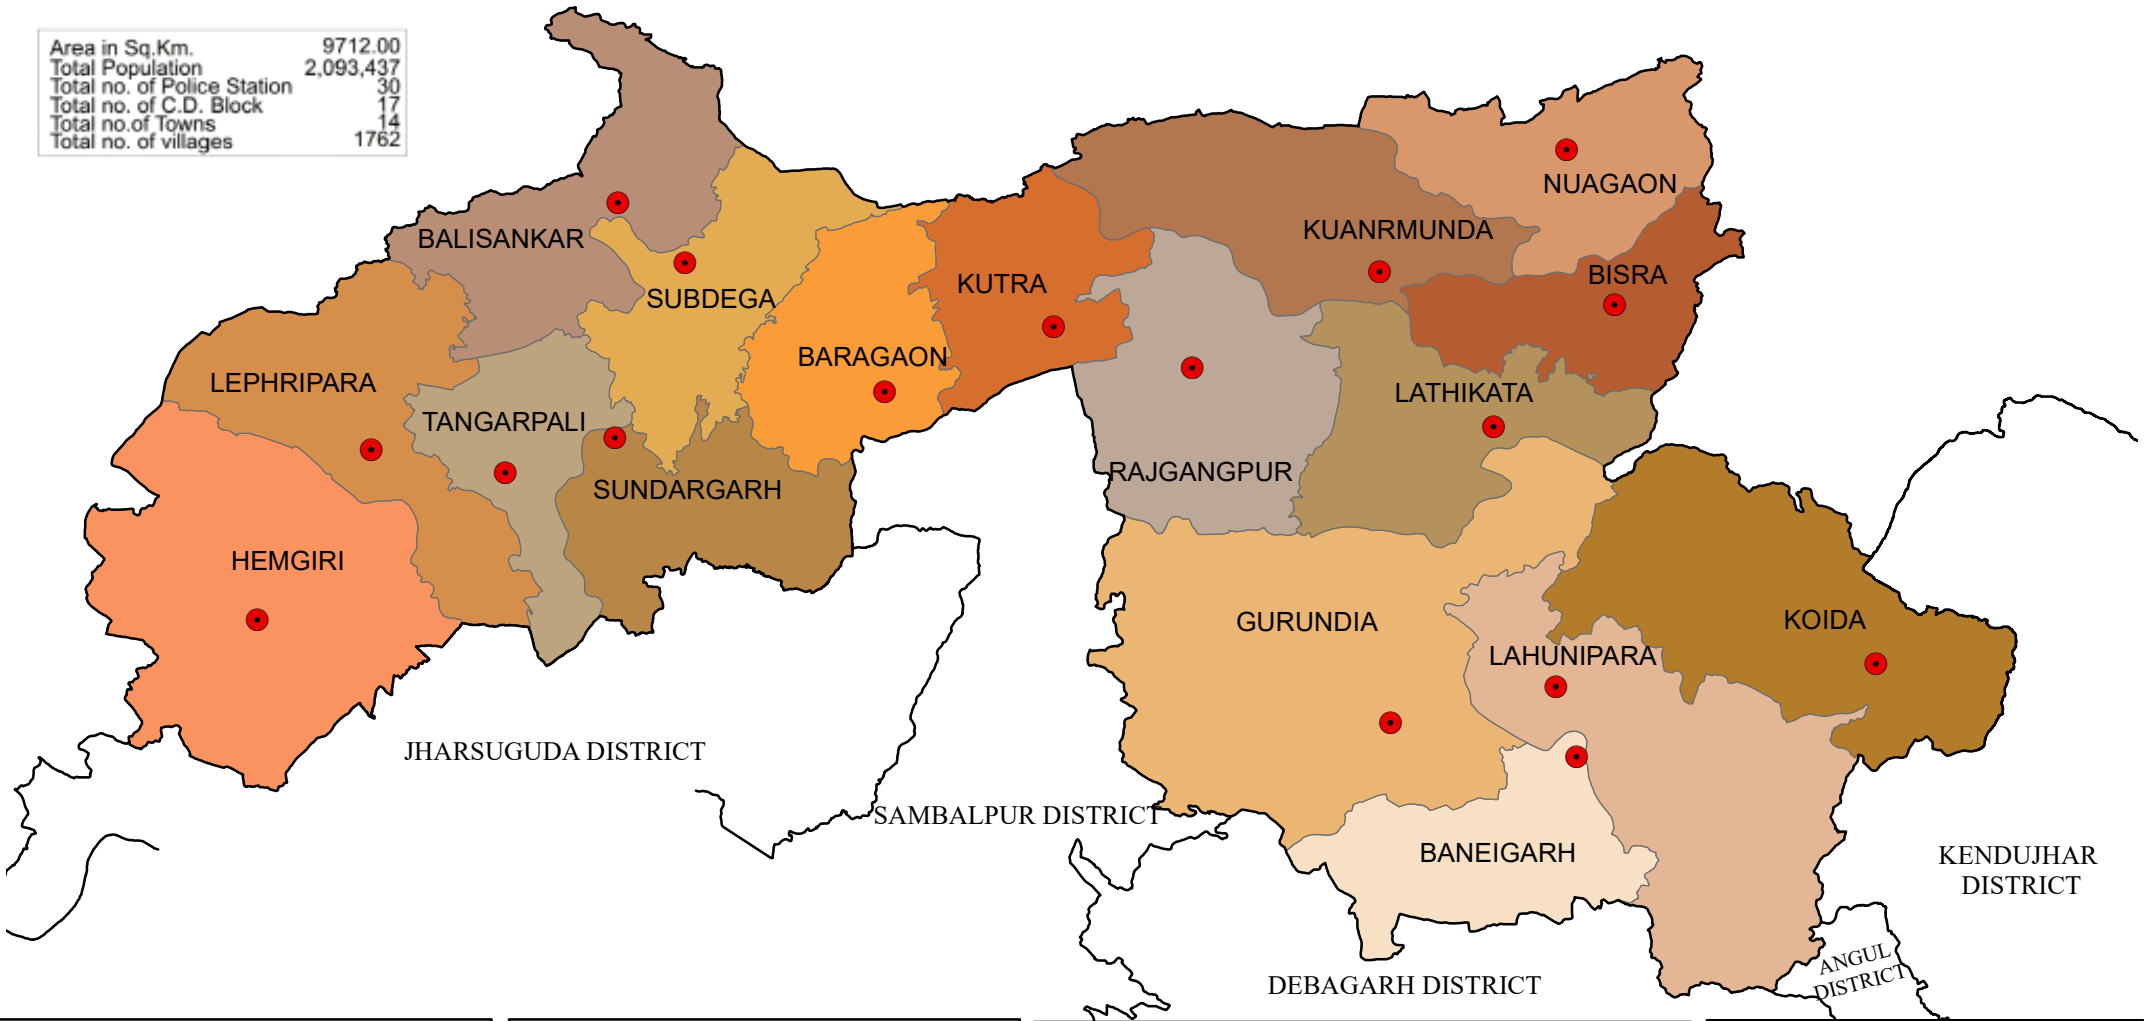

# BLOCK MAP

## DISTRICT : SUNDARGARH

JHARKHAND

Area in Sq.Km.	9712.00
Total Population	2,093,437
Total no. of Police Station	30
Total no. of C.D. Block	17
Total no. of Towns	14
Total no. of villages	1762

### LEGEND

-  DISTRICT BOUNDARY
-  BLOCK BOUNDARY
-  BLOCK HEAD QUARTER

0 2.755.5 11 16.5 22 Kilometers