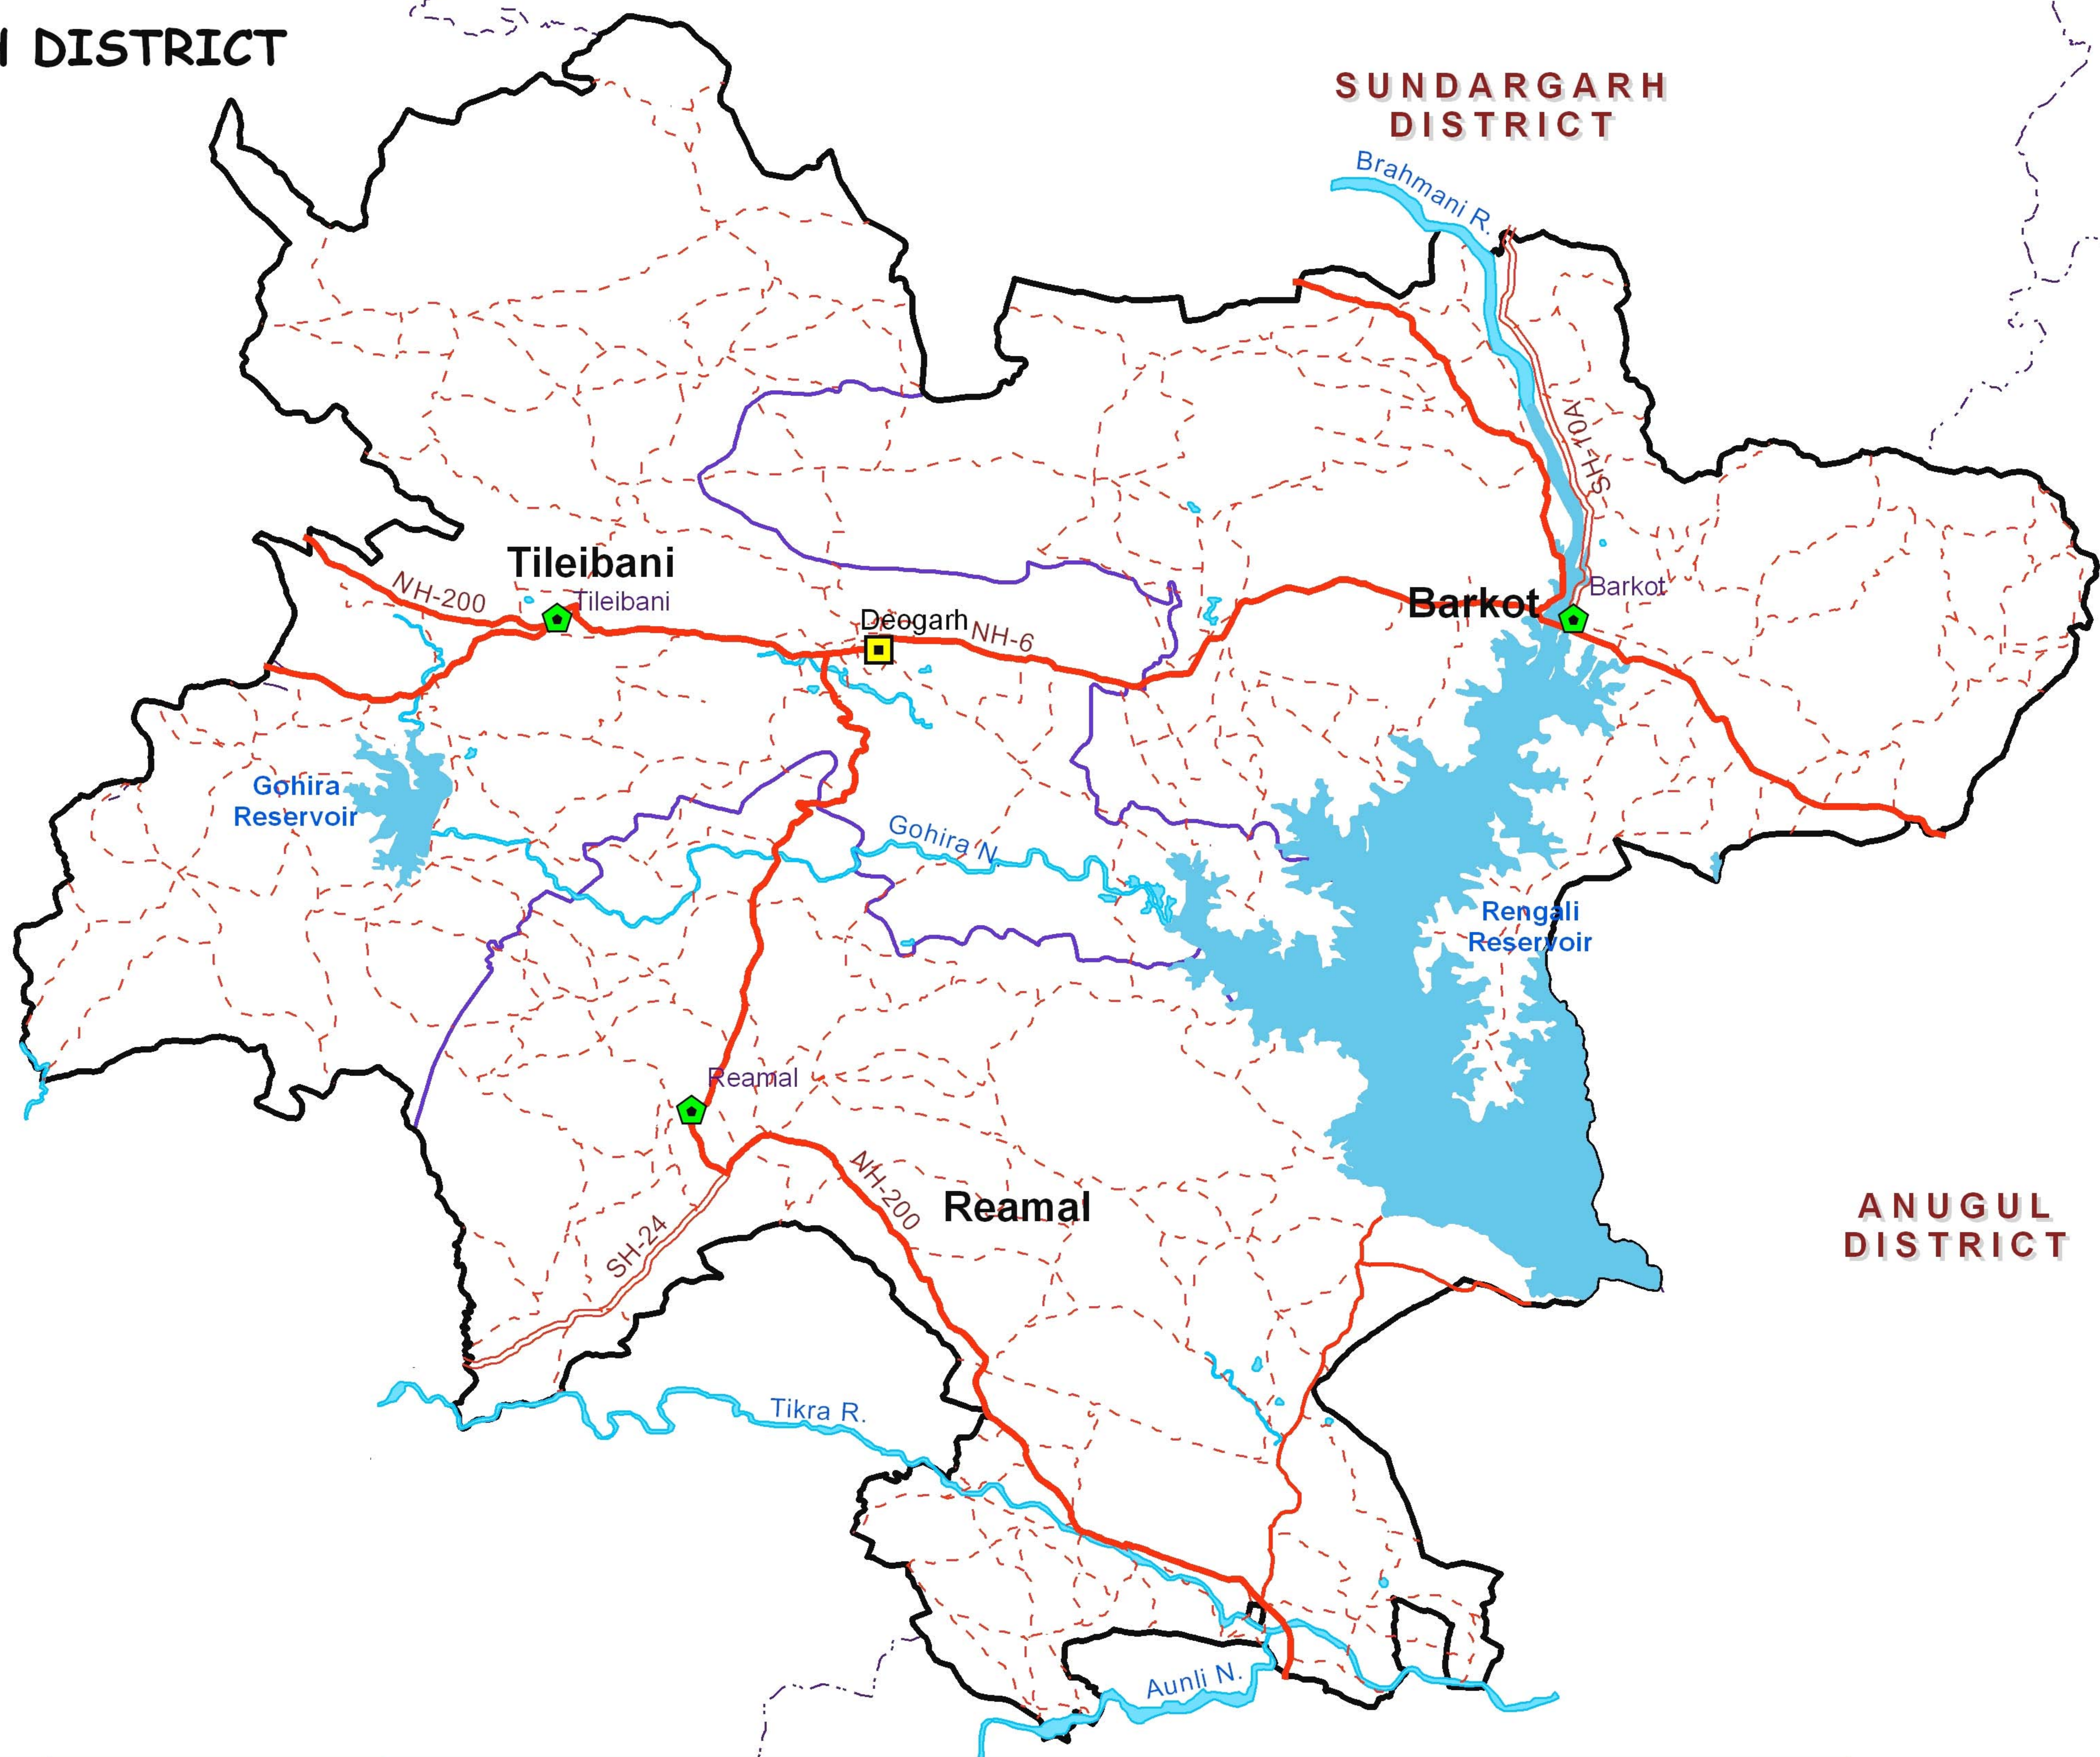

# DEOGARH DISTRICT

SUNDARGARH DISTRICT

KEONJHAR DISTRICT

SAMBALPUR DISTRICT

ANUGUL DISTRICT

**LEGEND**

District Headquarter	National Highway	River/Reservoir
Block Headquarter	State Highway	
District Boundary	Major District Road	
Block Boundary	Other Road	

Map Composed By:  
GIS Division,  
NIC, Bhubaneswar

**SCALE:**

10 5 0 10 Kilometers