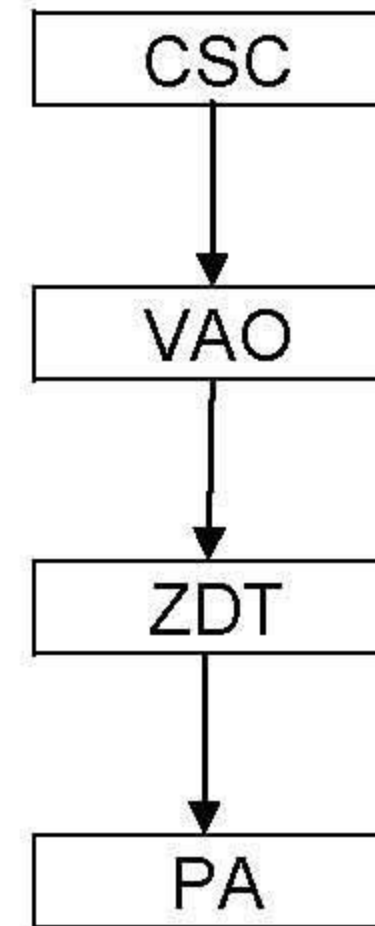

Tamil Nilam - Online Patta Transfer Work Flow

Simple Patta Transfer (Not Involving Subdivision)

Joint Patta Transfer (Not Involving Subdivision)

SUB DIVISION (Involving Subdivision)

CSC - Common Service Centre
VAO - Village Administrative Officer
ZDT - Zonal Deputy Tahsildar

PA - Patta Assistant

FS - Firka Surveyor
LRD - Land Record Draughtsman
DIS - Dy. Inspector of Survey
TAH - Tahsildar