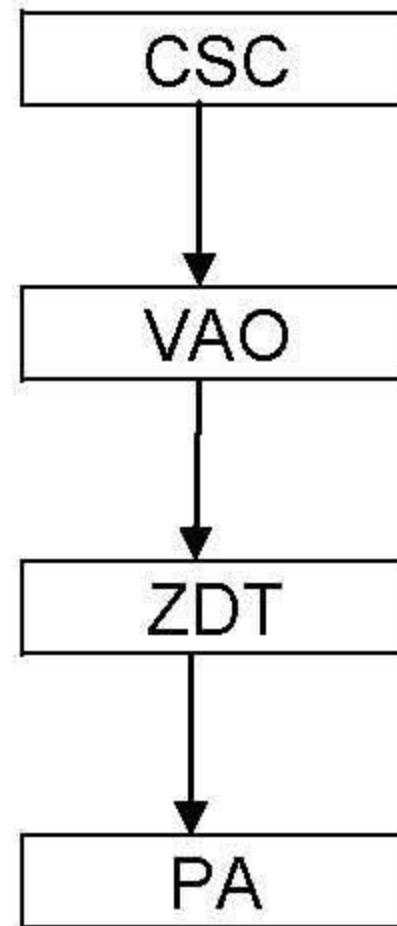

Tamil Nilam - Online Patta Transfer Work Flow

Simple Patta Transfer (Not Involving Subdivision)

Joint Patta Transfer (Not Involving Subdivision)

SUB DIVISION (Involving Subdivision)

CSC - Common Service Centre
VAO - Village Administrative Officer
ZDT - Zonal Deputy Tahsildar

PA - Patta Assistant

FS - Firka Surveyor
LRD - Land Record Draughtsman
DIS - Dy. Inspector of Survey
TAH - Tahsildar