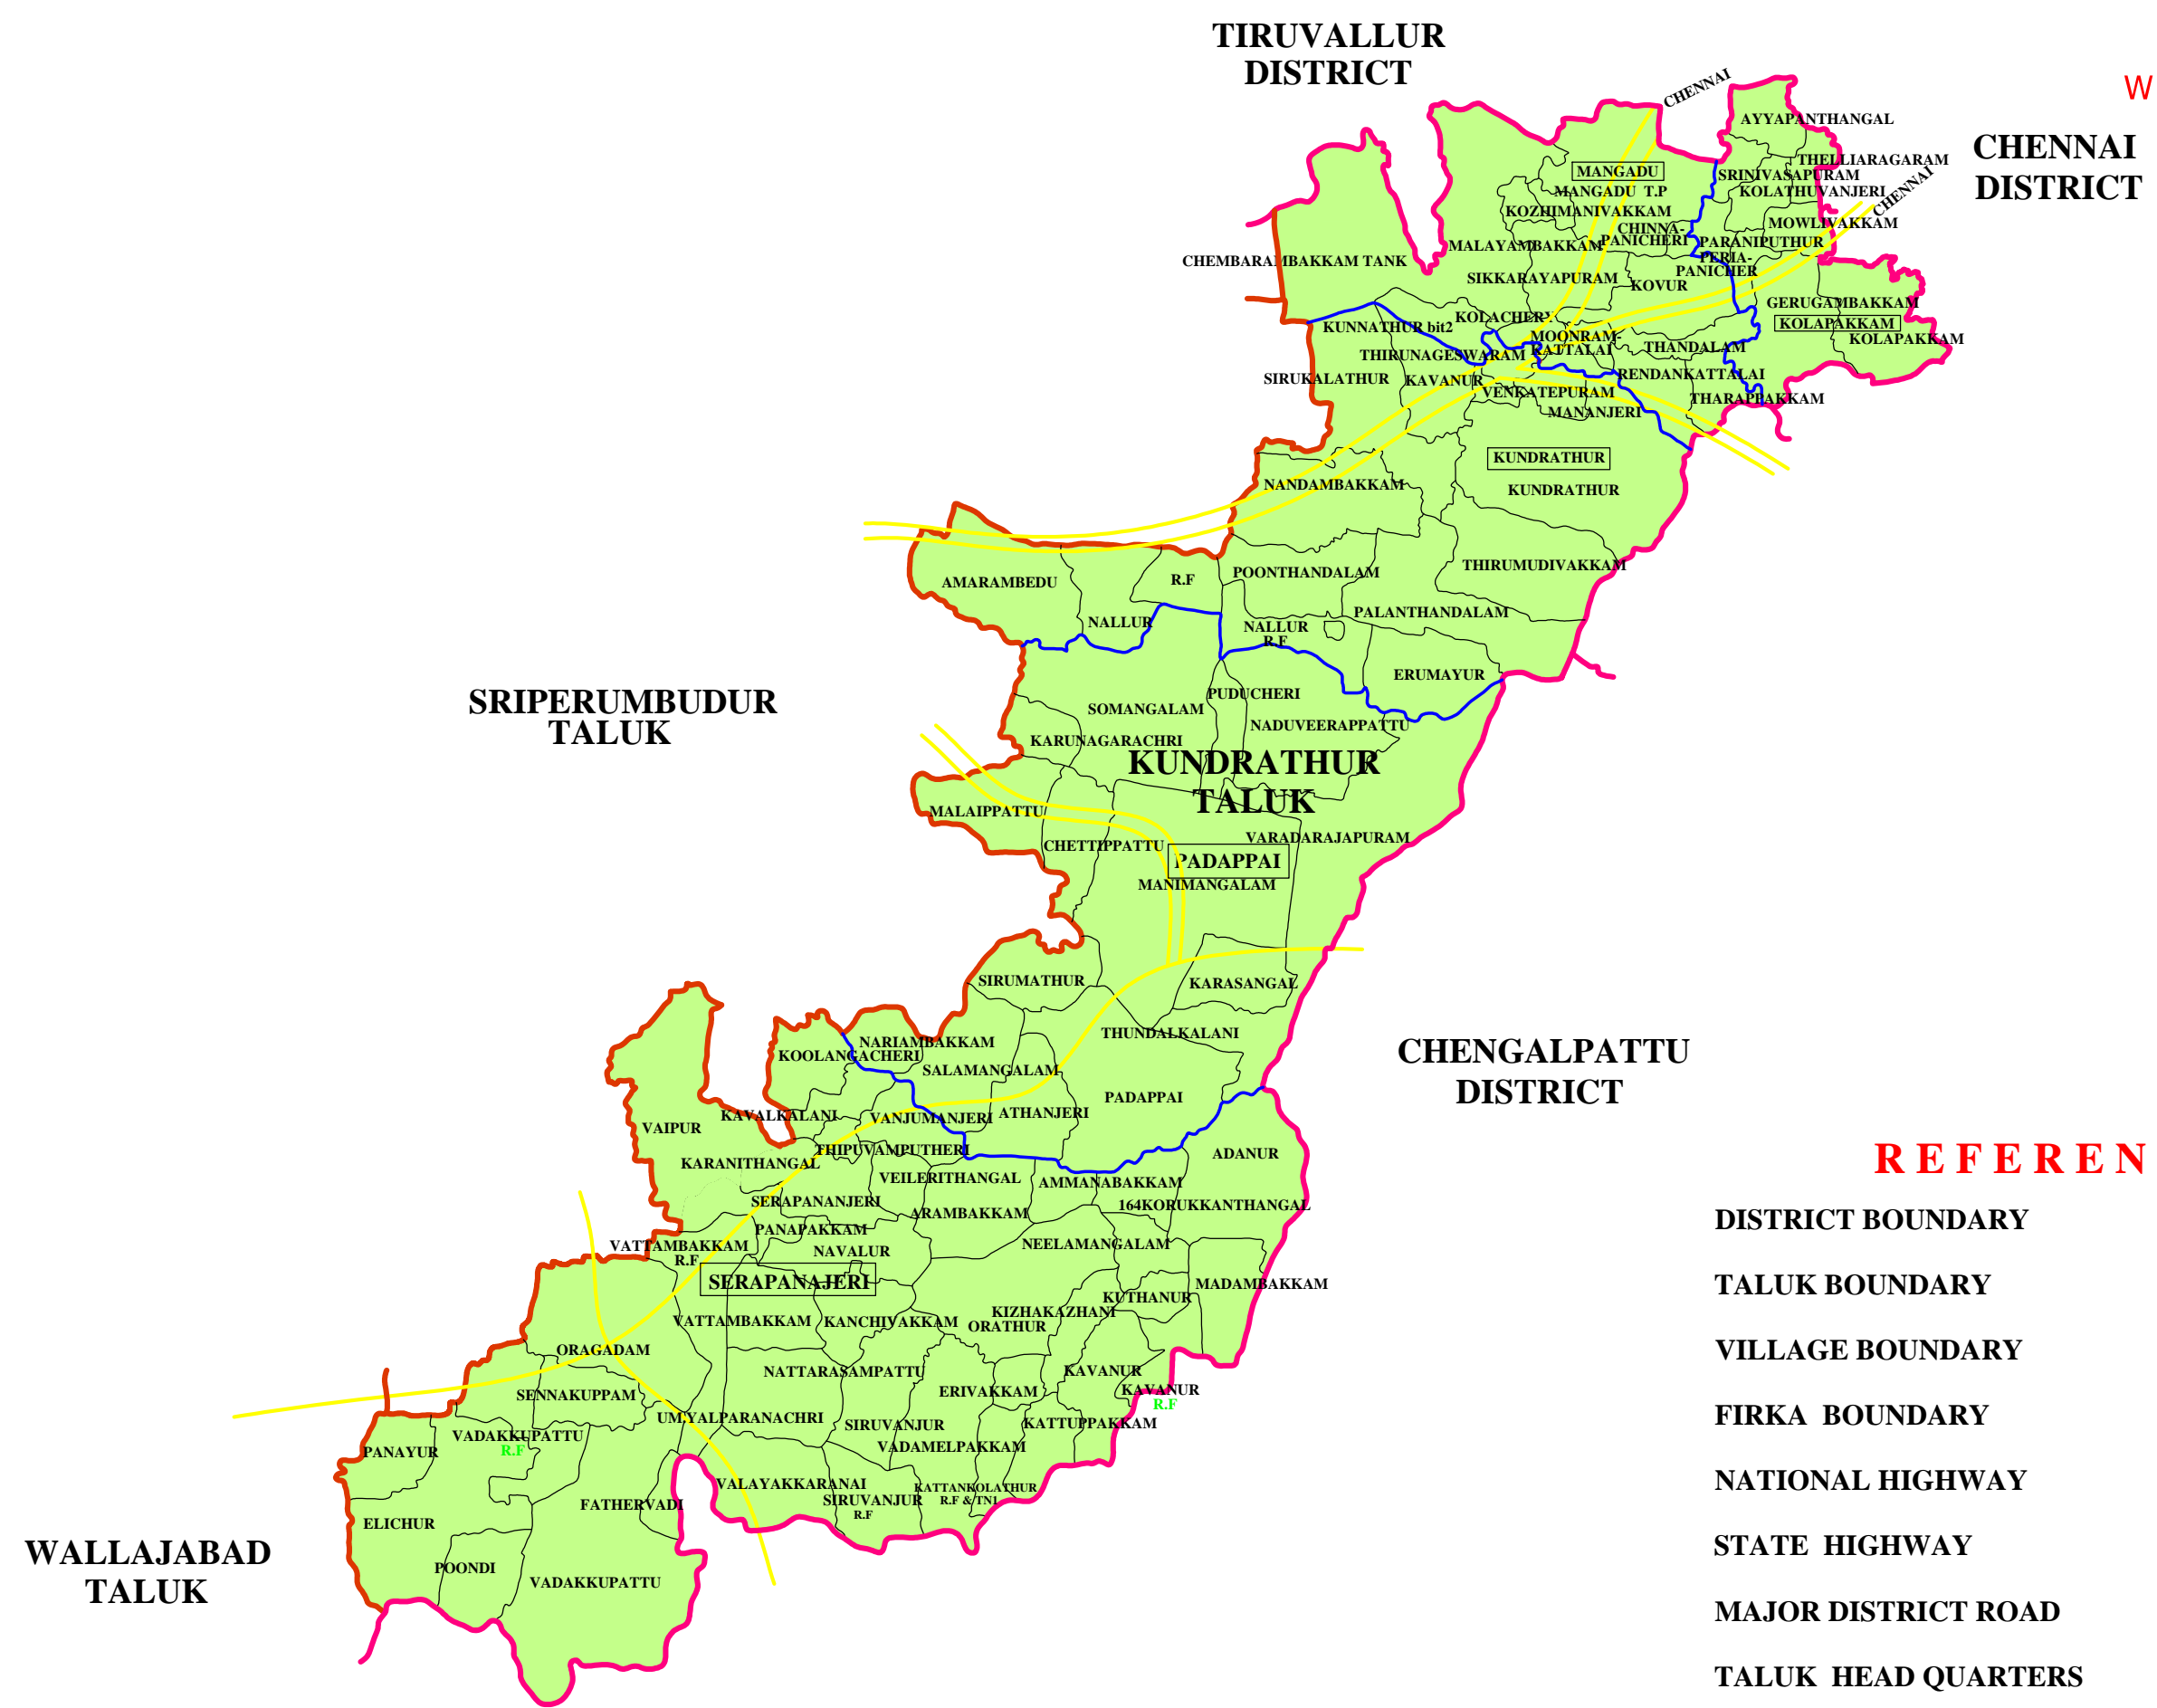

# KUNDRATHUR TALUK MAP

## REFERENCE

- DISTRICT BOUNDARY
- TALUK BOUNDARY
- VILLAGE BOUNDARY
- FIRKA BOUNDARY
- NATIONAL HIGHWAY
- STATE HIGHWAY
- MAJOR DISTRICT ROAD
- TALUK HEAD QUARTERS

Sl.No	Taluk	Sl. No.	Taluk
1	KUZANKATTCHERI	46	POONTHANDALAM
2	PANAPAKKAM	47	THIRUMUDIVAKKAM
3	VAIPPUR B BLOCK	48	KUNDRATHUR B
4	KARANAI THANGAL	49	MANGADU -A
5	KACVAL KAZANI	50	KOOUR
6	THIRUVAMPUTHERI	51	SIKKARAYAPURAM
7	SERPPANANJERI	52	KOZHUMANIVAKKAM
8	VANJUVANCHERRY	53	MALAIYAMPAKKAM
9	VELLERITHANGAL	54	KOLLACHERI
10	ARRAMPAKKAM	55	MUNDRAGKATTALAI
11	AMMANAMPAKKAM	56	THANDALAM
12	KORUKKANDHNKAL	57	THARAPAKKAM
13	ADHANUR	58	RENDANKATTALAI
14	MADAPAKKAM	59	MANGADU B
15	KUTHANUR	60	PARUTHIVAKKAM
16	KAVANOOR	61	CHINNAPPANICHERI
17	NEELAMANGALAM	62	PARANIPUTTHUR
18	ORATHUR	63	KOLUTHUVANCHERI
19	KIZHAKKAZHANI	64	SRINIVASAPURAM
20	YERIVAKKAM	65	AYYAPPAN THANGAL
21	KATTUPPAKKAM	66	THELLIARAGARAM
22	VADAMALPAKKAM	67	MOULIVAKKAM
23	SIRUVANJUR	68	KOLAPAKKAM
24	NATTARASAMPATTU	69	KERUKAMPAKKAM
25	VALAIYA KARANAI	70	PERIYA PANICHERI
26	UMAYAL PARANACHERRY	71	PAZANTHANDALAM
27	KANCHIVAKKAM	72	ERUMAIYUR
28	NAVALUR 151	73	VARATHARAJAPURAM
29	VATTAMBAKKAM	74	NADUVEERAP PATTU
30	ORAKADAM	75	PUDUCHERY
31	CHENNAKUPPAM	76	MANIMANGALAM A
32	PANNAYUR	77	KARASANGAL
33	EZHICHUR	78	THUNDAL KAZANI
34	POONDI	79	PATAPAI
35	VAKKUPATTU A	80	ADHANNANCHRI
36	BATHERVADI	81	SALAMANGALAM
37	VAIPPUR A BLOCK	82	SIRUMATHUR
38	VADAKKUPATTU B	83	CHETTHUPPATTU
39	VENGATAPURAM	84	KARUNAGARICHERI
40	THIRUNAKESVARAM	85	SOMANGALAM A
41	MANANCHERI	86	NALLUR
42	KUNRATHUR - A	87	AMMRAMPADU
43	KAVANUR 64	88	MALAI PATTU
44	SIRUKALATHUR	89	NARIYAMPAKKAM
45	NANTHAMPAKKAM	90	MANIMANGALAM B
		91	SOMANGALAM B