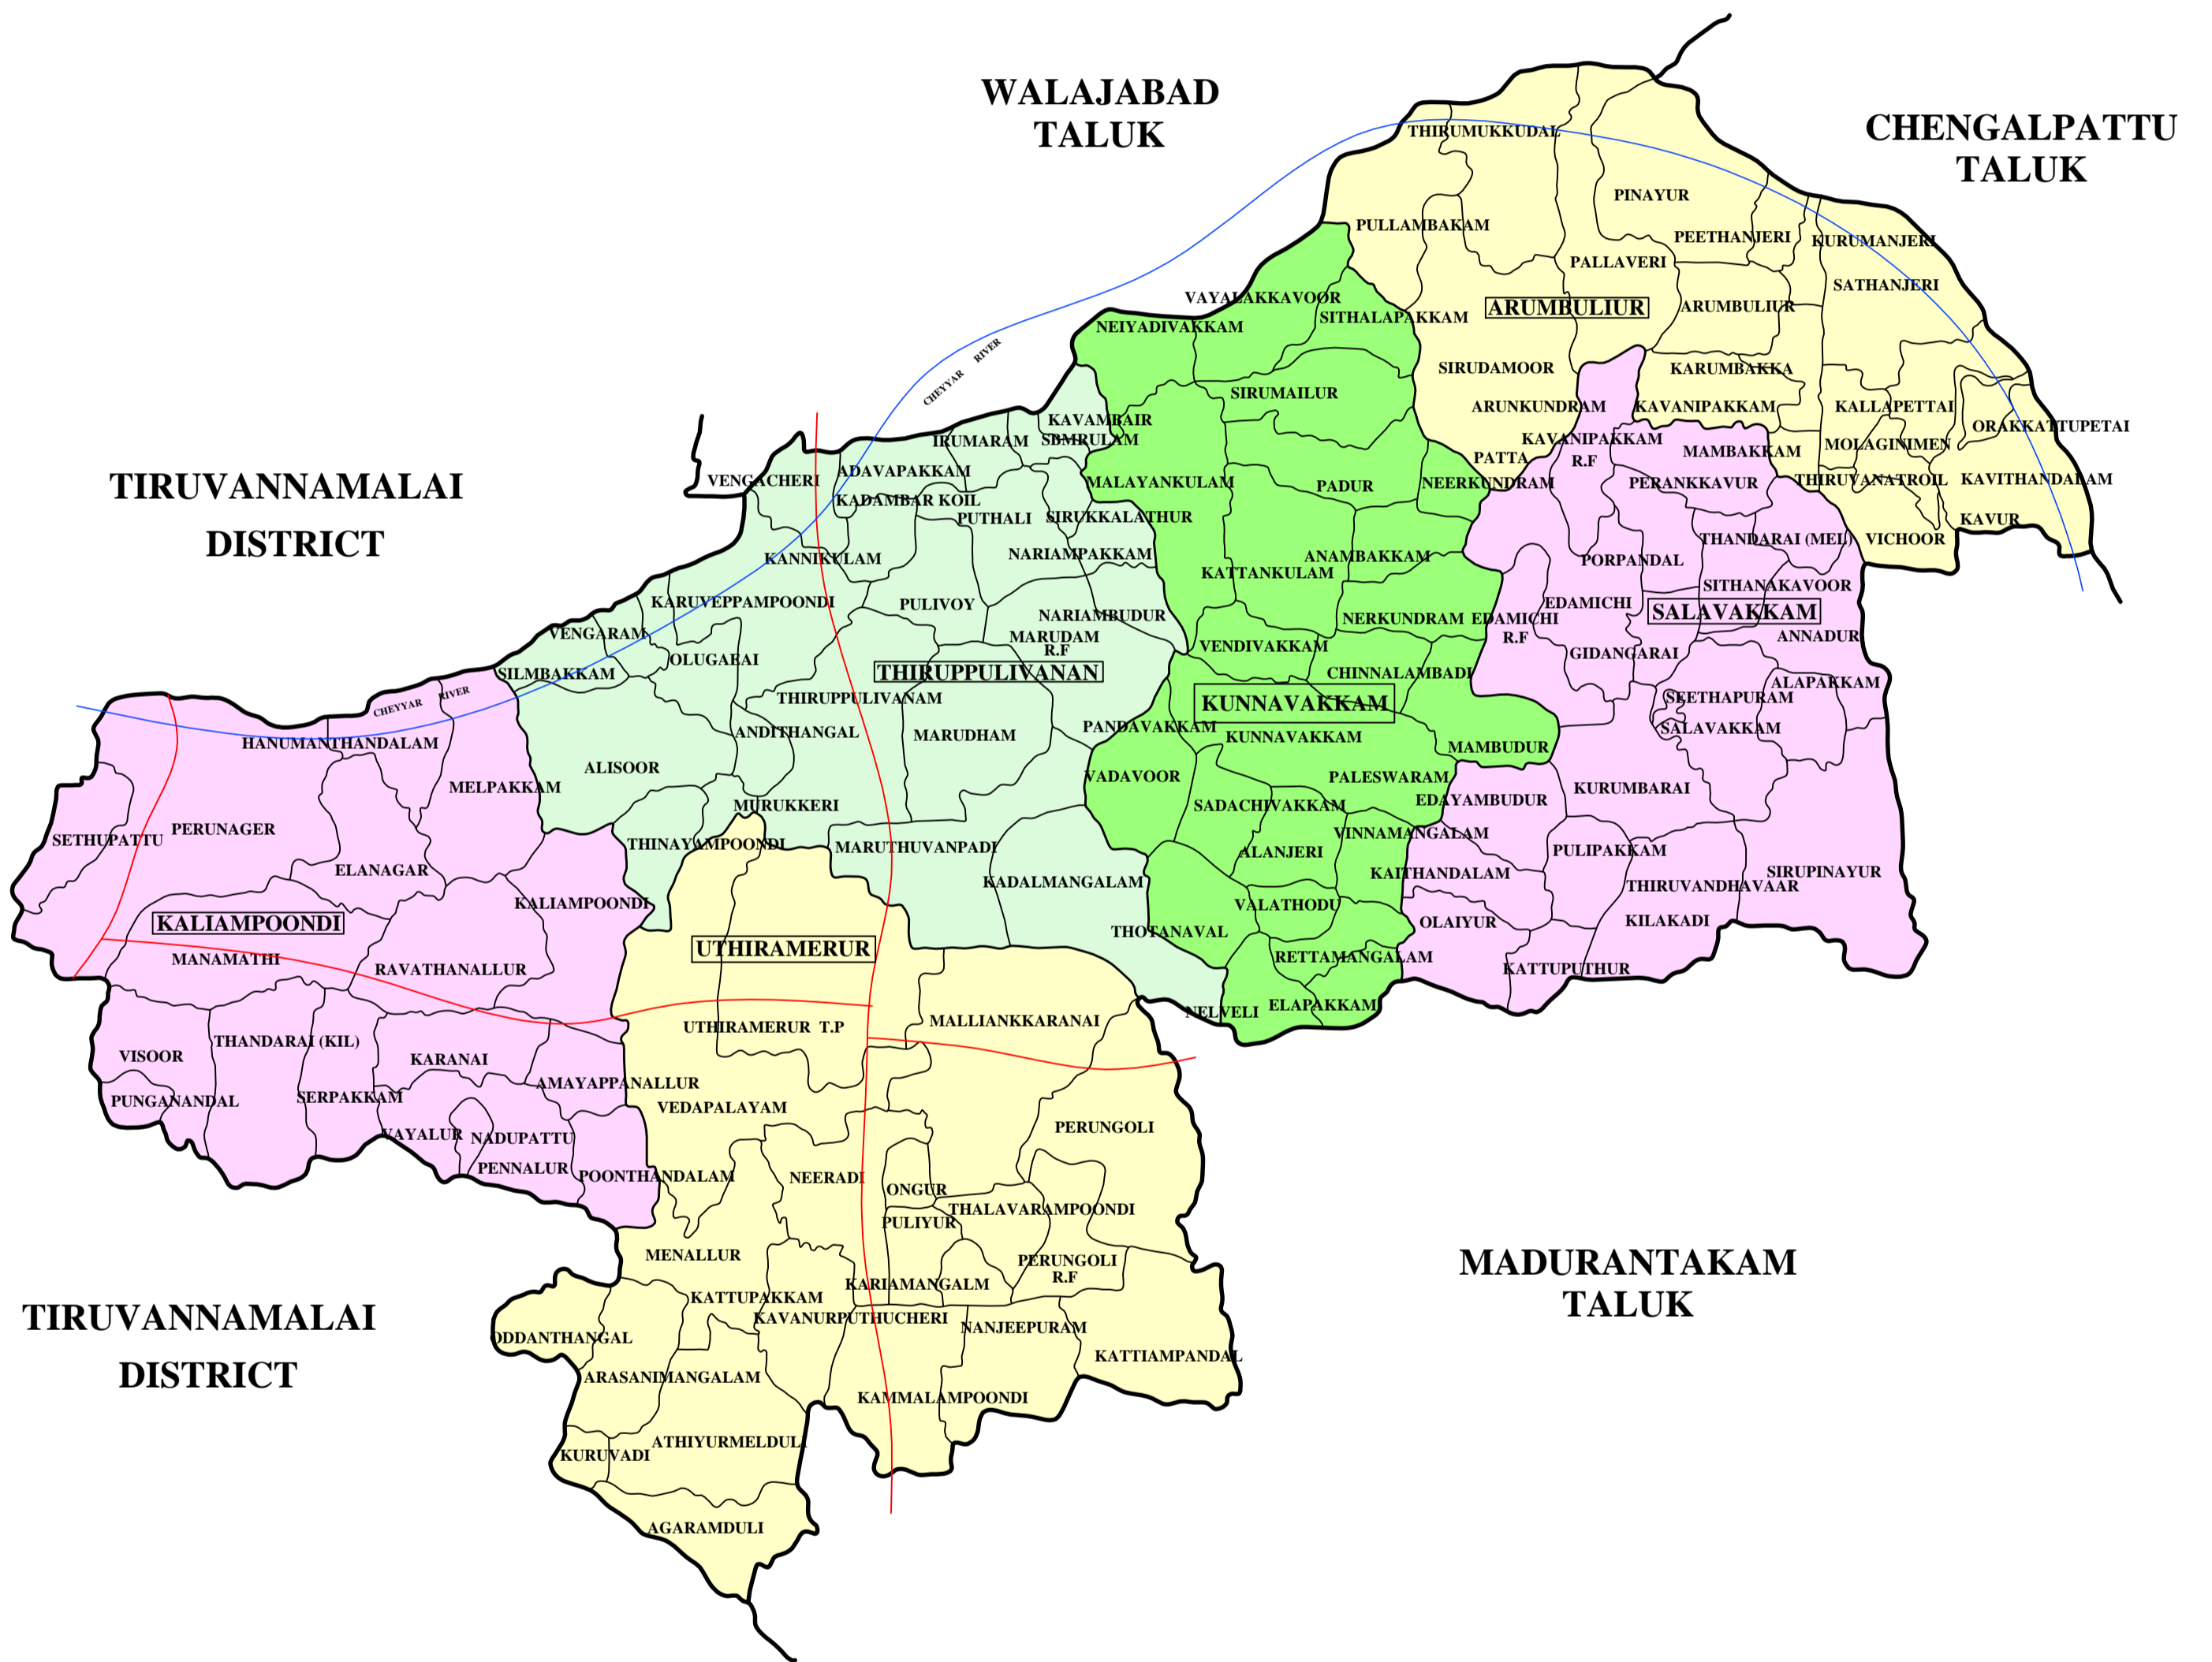

# MAP SHOWING THE UTHIRAMERUR TALUK OF KANCHIPURAM DISTRICT.

## REFERENCE

TALUK BOUNDARY	
FIRKA BOUNDARY	
VILLAGE BOUNDARY	
STATE HIGHWAY	
RIVER	

**Kancheepuram : Uthiramerur Taluk**  
Revenue Villages

(Map Not to Scale)  
Digital Map Source : TWAD Board, Chennai  
Web Design: NIC,TNSC

### Number of Revenue Villages 121

Aanumanththandalam	Agaramtholi	Alancheri
Allapakkam	Ammaiyappanallur	Anampakkam
Andithangal	Annathur	Arasanimangalam
Arumpuliur	Athambakkam	Athiyour Melthuli
Azhisur	Chinnalampady	Chitanancherri
Chithanakavur	Edaiyambudur	Edamachi
Elanagar	Ellappakkam	Guruvadi
Guruvencherri	Gidangarai	Irumaram
Kadalmangalam	Kaithandalam	Kaliyampoondi
Kaliyappettai	Kammalampoondi	Kannikulam
Karanai	Kariamangalam	Karumpakkam
Karuveppam Poondi	Kattankullam	Kattiyam Panthal
Kattuputhur	Kavampayer	Kavanipakkam
Kavanur Puthucheri	Kaviitthandalam	Kidankarai
Klakadi	Kunnavakkam	Kurambarai
Malaiyankulam	Malliyankaranai	Mampakkam
Mamputhur	Manammathy	Mananallur
Marutham	Marutthuvanpadi	Melpakkam
Murukkary	Nadupattu	Nanchipuram
Nariyampakkam	Nariyamputhur	Neerkunram
Nelveli	Nerkundram	Neyyadupakkam
Ninnakarai	Niradi	Oonkur
Orakkattu Pettai	Ottan Thangal	Ozhaiyur
Ozhukarai	Padur	Palesvaram
Pandavakkam	Pazhaveri	Pennalour
Perunagar	Perunkozhi	Pinayur
Poonthandalam	Poorpanthal	Puggananthal
Pulipakkam	Pulivai	Pullambakkam
Pulliyur	Puthaly	Ravathanallur

Rettai Mangalam	Sadasi Vakkam	Salavakkam
Sathancherry	Saththupattu	Seethapuram
Sembalam	Serpakkam	Silambakkam
Sirumailour	Sirupinayur	Siruthamur
Sithlapakkam	Sirukalathur	Thalavrampoondi
Thandarai	Thinayampoondi	Thirumukkudal
Thiruppulivanam	Thiruvanaikovil	Thottanaval
Thandarai	Utthiramerur	Vadavur
Vallatthodu	Vandivakkam	Vangaram
Vayalakkavour	Vayalore	Vedapalayam
Vengacheri	Vichsur	Vinnamangalam
Visur		