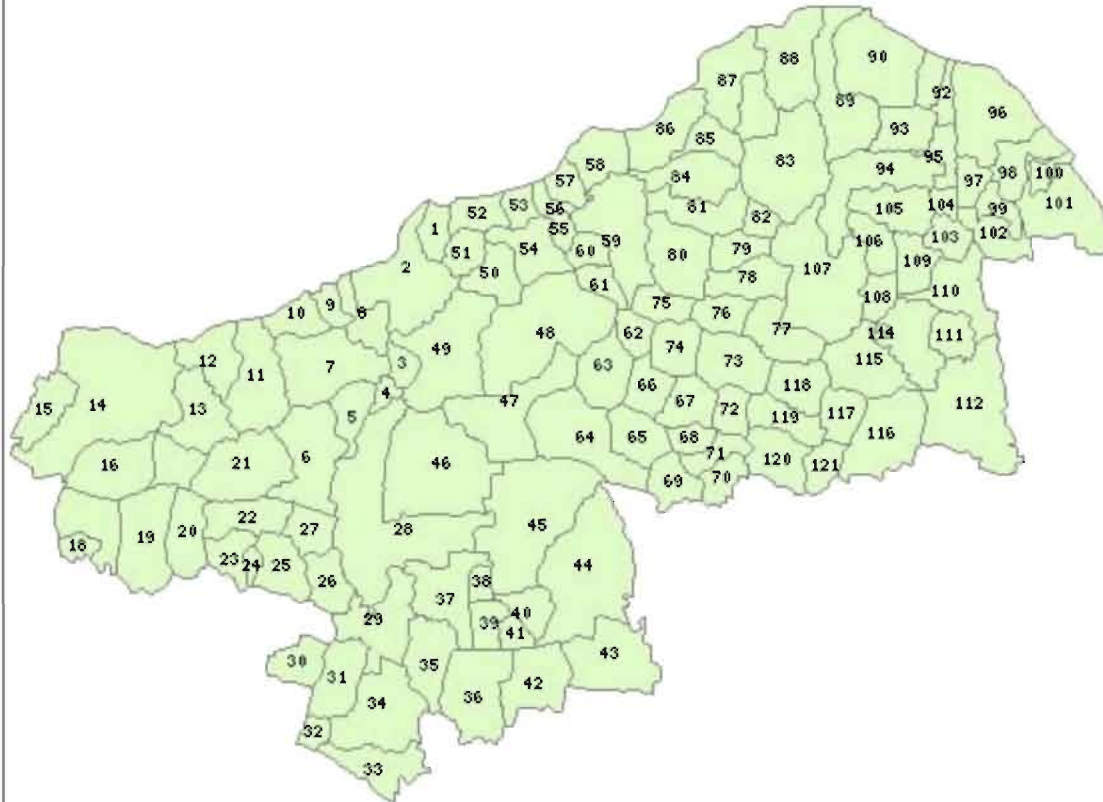

# MAP SHOWING THE UTHIRAMERUR TALUK OF KANCHIPURAM DISTRICT.

## REFERENCE

TALUK BOUNDARY	
FIRKA BOUNDARY	
VILLAGE BOUNDARY	
STATE HIGHWAY	
RIVER	

**Kancheepuram : Uthiramerur Taluk**  
Revenue Villages

(Map Not to Scale)  
Digital Map Source : TWAD Board, Chennai  
Web Design: NIC,TNSC

## Uthiramerur Taluk - Revenue Villages

Rettai Mangalam	Sadasi Vakkam	Salavakkam
Sathancherry	Saththupattu	Seethapuram
Sembalam	Serpakkam	Silambakkam
Sirumailour	Sirupinayur	Siruthamur
Sithlapakkam	Sirukalathur	Thalavrampoondi
Thandarai	Thinayampoondi	Thirumukkudal
Thiruppulivanam	Thiruvanaikovil	Thottanaval
Thandarai	Utthiramerur	Vadavur
Vallatthodu	Vandivakkam	Vangaram
Vayalakkavour	Vayalore	Vedapalayam
Vengacheri	Vichsur	Vinnamangalam
Visur		