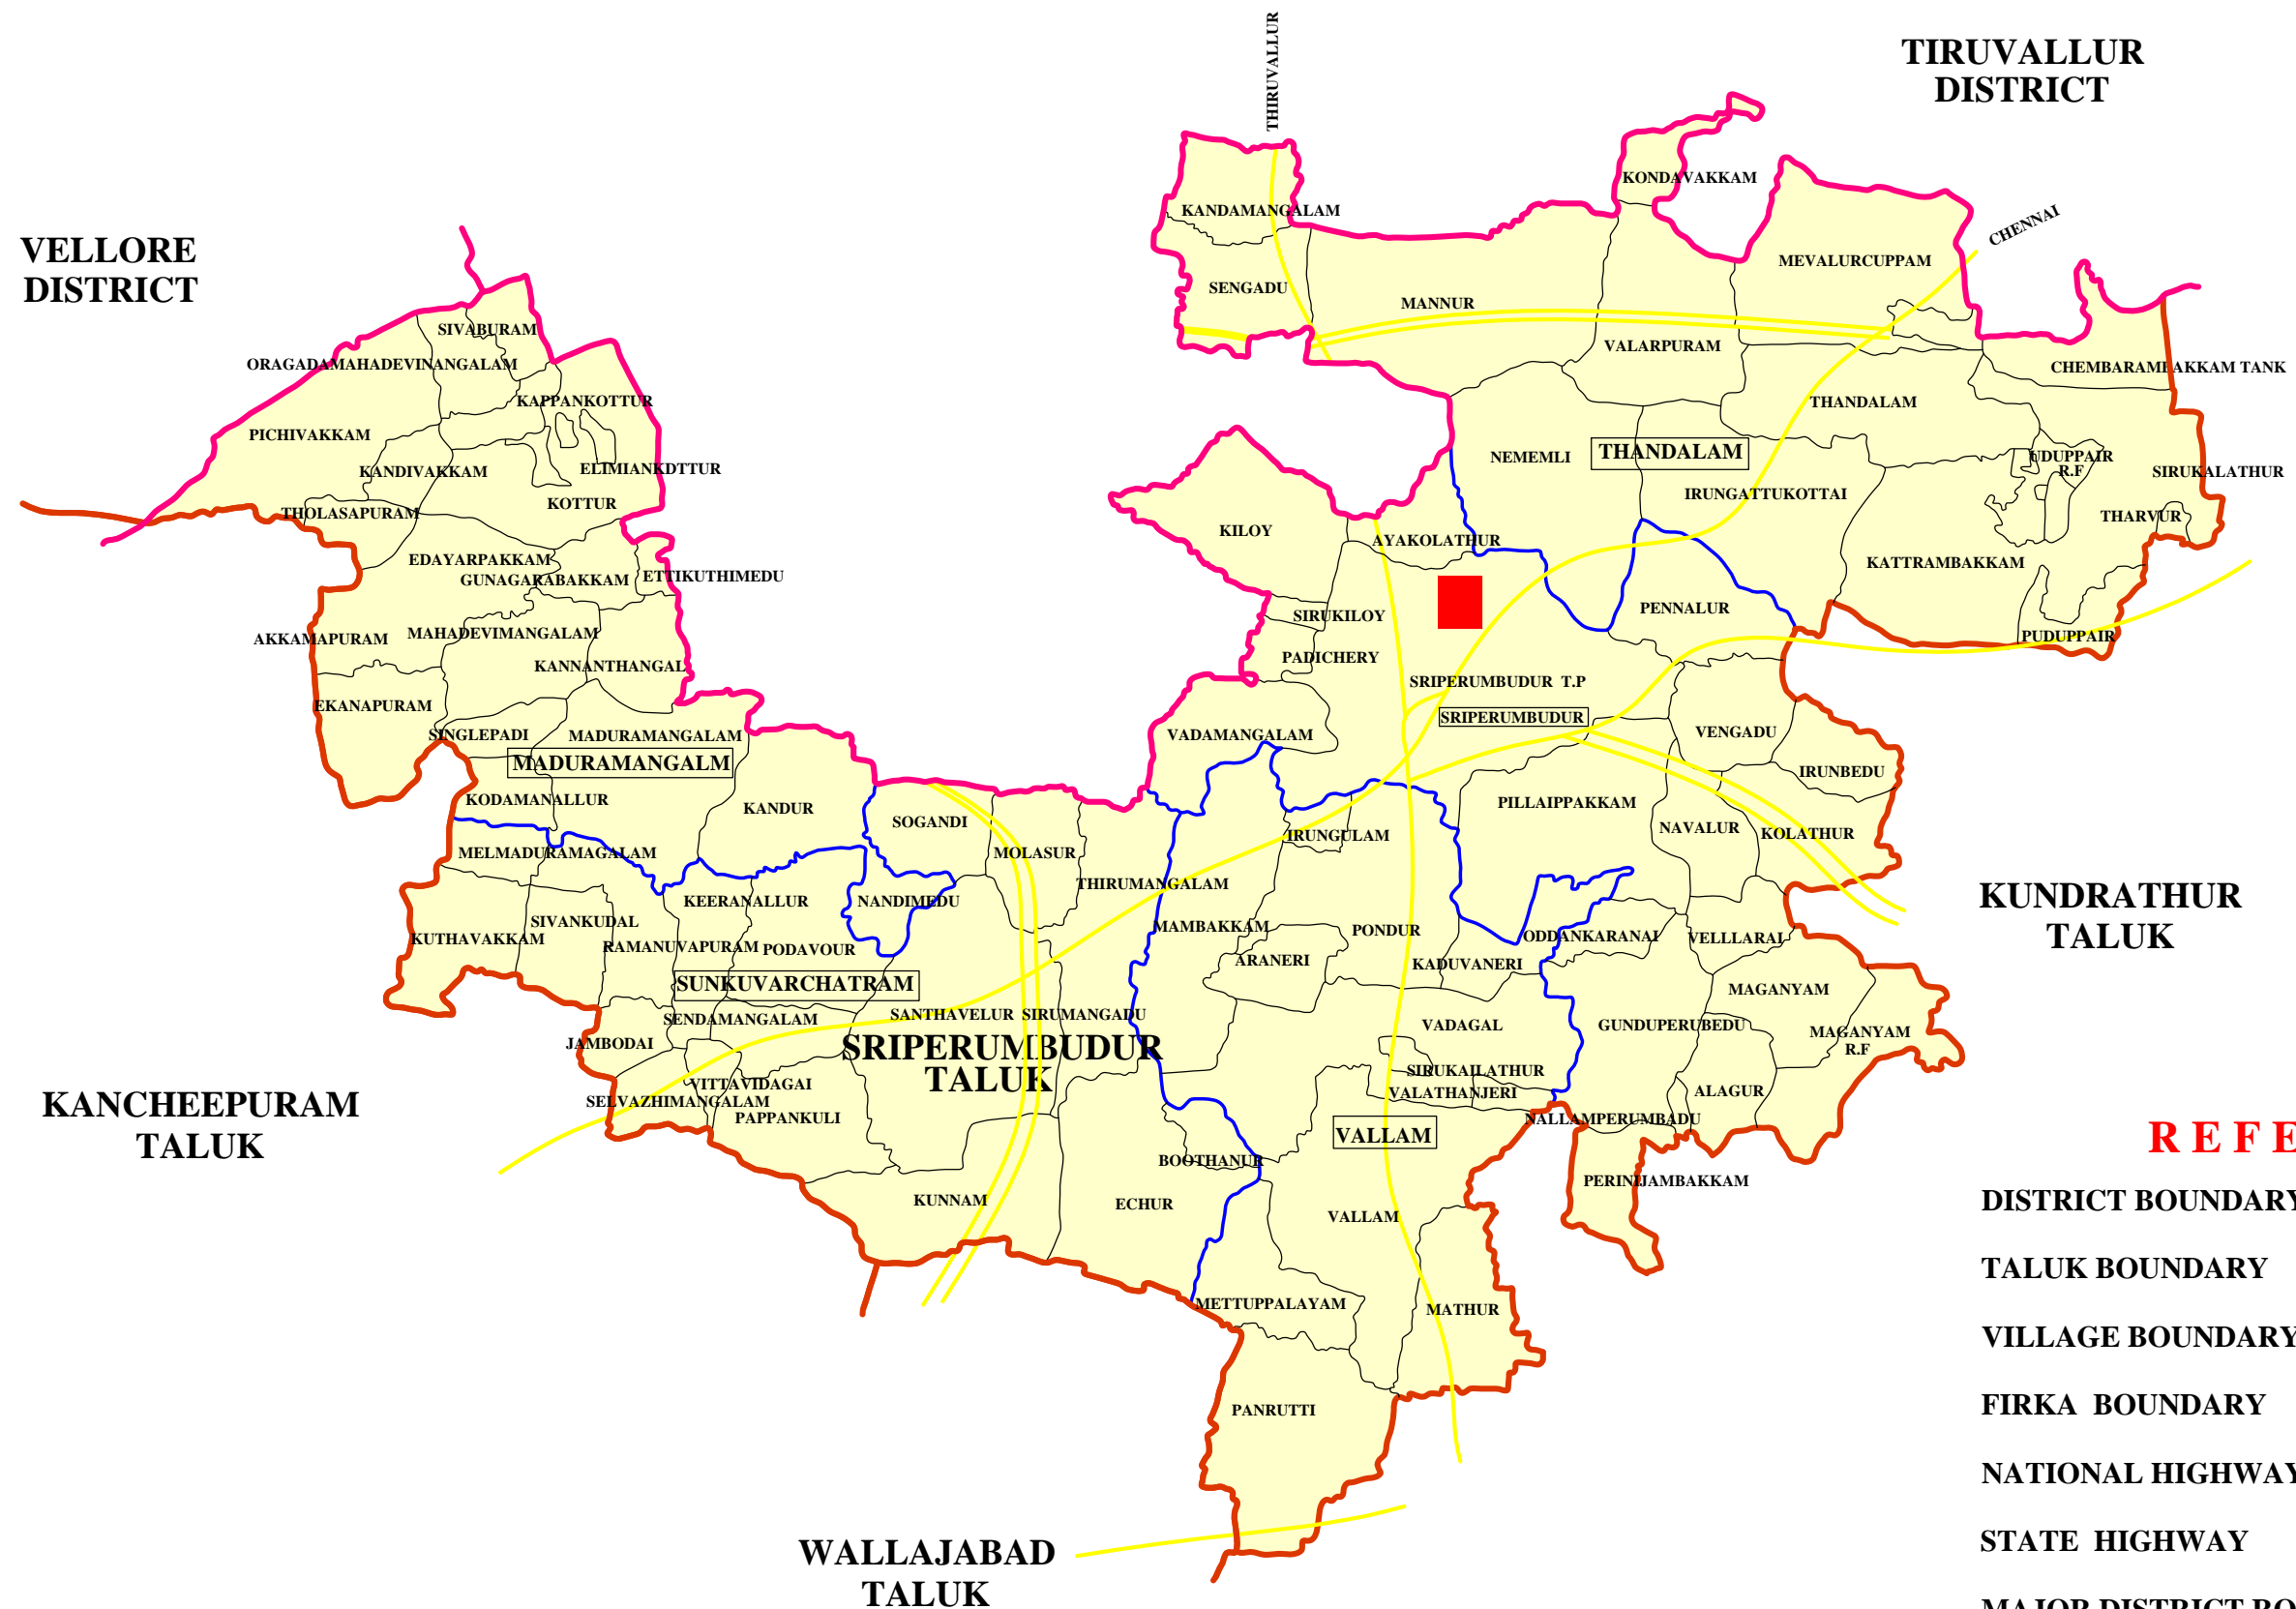

# SRIPERUMBUDUR TALUK MAP

## REFERENCE

- DISTRICT BOUNDARY
- TALUK BOUNDARY
- VILLAGE BOUNDARY
- FIRKA BOUNDARY
- NATIONAL HIGHWAY
- STATE HIGHWAY
- MAJOR DISTRICT ROAD
- TALUK HEAD QUARTERS

Sl.No.	Taluk	Sl.No.	Taluk
1	PENNALUR	51	KONTAVAKKAM
2	SRIPERUMBUDUR A	52	MANNUR
3	AAYAKOLLATHUR	53	KANDAMANKALLAM
4	KILAIY	54	SENGADU
5	SIRUKILOY	55	KATRAMBAKKAM B
6	PADICHERI	56	MEVALURKUPAM A
7	VADA MANKALAM	57	IRUNKATTUKOTAI B
8	PILLAIPPAKKAM-A	58	NEMILI B
9	VELLARI	59	MAMBAKKAM
10	NAVALLOOR	60	IERUNGULAM
11	VENKADU	61	PONTHUR-A
12	ERRUMBADU	62	KADUVANCHERY
13	KOLLATHUR	63	VADAKAL A
14	MAGANYAM	64	VALATHANCHERI
15	AZHAKUR	65	SIRUKALATHUR
16	NALLAMPERUMPEDU	66	ARANERI
17	KUNDUPERUM PADU	67	VALLAM A
18	ODDANKARANAI	68	METTUPALAYAM
19	SRIPERUMBUDUR B	69	MATHUR
20	SRIPERUMBUDUR C	70	PERINJAMBAKKAM
21	PILLAIPPAKKAM B	71	BUNRUTTI A
22	KANTHUR	72	VADAKAL B
23	NANDIMEDU	73	VADAKAL C
24	MADURAMANKALAM A	74	VALLAM B
25	KANNAN THANGAL	75	PONDUR B
26	ETTI KUTHI MADU	76	PONDUR C
27	KUNAKARAMPAKKAM	77	PANRUTI B
28	ELIMIYAN KOTTUR	78	THIRUMANGALAM
29	KOTOUR	79	MOLACHUR
30	SIVAPURAM	80	SOGANDI
31	KAPPANKOTOOR	81	PODAVUR
32	ORAGADA MAHADEVIMANGALAM	82	SENTHAMANGALAM
33	PITCHIVAKKAM	83	KEERANALLUR
34	KANDIVAKKAM	84	MELMADURAMANGAL AM
35	THULASAPURAM	85	KOOTHAVAKKAM
36	EDAYAR PAKKAM	86	SIVAN KODAL

37	AKKAMAPURAM	87	RAMANUJAPURAM
38	EKKANAPURAM	88	JAMBHODAI
39	MAGADEVIMANGALAM	89	SELVAZHI MANGALAM
40	SINKILPADI	90	VITTAVIDAKAI
41	KODAMANALLUR	91	PAPPANGULI
42	MADURAMANKALAM B	92	SANTHAVELLORE A
43	PUDUPPER	93	KUNNAM
44	THARAVOOR	94	ETTCHUUR A
45	KATRAMPACKAM-A	95	BOOTHANUR
46	MEVALUR KUPPAM-B	96	SIRUMANGADU
47	THANDALAM	97	SANTHAVELLUR B
48	IRRUNGATTUKOTTAI A	98	SANTHAVELLUR C
49	NEMILI-A	99	ETTHUR B
50	VALARPURAM		