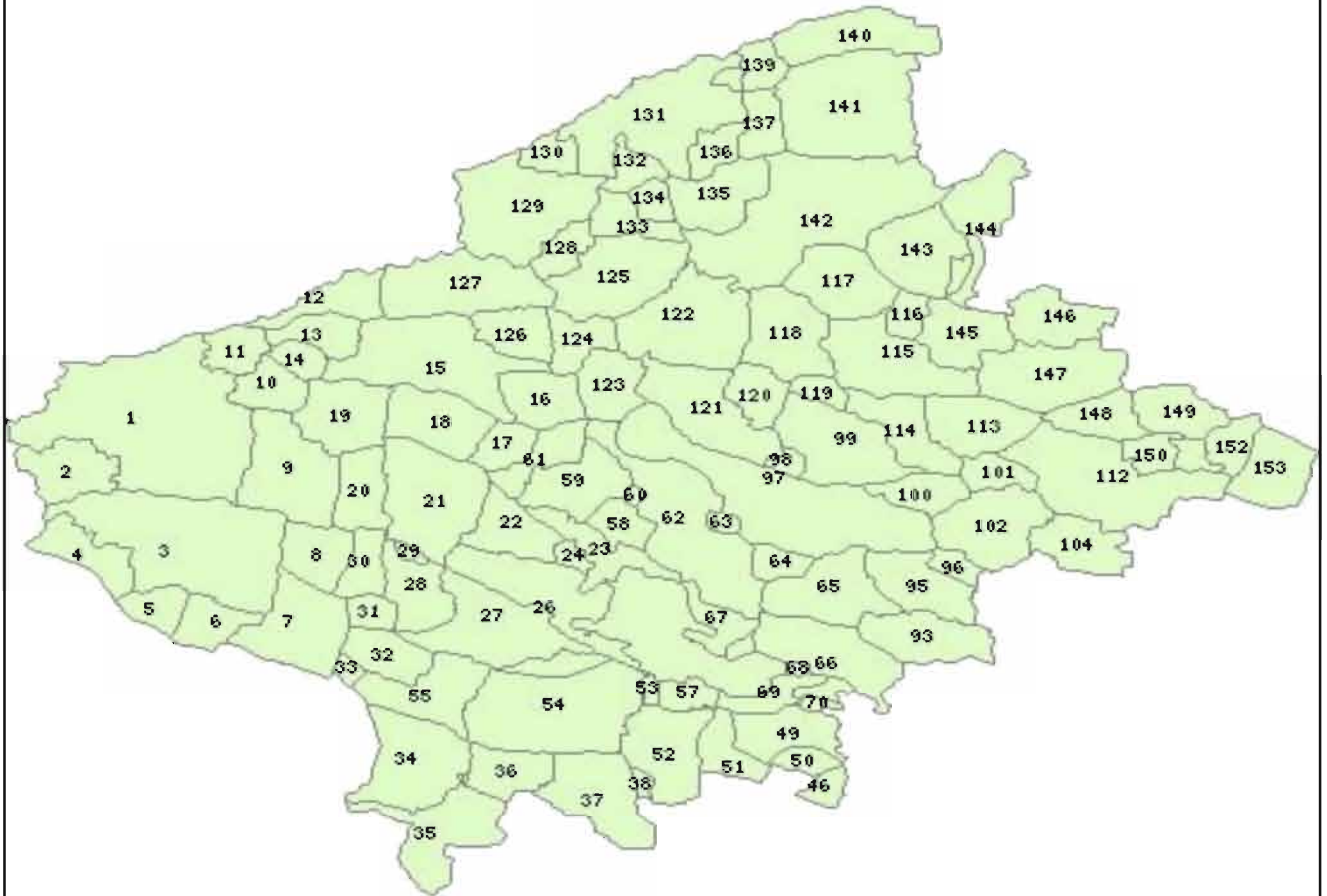

MAP SHOWING THE KANCHIPURAM TALUK OF KANCHIPURAM DISTRICT.

REFERENCE

TALUK BOUNDARY	—————
FIRKA BOUNDARY	—————
VILLAGE BOUNDARY	—————
NATIONAL HIGHWAY	—————
STATE HIGHWAY	—————
RAILWAY LINE	+++++
RIVER	—————

Kancheepuram : Kancheepuram Taluk
Revenue Villages

(Map Not to Scale)
Digital Map Source : TWAD Board, Chennai
Web Design: NIC,TNSC

Kancheepuram Taluk - Revenue Villages

Number of Revenue Villages : 132

Achukattu	Alapakkam	Alavantharmedu
Arapanancherai	Ariyampakkam	Ariyaperumpakkam
Athivakkam	Attupputhur	Anchoor
Chinnaiyankulam	Chitharimadu	Ciruvallur
Cietty	Damal	Damal - A & B
Eanchampakkam	Enathur - A & B	Iyangarkulam
Kaliyanoor	Kamukampallam	Kanakambakkam
Kancheepuram	Karai	Karupadithattai
Karur	Keelambi	Kilar
Kilkathirpur	Konerikuppam - A & B	Kooram - A & B
Kottakaval	Kottavakkam	Kovindavadi - A & B
Kozhivakkam	Kuthirambakkam	Karappettai
Madapuram	Mangalpadi	Maniyatchi
Marutham	Mel Ottivakkam	Melambi
Melbangaram	Melkathirpur	Mettukuppam
Moola Pattu	Mumalpattu	Murugan Thangal
Musaravakkam - A & B	Muthavedu	Muttavakkam
Narapakkam	Nasarath Pettai	Nathapettai
Neervalur	Nellur	Nellvai
Netteri	Ooveri	Orrikai
Ozzhiyur	Padunelli	Pallampakkam
Paranthur - A & B	Periyakarumpur	Periyathottam
Perumbakkam	Pitchavadi	Podavoor
Ponthavakkam	Pudupakkam	Pullalur - A & B
Punchaiarrrsanthangal	Pundithangal	Purisai
Putheri	Sadathangal	Salabogam

Samanthangal	Sekankulam	Sembarambakkam
Sevilimadu - A & B	Singadivakkam	Sirukaveripakkam
Sirunaiperukal	Siruvakkam	Siruvedal
Sittiampakkam	Surameni Kuppam	Thattitoppu
Thayapakkam	Thenampakkam	Thimmasamuthiram - A
Thirumalpattu	Thiruveethipallm	Thodur
Thulungamthandalam	Tirupukuzhi	Thirumalpadi Thangal
Uppukulam	Uzhakkolpattu	Vaiyavur
Valathottam	Vallathur - A & B	Vanniyur
Vathiyur	Veerambadi	Velingapattatai
Vippedu	Vishakandi Kuppam	Vishnu Kanchi - A & B
Vissar	Illuppappattu	Papankuzhi