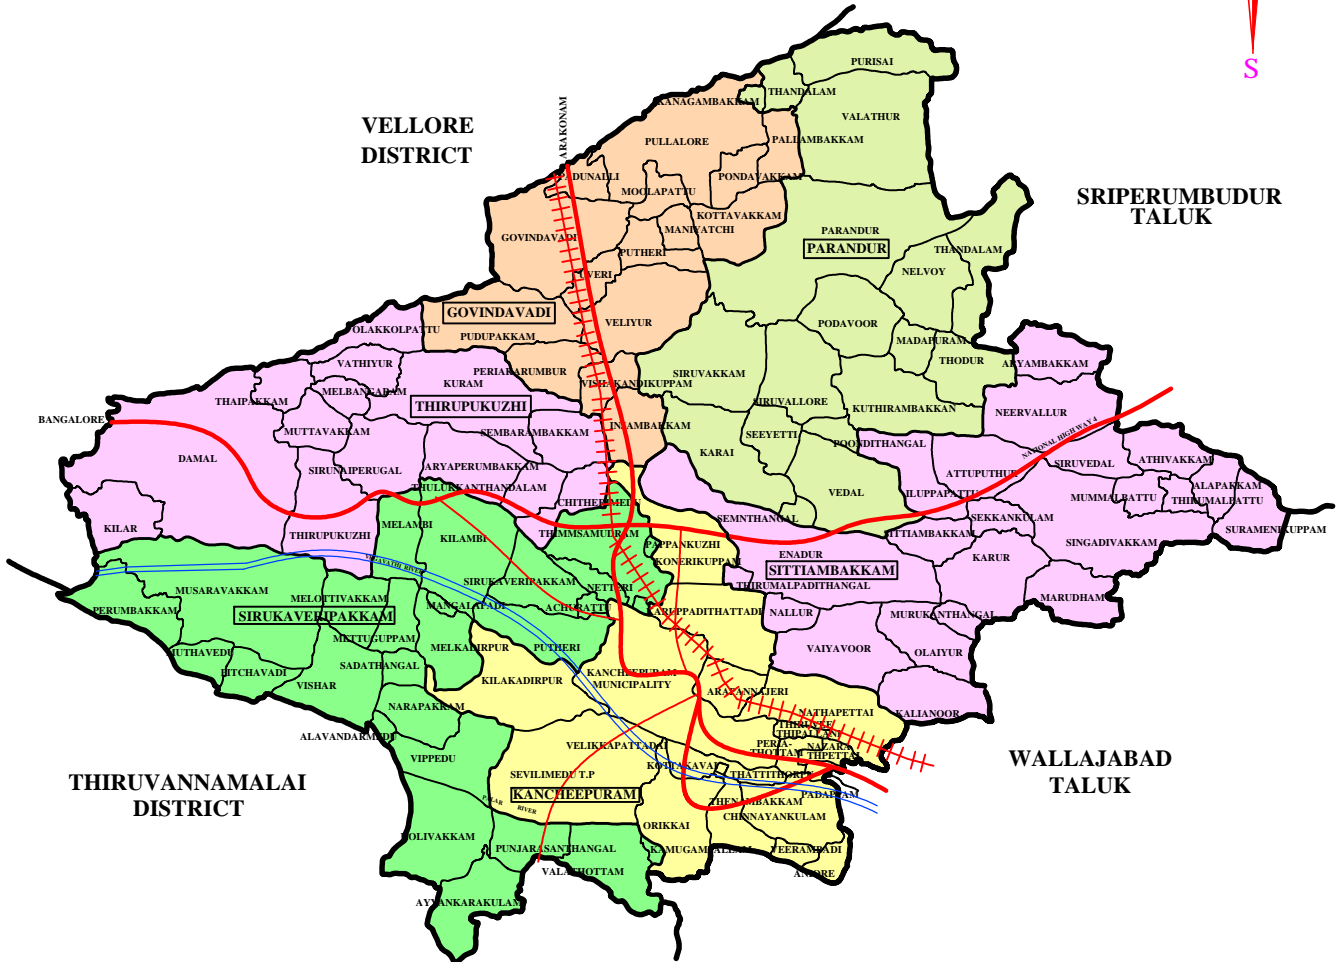

MAP SHOWING THE KANCHIPURAM TALUK OF KANCHIPURAM DISTRICT.

REFERENCE

TALUK BOUNDARY	—————
FIRKA BOUNDARY	—————
VILLAGE BOUNDARY	—————
NATIONAL HIGHWAY	—————
STATE HIGHWAY	—————
RAILWAY LINE	+++++
RIVER	—————

Kancheepuram : Kancheepuram Taluk
Revenue Villages

(Map Not to Scale)
Digital Map Source : TWAD Board, Chennai
Web Design: NIC,TNSC

Kancheepuram Taluk - Revenue Villages

Number of Revenue Villages : 132

Achukattu	Alapakkam	Alavantharmedu
Arapanancherai	Ariyampakkam	Ariyaperumpakkam
Athivakkam	Attupputhur	Anchoor
Chinnaiyankulam	Chitharimadu	Ciruvallur
Cietty	Damal	Damal - A & B
Eanchampakkam	Enathur - A & B	Iyangarkulam
Kaliyanoor	Kamukampallam	Kanakambakkam
Kancheepuram	Karai	Karupadithattai
Karur	Keelambi	Kilar
Kilkathirpur	Konerikuppam - A & B	Kooram - A & B
Kottakaval	Kottavakkam	Kovindavadi - A & B
Kozhivakkam	Kuthirambakkam	Karappettai
Madapuram	Mangalpadi	Maniyatchi
Marutham	Mel Ottivakkam	Melambi
Melbangaram	Melkathirpur	Mettukuppam
Moola Pattu	Mumalpattu	Murugan Thangal
Musaravakkam - A & B	Muthavedu	Muttavakkam
Narapakkam	Nasarath Pettai	Nathapettai
Neervalur	Nellur	Nellvai
Netteri	Ooveri	Orrikai
Ozzhiyur	Padunelli	Pallampakkam
Paranthur - A & B	Periyakarumpur	Periyathottam
Perumbakkam	Pitchavadi	Podavoor
Ponthavakkam	Pudupakkam	Pullalur - A & B
Punchaiarrrsanthangal	Pundithangal	Purisai
Putheri	Sadathangal	Salabogam

Samanthangal	Sekankulam	Sembarambakkam
Sevilimadu - A & B	Singadivakkam	Sirukaveripakkam
Sirunaiperukal	Siruvakkam	Siruvedal
Sittiampakkam	Surameni Kuppam	Thattitoppu
Thayapakkam	Thenampakkam	Thimmasamuthiram - A
Thirumalpattu	Thiruveethipallm	Thodur
Thulungamthandalam	Tirupukuzhi	Thirumalpadi Thangal
Uppukulam	Uzhakkolpattu	Vaiyavur
Valathottam	Vallathur - A & B	Vanniyur
Vathiyur	Veerambadi	Velingapattatai
Vippedu	Vishakandi Kuppam	Vishnu Kanchi - A & B
Vissar	Illuppappattu	Papankuzhi