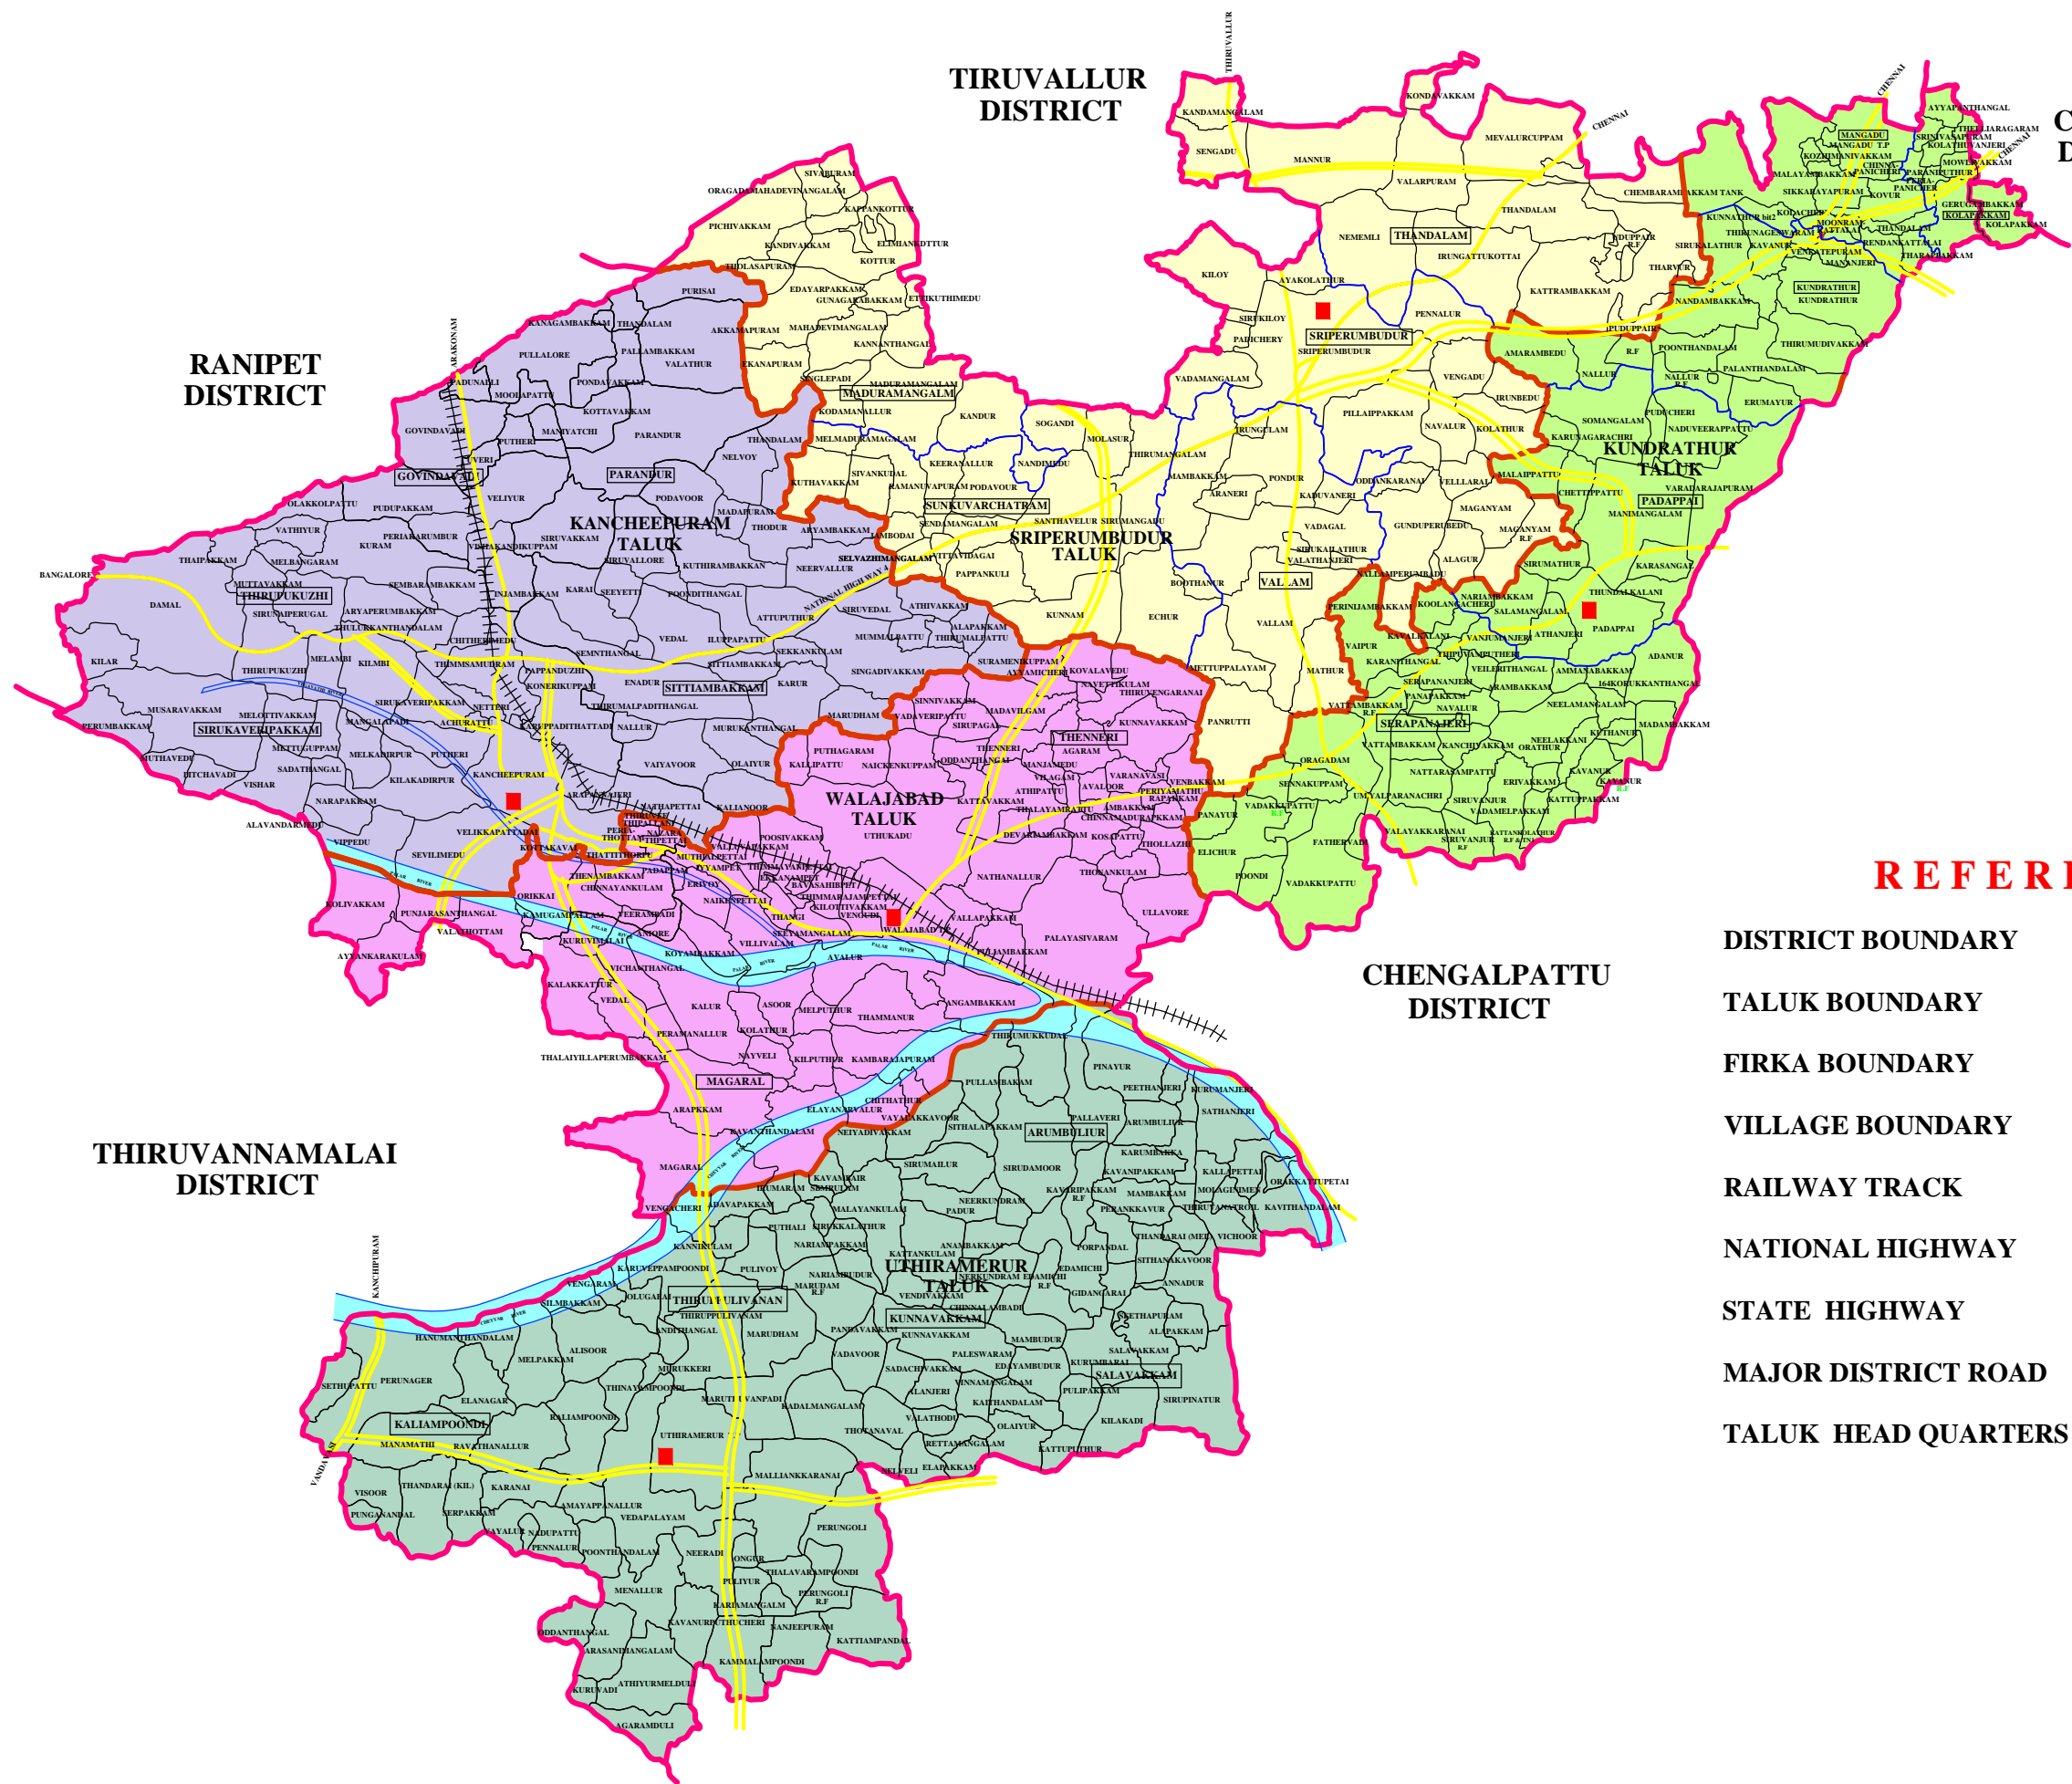

# KANCHEEPURAM DISTRICT MAP

## REFERENCE

- DISTRICT BOUNDARY
- TALUK BOUNDARY
- FIRKA BOUNDARY
- VILLAGE BOUNDARY
- RAILWAY TRACK
- NATIONAL HIGHWAY
- STATE HIGHWAY
- MAJOR DISTRICT ROAD
- TALUK HEAD QUARTERS

TIRUVALLUR DISTRICT

CHENNAI DISTRICT

RANIPET DISTRICT

CHENGALPATTU DISTRICT

THIRUVANNAMALAI DISTRICT

KANCHEEPURAM TALUK

SRIPERUMBUDUR TALUK

WALAJABAD TALUK

KUNDRATHUR TALUK

THIRUVANNAMALAI TALUK

THIRUVANNAMALAI TALUK

THIRUVANNAMALAI TALUK

THIRUVANNAMALAI TALUK

THIRUVANNAMALAI TALUK