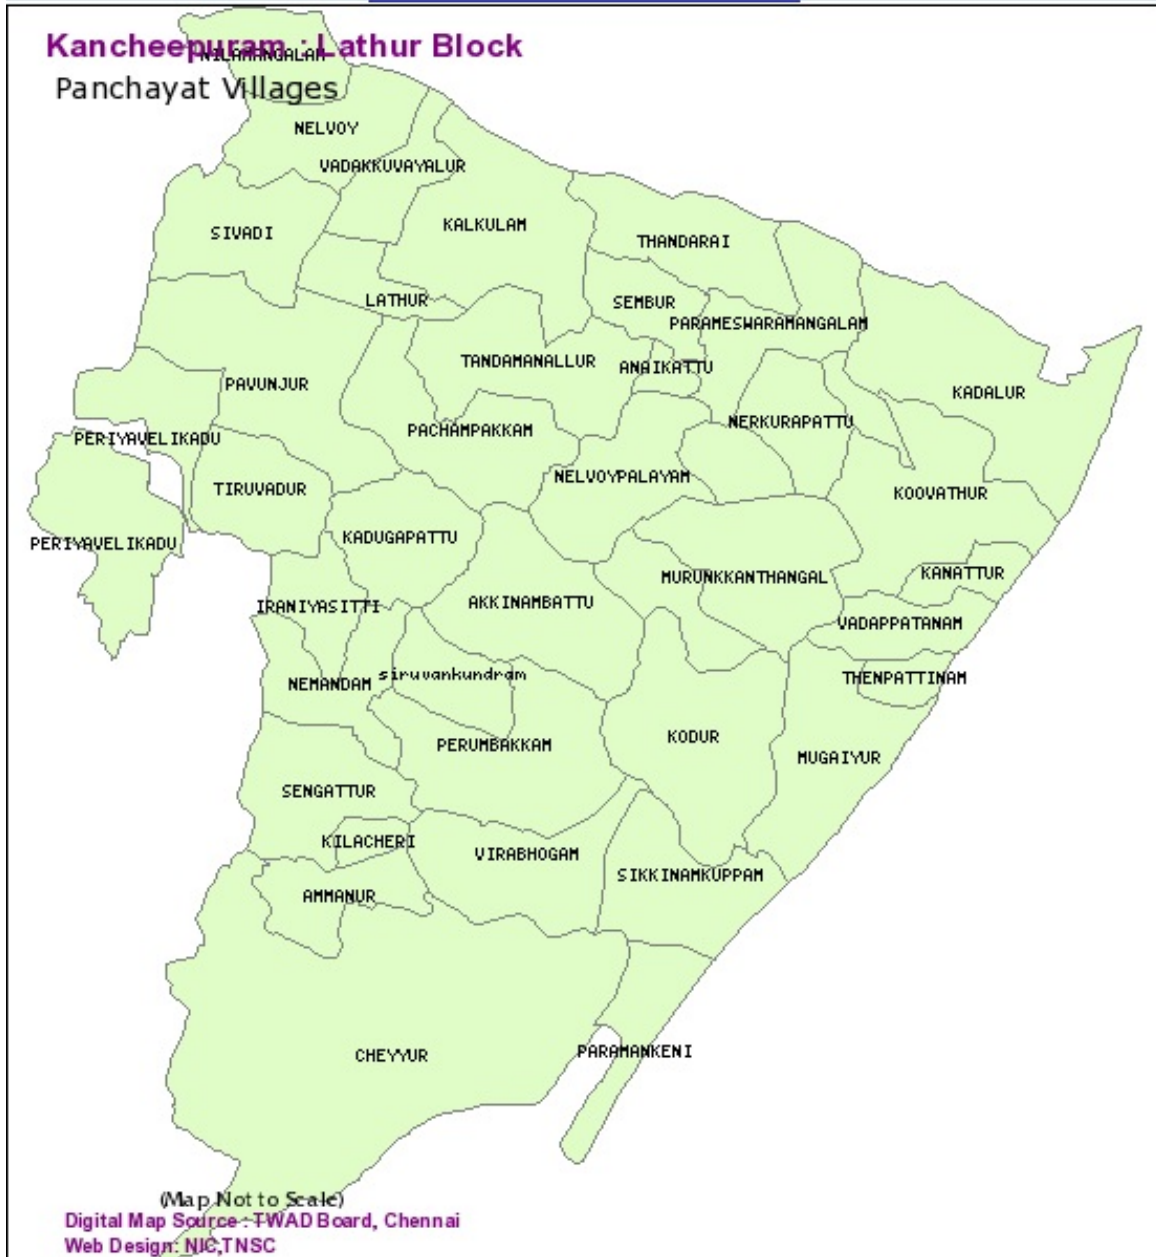

Development Units

Kancheepuram District Lathur Block No. of Pach. Villages (41)

Lathur Block - Panchayat Villages

Number of Panchayat Villages 41

Ackinambedu	Adayalacheri	Ammanur
Anaicut	Cheyur	Iranyasithi
Kadalur	Kadugukpattu	Kalkulam
Kannathur	Keelacheri	Kodur
Koovathur	Lathur	Mugaiyur
Nedumaram	Neelamangalam	Nelvoy
Nelvoypalayam	Nemandam	Nerkunapattu
Pachambakkam	Paramankani	Paramesvaramangalam
Pavinjur	Periavelikaduk	Perumbakkam
Seekinankukppam	Seevadi	Sembur
Sengathur	Srivengunnam	Thandarai
Thatambattu	Thenpattinam	Thiruvadoor
Thondamanallur	Vadakkuvayalur	Vadapattinam
Vattakkarakuppam	Veerabogam	