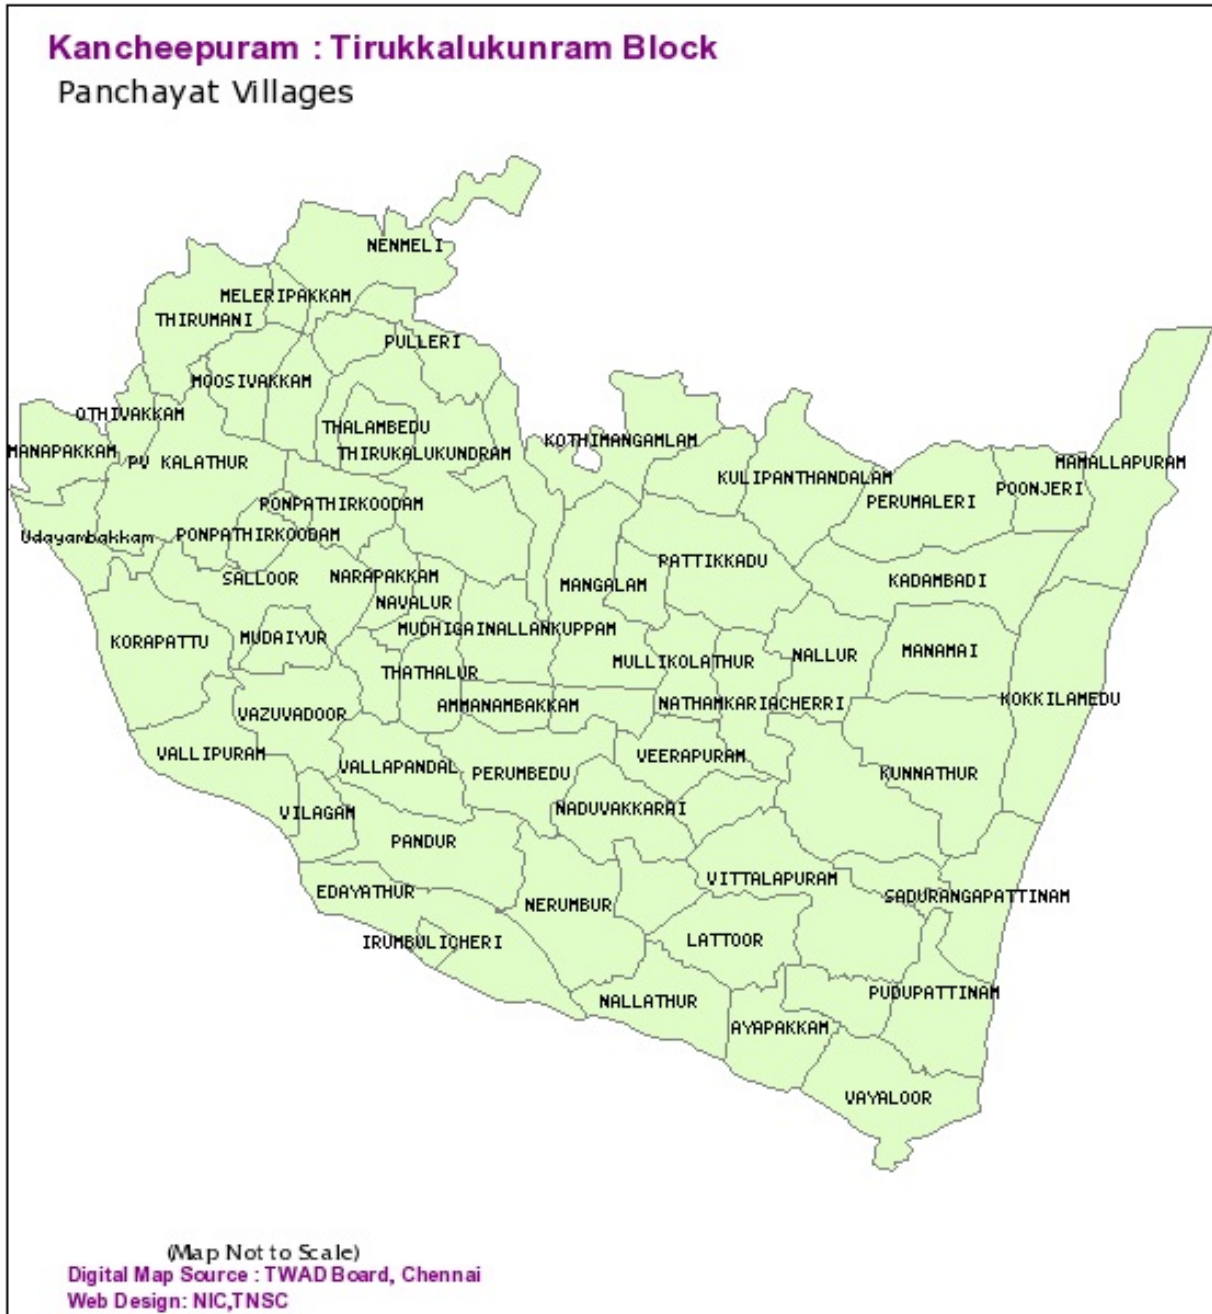

Kancheepuram District Tirukkalukunram Block

**No. of Pach. Villages
(54)**

Tirukkalukunram Block - Panchayat Villages

Number of Panchayat Villages 54

Alagusamudram	Amanambakkam	Aminjekarari
Anoor	Ayapakkam	Echankaranai
Echur	Edaiyathur	Edaiyur
Irumbulicheri	Kadambadi	Killapakkam
Kothimangalam	Kunnathur	Kuzhipanthandalam
Lattur	Mambakkam	Manamai
Manapakkam	Meleripakkam	Mosivakkam
Mullikolathur	Naduvakkarai	Nallathur
Nallur	Narapakkam	Nathamkariacheri
Neikuppi	Nenmeli	Nerumbur
Othivakkam	P.v.kalathur	Pandur
Pattikkadu	Periyakattupakkam	Perumbedu
Ponpathirkudam	Pudupattinam	Pulleri
Sadras	Saloor	Sogandi
Sooradimangalam	Thathalur	Thazhambedu
Thirumani	Vadakadambadi	Vallipuram
Vasuvassamudram	Vayalur	Vazhuvadur
Vengampakkam	Vilagam	Vittilapuram