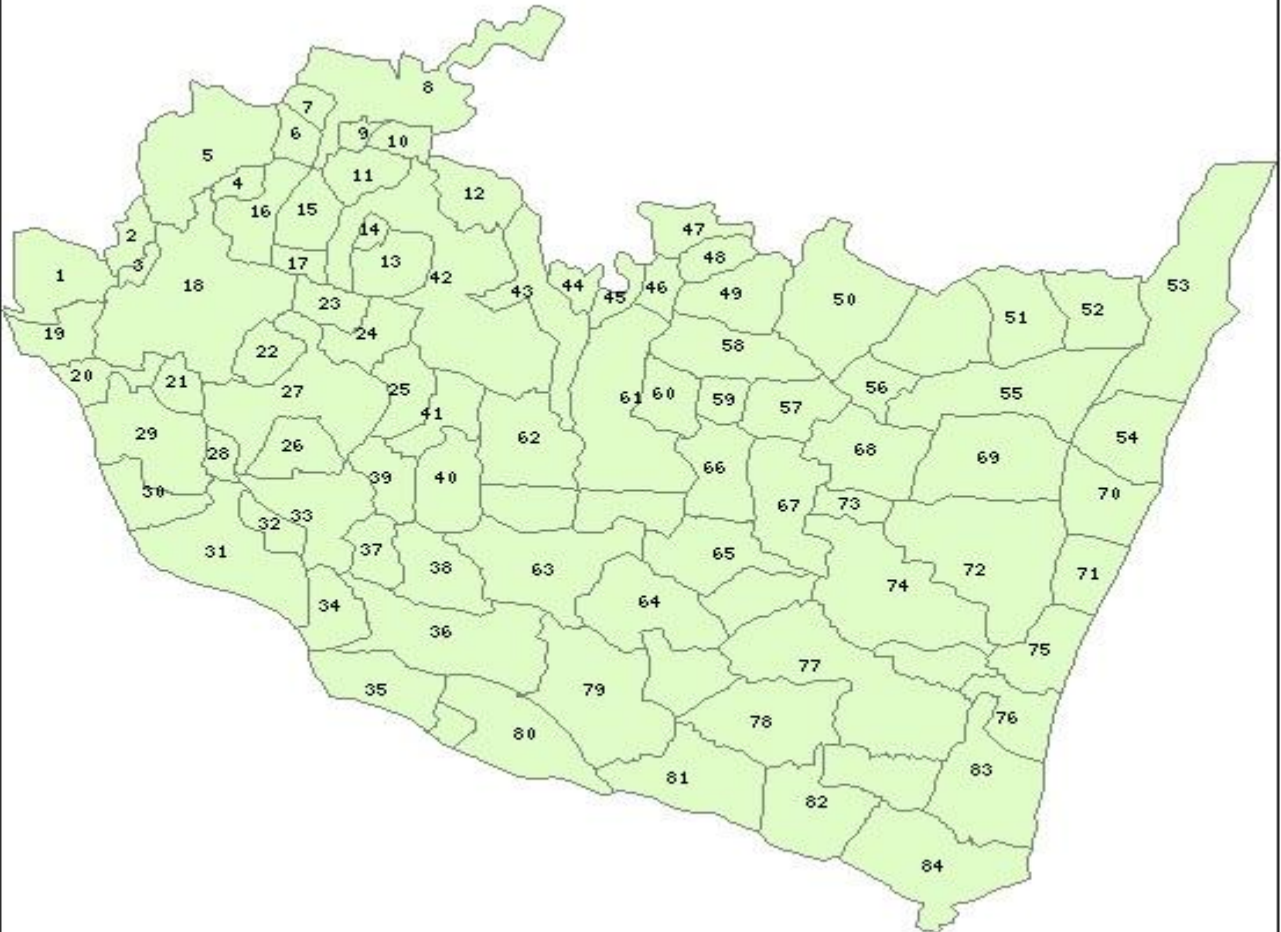

**Madurandagam Revenue  
Division**

**Thirukalukumdram  
Taluk**

**No. of Rev.  
Villages (84)**

**Kancheepuram : Tiruklukundram Taluk  
Revenue Villages**

(Map Not to Scale)  
Digital Map Source : TWAD Board, Chennai  
Web Design: NIC,TNSC

**Tirukalukundram Taluk - Revenue Villages**

Number of Revenue Villages 84

Aanur	Achchravakkam	Adavilaagam
Amaippakkam	Attavattam	Ayyapakkam
Azhaku Samuthiram	Eachur	Edaiyathur
Edayur	Egai	Elumichampattu
Erumpele	Janakipuram	Kadampade
Kangayan Kuppam	Kerapakkam	Kilappakkam
Kizhavedu	Kokilimedu	Korapattu
Kotimangalam	Kuzhipanthandalam	Kunnathur
Lathur	Mamallapuram	Mampakkam
Manamai	Manapakkam	Meiyur
Melakkuppam	Meleripakkam	Mellapattu
Mocivakkam	Mudaiyur	Muthigai Nallan Kupp
Mangalam A & B	Naduvakkarai	Nalaththur
Nallur	Narapakkam	Natham Kariyacheri
Navalur	Nelvai	Nemili
Nerumpur	Naikuppi A	Ottivakam
P.v.kalathur A & B	Pandour	Paranoor
Pattikadu	Perumaleary	Perumpadu
Ponpathirkuttam	Pulikundram	Puliyoor
Pulleri	Puncheri	Punnampattu
Puthupakkam	Puthupattinam	Saloor
Sathurangapattinam	Sogandi	Thathalur
Thazhampedu	Thimmur	Thirukalukundrem A & B
Thirumani	Thunjam	Udyampakkam
Vayaloor	Vazuvathur	Veerakuppam
Veerapuram	Vellapandal	Venpakkam
Vilagam	Villipuram	Venkambakkam
Vittalapuram	Mullikolathur	Ruthirakudi