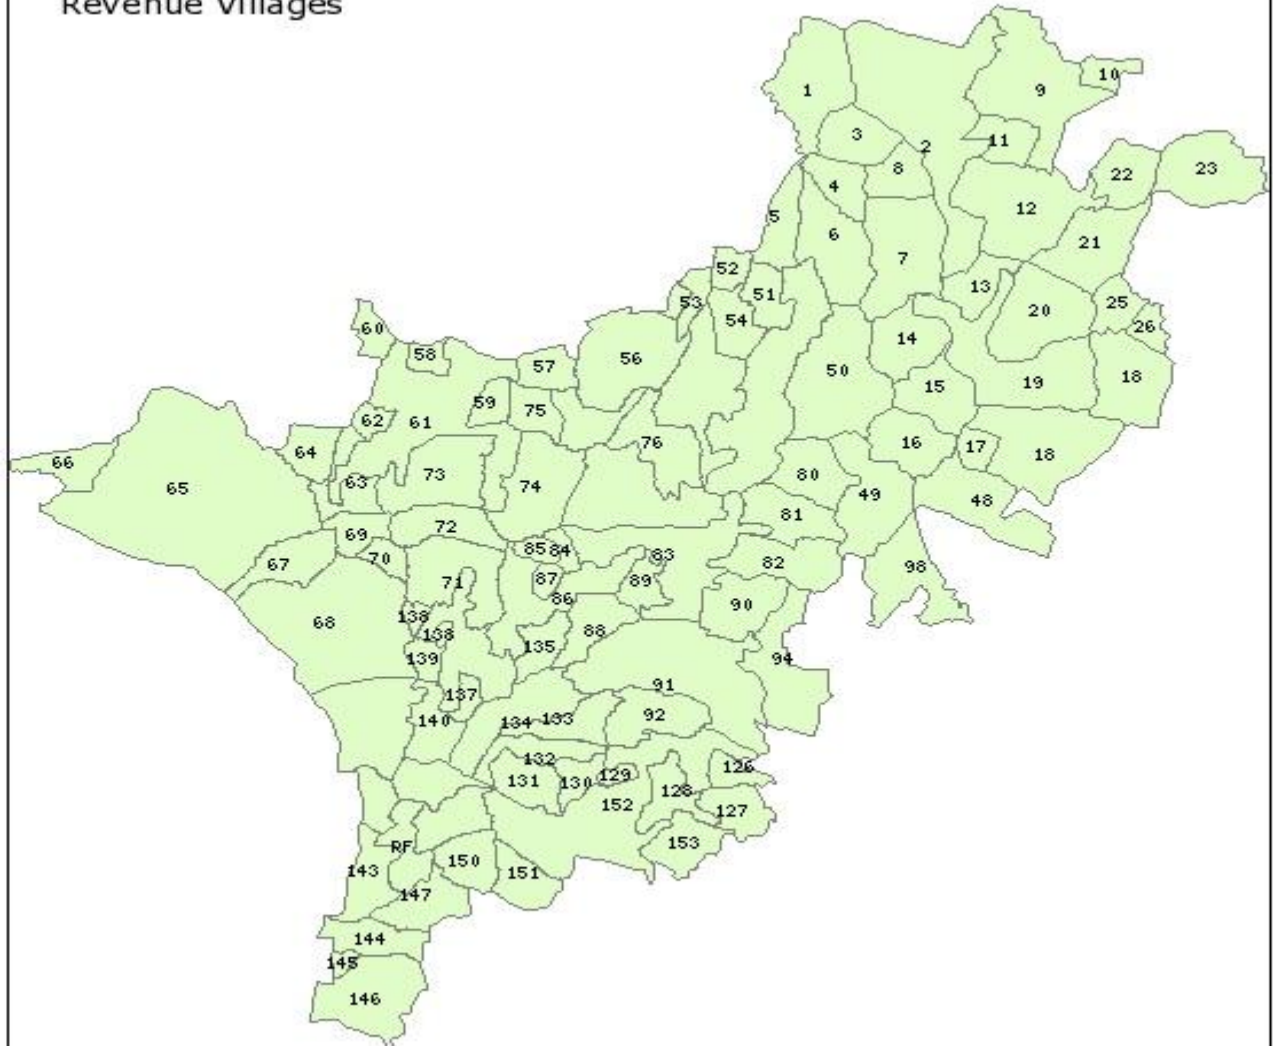

Kancheepuram : Chengalpattu Taluk
Revenue Villages

(Map Not to Scale)
Digital Map Source : TWAD Board, Chennai
Web Design: NIC,TNSC

Chengalpattu Taluk - Revenue Villages

Number of Revenue Villages 97

Aalathur	Adaiankuppam	Agaram
Akaram	Amaiyanpattu	Amur
Anjur	Anumanthapuram	Appur
Arukundram	Arungal	Athigamanallur
Atthur-A & B	Alapakkam	Amirthapallam
Ammanambakkam	Anumanthai	Anumanthaputheri
Chatta Mangalam	Chettaipattu Ramiyan	Chettypunniyam
Chithamanoor	Cuddaloor	Chengalpattu
Chenneri	Chinnairumbedu	Chinnavippedu
Dhachenavarathi	Eagattur	Echankaranai
Edakundram	Edayankodumanthankal	Guduvancheri
Hasanapuram	Iayancherry	Illaloor
Irunkundram Palli	Kaarani	Kachatimangalam
Kadambur	Kalampakkam	Kalavakkam
Kalivantham Pattu	Kalvai	Kanathdurredikupam
Karanai	Karanai Puducheri	Karinilam
Karugkuzipallam	Karumbur	Karumpakkam
Kattour	Kayaar	Kayarampadu
Kazhanippakkam	Kazhipathur	Keezkottaiyoor
Kerappakkam	Kizhikaranai	Kizhur
Kolathur	Kolathur	Kondamangalam
Kondange	Kongadu	Konnerikuppam
Kottamadu	Kozapakkam	Krishnan Karanai
Kumili	Kunnampattu	Kanthalur
Kattakazhani	Kovilanthankal	Kundur
Kunnavakkam	Madayath Thur	Mailai
Manamathi	Mannavedu Devadhanam	Marutheri
Mel Kanakampettu	Melakkotaiyur	Mellayoor
Melmanapakkam	Mullipakkam	Murugamangalam

Veerapuram	Venpakkam	Atcharavakkam
Kannakapattu	Kannievakkam	Kattankulathur
Kelampakkam	Konathi	Kovalam
Kuruvanmedu	Mampakkam	Orathur
Pandur	Parari	Porunthavakkam
Ruthiramangallam	Vallancheri	Vandalur
Vangadamangalam		