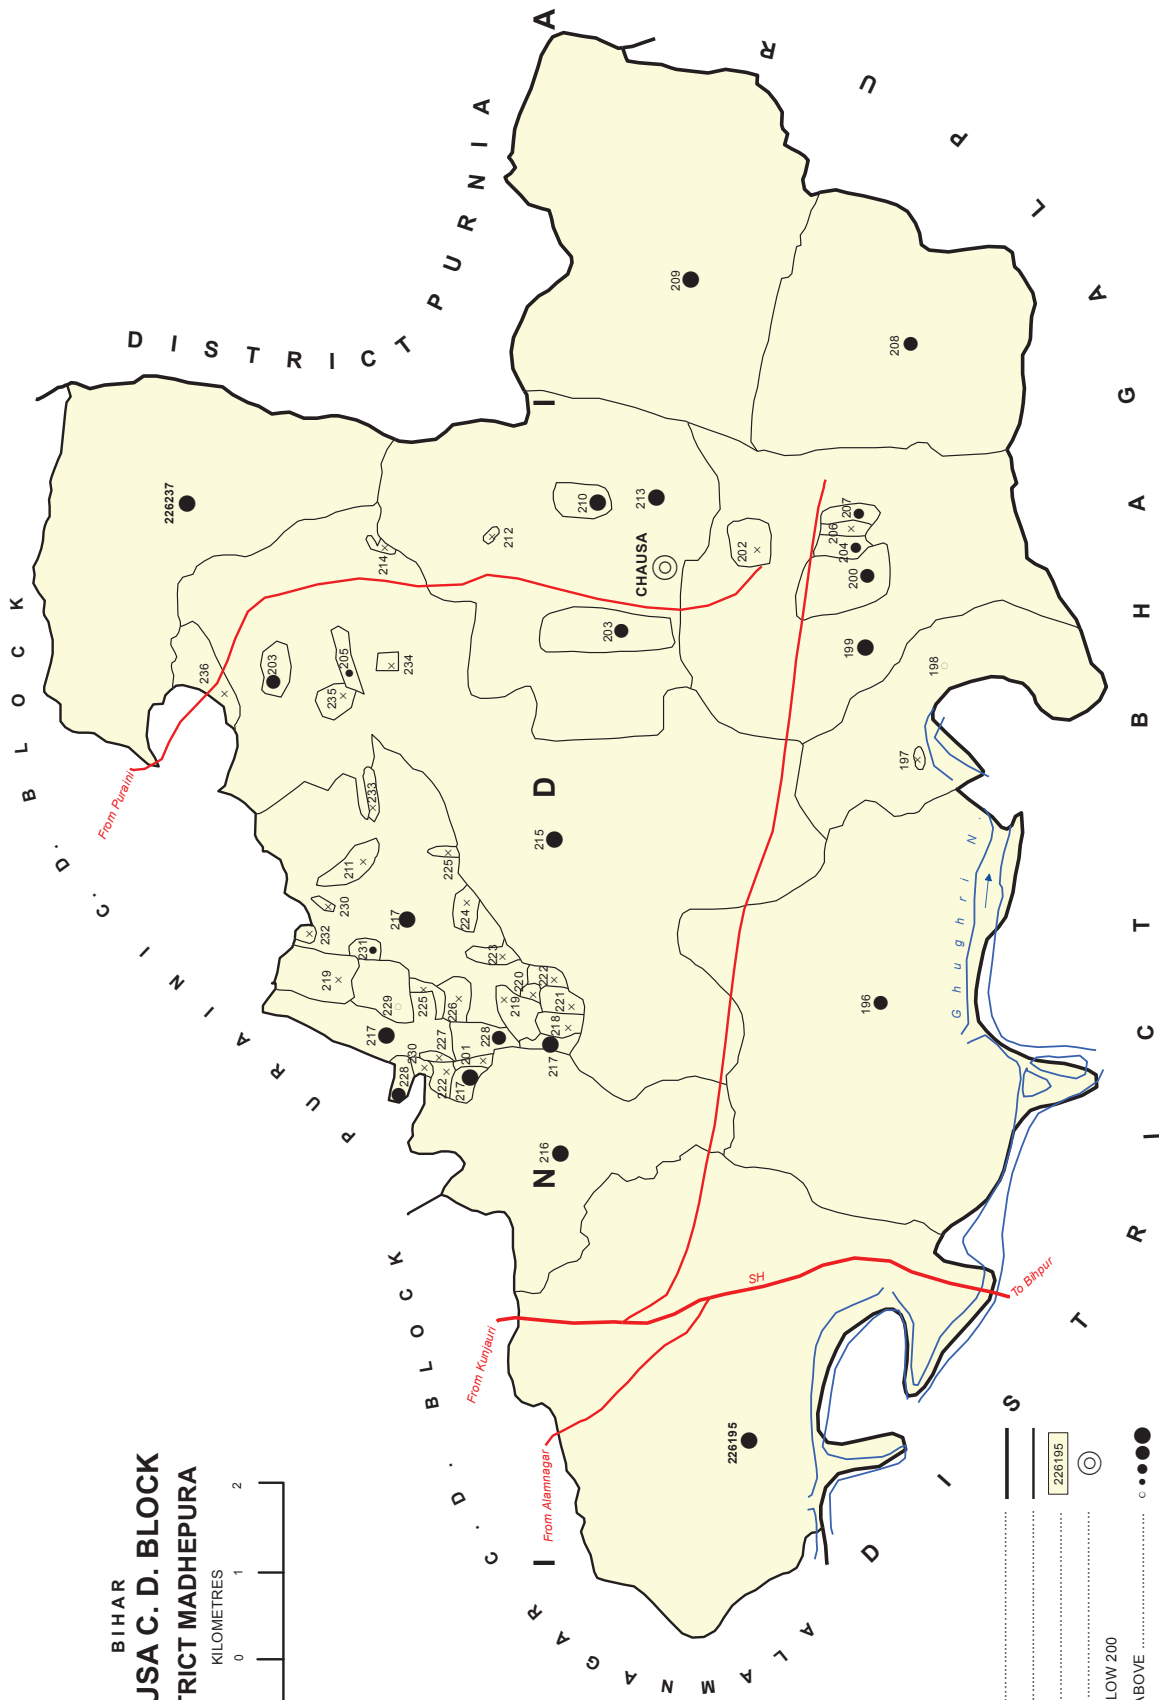

Primary Census Abstract Data

State Name	District Name	SubDistrict	Name	Level
Bihar (10)	Madhepura (213)	Chausa(01170)	Chausa	SUB-DISTRICT

Total Number of Household : 27875

Population	Persons	Males	Females
Total	152,693	80,538	72,155
In the age group 0-6 years	34,144	17,723	16,421
Scheduled Castes (SC)	16,929	8,876	8,053
Scheduled Tribes (ST)	167	79	88
Literates	61,530	37,761	23,769
Illiterate	91,163	42,777	48,386
Total Worker	57,777	36,844	20,933
Main Worker	31,976	24,637	7,339
Main Worker - Cultivator	8,537	7,685	852
Main Worker - Agricultural Labourers	20,113	14,295	5,818
Main Worker - Household Industries	319	256	63
Main Worker - Other	3,007	2,401	606
Marginal Worker	25,801	12,207	13,594
Marginal Worker - Cultivator	4,132	1,866	2,266
Marginal Worker - Agriculture Labourers	19,444	9,100	10,344
Marginal Worker - Household Industries	466	134	332
Marginal Workers - Other	1,759	1,107	652
Marginal Worker (3-6 Months)	21,221	10,883	10,338
Marginal Worker - Cultivator (3-6 Months)	3,351	1,612	1,739
Marginal Worker - Agriculture Labourers (3-6 Months)	16,091	8,257	7,834
Marginal Worker - Household Industries (3-6 Months)	367	102	265
Marginal Worker - Other (3-6 Months)	1,412	912	500
Marginal Worker (0-3 Months)	4,580	1,324	3,256
Marginal Worker - Cultivator (0-3 Months)	781	254	527
Marginal Worker - Agriculture Labourers (0-3 Months)	3,353	843	2,510
Marginal Worker - Household Industries (0-3 Months)	99	32	67
Marginal Worker - Other Workers (0-3 Months)	347	195	152
Non Worker	94,916	43,694	51,222

BIHAR
CHAUSA C. D. BLOCK
DISTRICT MADHEPURA

- BOUNDARY, DISTRICT
- " C. D. BLOCK
- VILLAGE WITH MDDS CODE
- HEADQUARTERS: C. D. BLOCK
- POPULATION SIZE OF VILLAGES: BELOW 200
- 200-499, 500-999, 1000-4999, 5000 & ABOVE
- UNINHABITED VILLAGE WITH MDDS CODE
- STATE HIGHWAY
- IMPORTANT METALLED ROADS
- RIVER AND STREAM