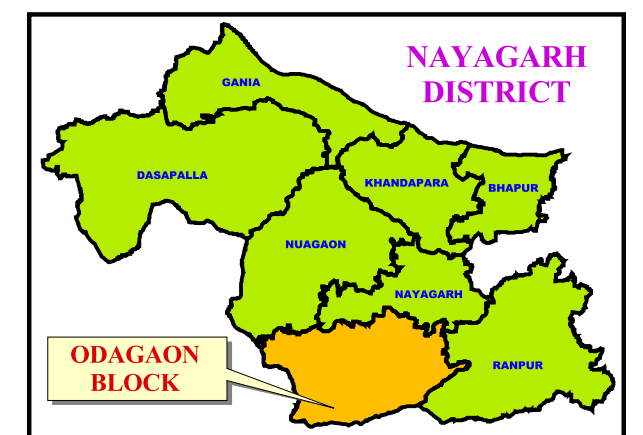

2 0 2 4 Kilometers

NAYAGARH DISTRICT

Location of Govt. Health Facilities in Odagaon Block

REFERENCE

DHH	AH/GOVT HOSP	Block Boundary	Other Road
SDH	PHC(NEW)	Village Boundary	River/Waterbody
CHC	MHU	Railway	Urban Area
CHC(UGPHC)	SC	National Highway	Forest Area
PHC	OTHERS	Major Road	