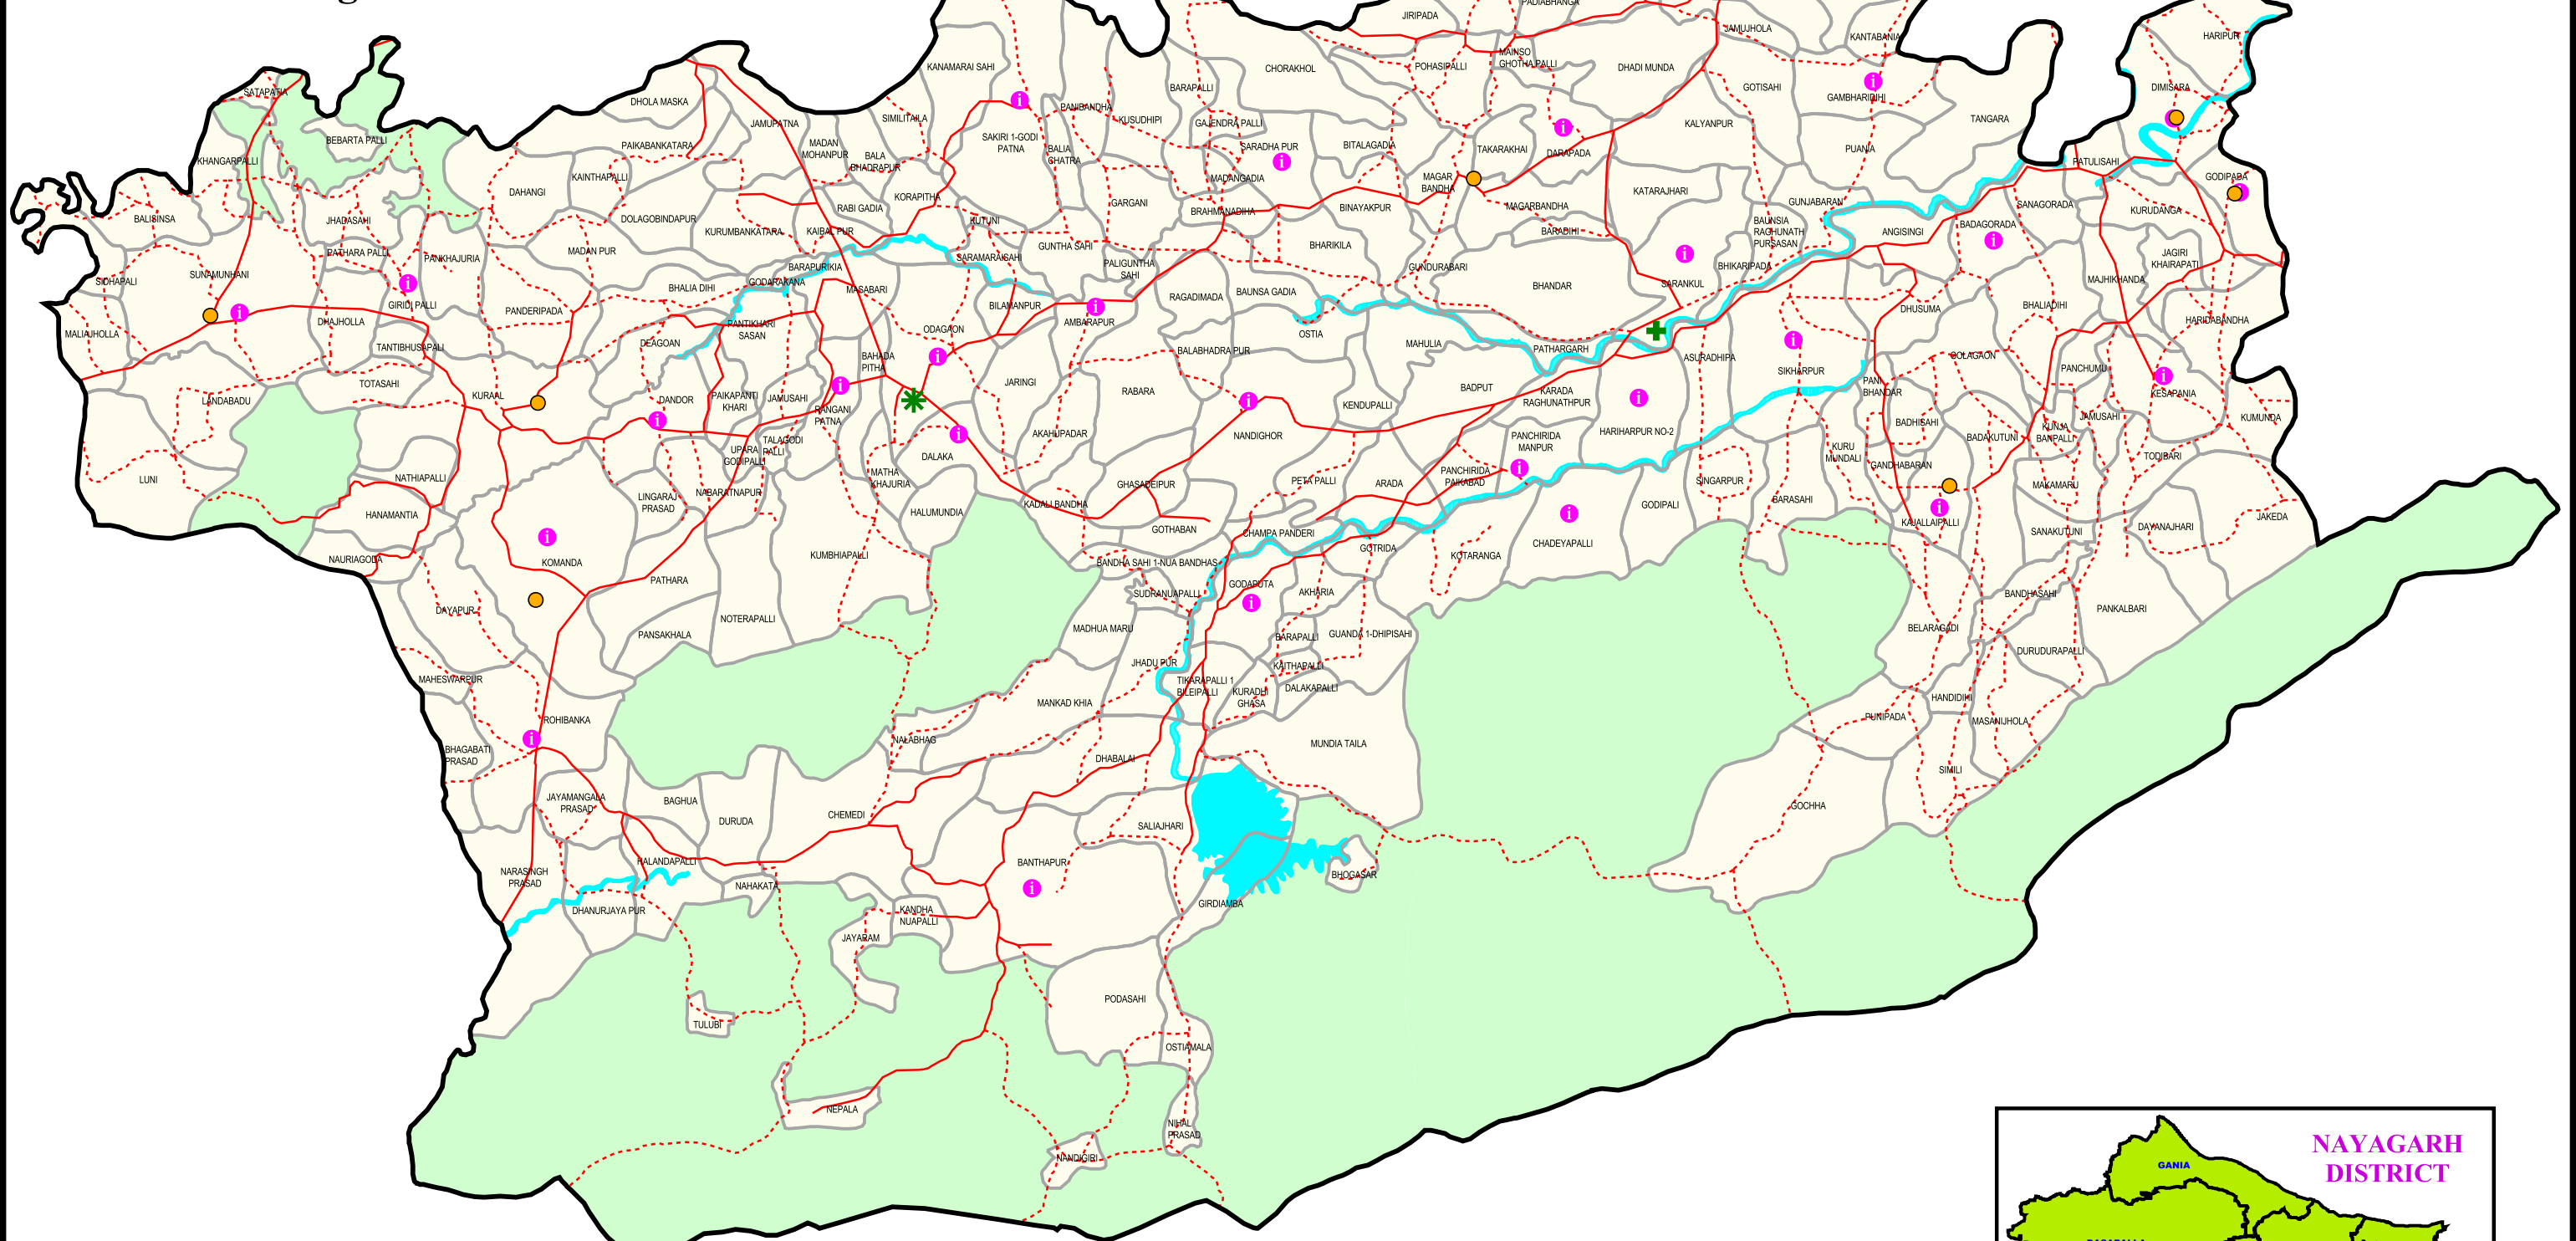

2 0 2 4 Kilometers

NAYAGARH DISTRICT

Location of Govt. Health Facilities in Odagaon Block

REFERENCE

DHH	AH/GOVT HOSP	Block Boundary	Other Road
SDH	PHC(NEW)	Village Boundary	River/Waterbody
CHC	MHU	Railway	Urban Area
CHC(UGPHC)	SC	National Highway	Forest Area
PHC	OTHERS	Major Road	

Mission Directorate
NRHM, Orissa