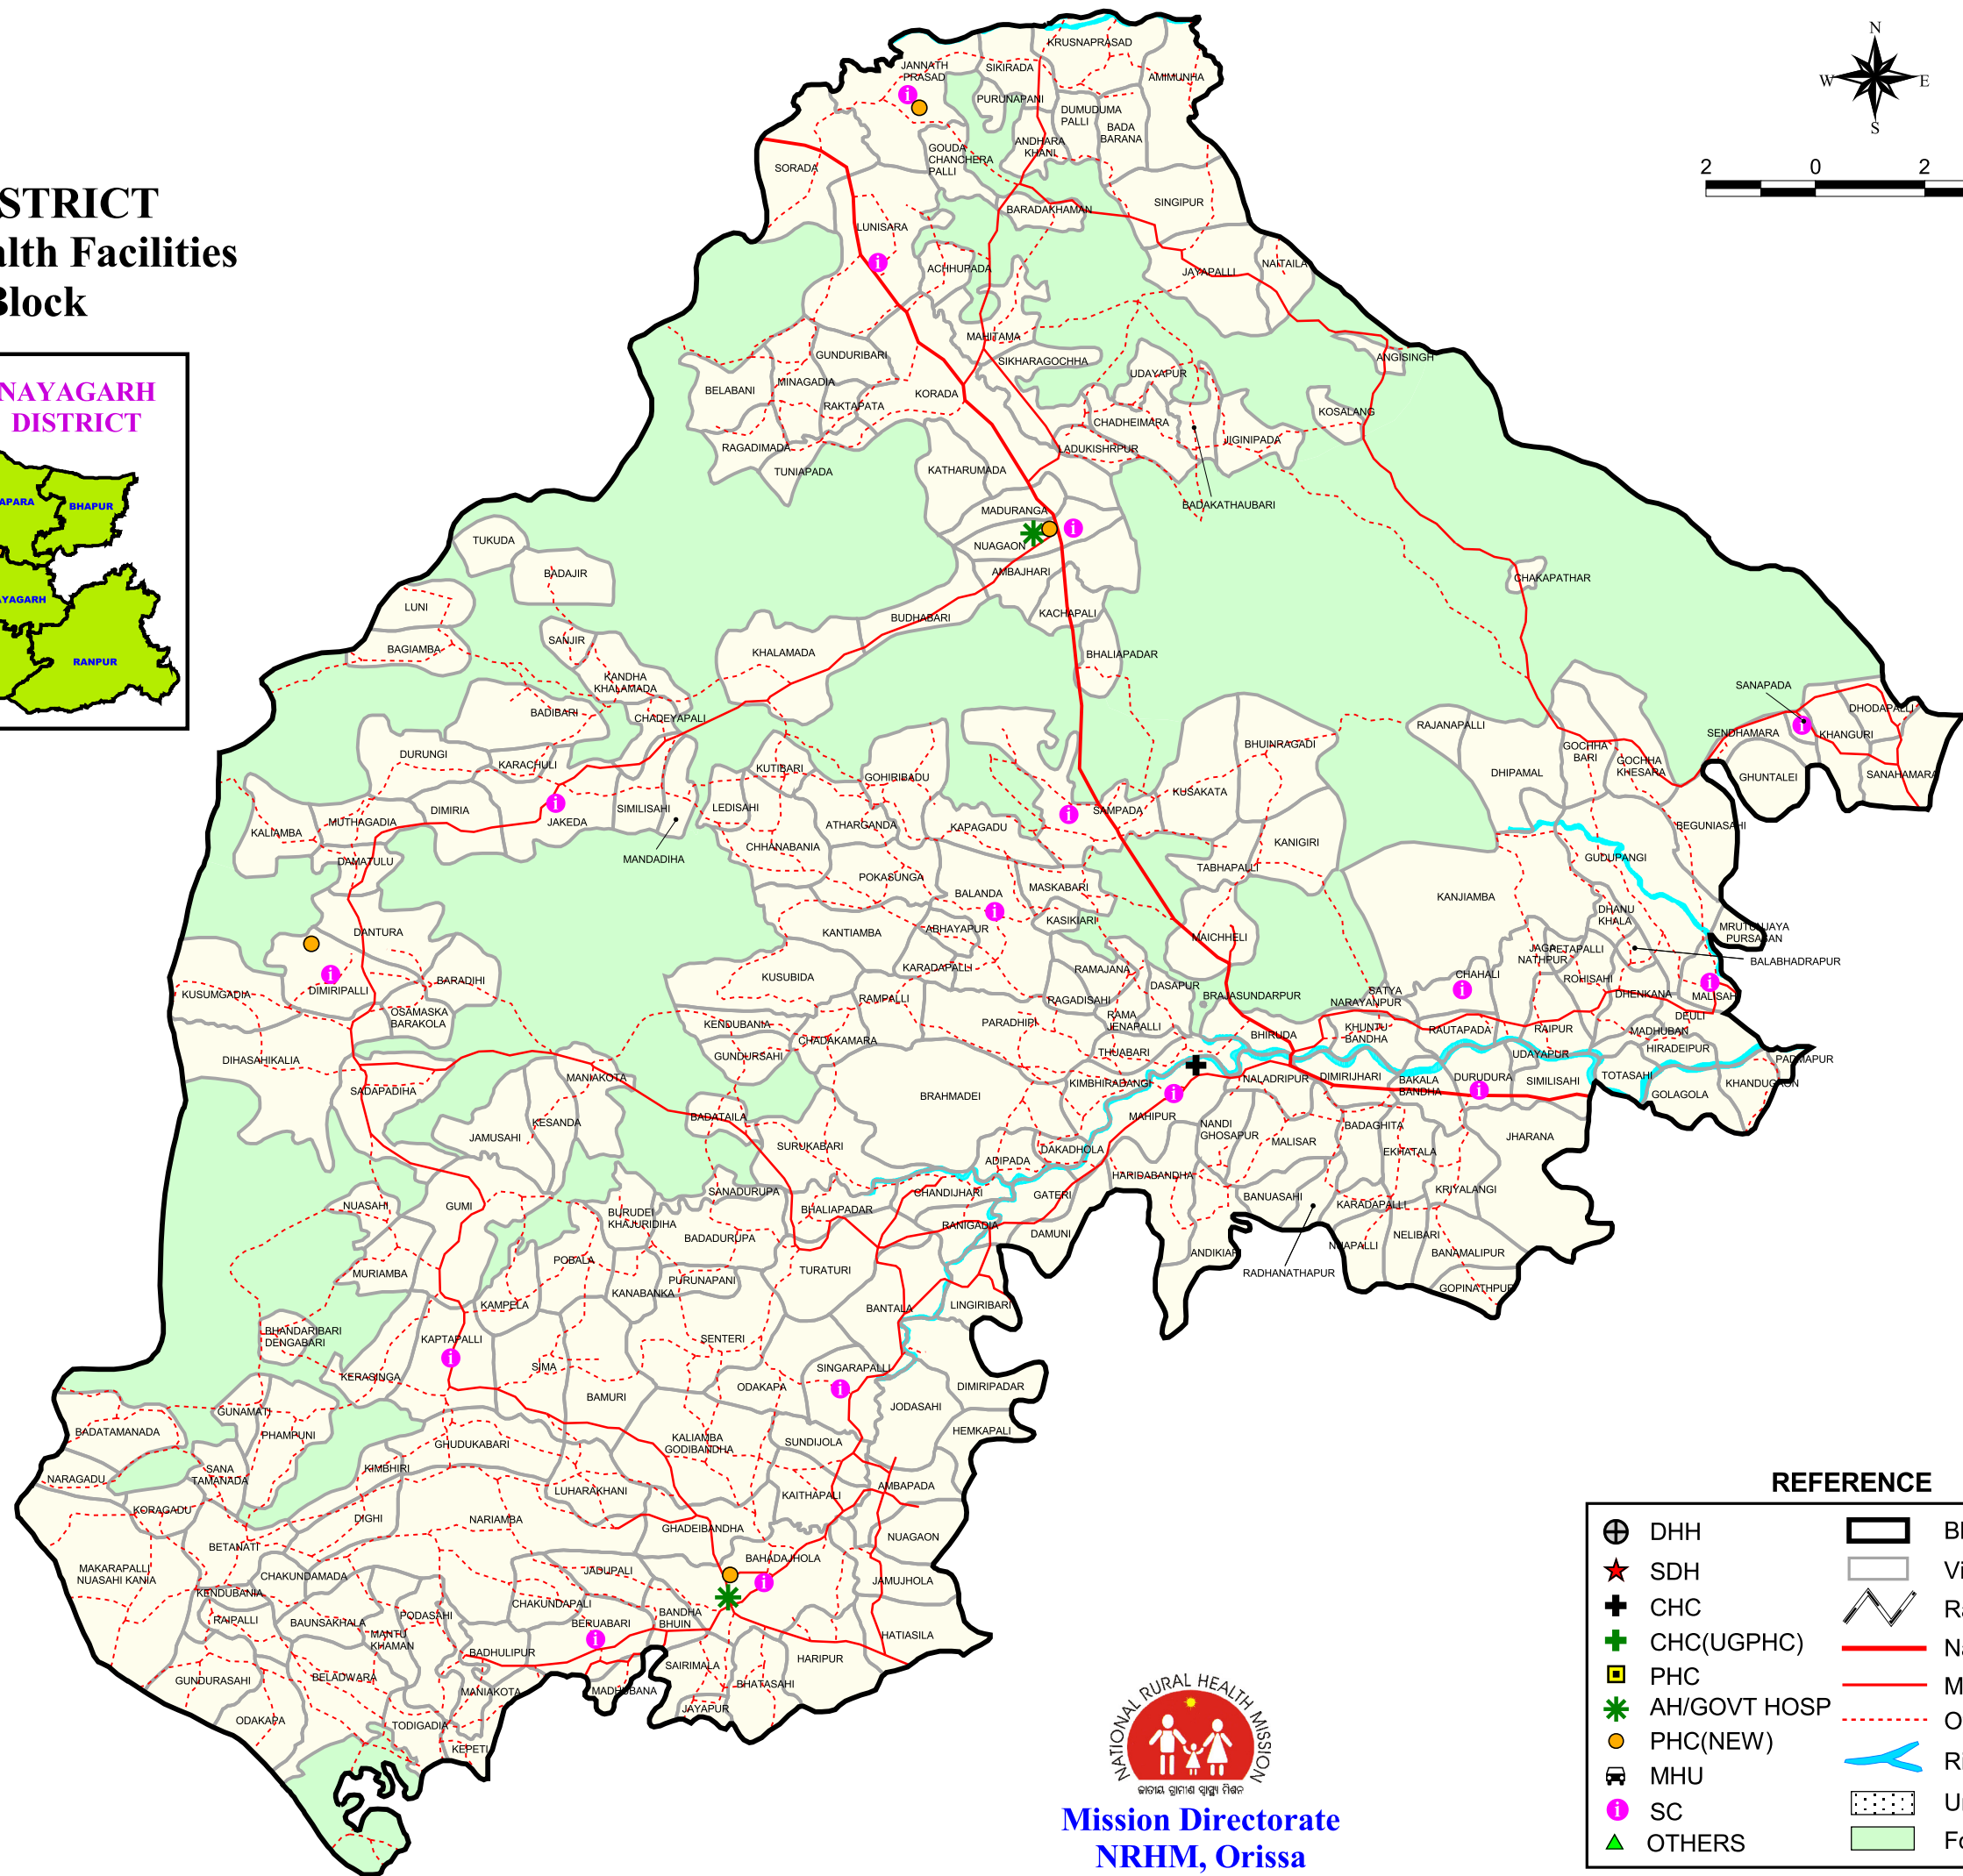

NAYAGARH DISTRICT

Location of Govt. Health Facilities in Nuagaon Block

2 0 2 4 Kilometers

NAYAGARH DISTRICT

NUAGAON BLOCK

REFERENCE

	DHH		Block Boundary
	SDH		Village Boundary
	CHC		Railway
	CHC(UGPHC)		National Highway
	PHC		Major Road
	AH/GOVT HOSP		Other Road
	PHC(NEW)		River/Waterbody
	MHU		Urban Area
	SC		Forest Area
	OTHERS		

Mission Directorate
NRHM, Orissa