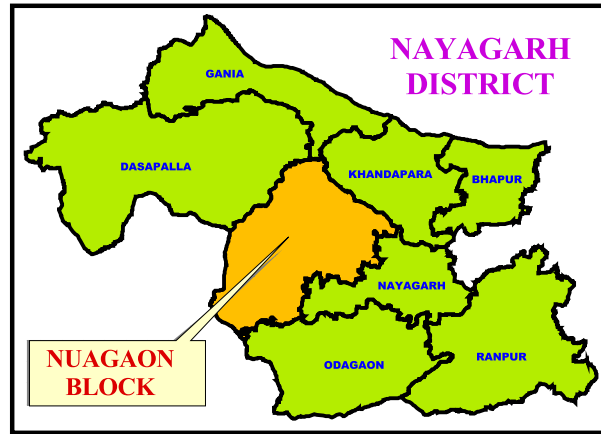

NAYAGARH DISTRICT

Location of Govt. Health Facilities in Nuagaon Block

2 0 2 4 Kilometers

NAYAGARH DISTRICT

NUAGAON BLOCK

REFERENCE

	DHH		Block Boundary
	SDH		Village Boundary
	CHC		Railway
	CHC(UGPHC)		National Highway
	PHC		Major Road
	AH/GOVT HOSP		Other Road
	PHC(NEW)		River/Waterbody
	MHU		Urban Area
	SC		Forest Area
	OTHERS		