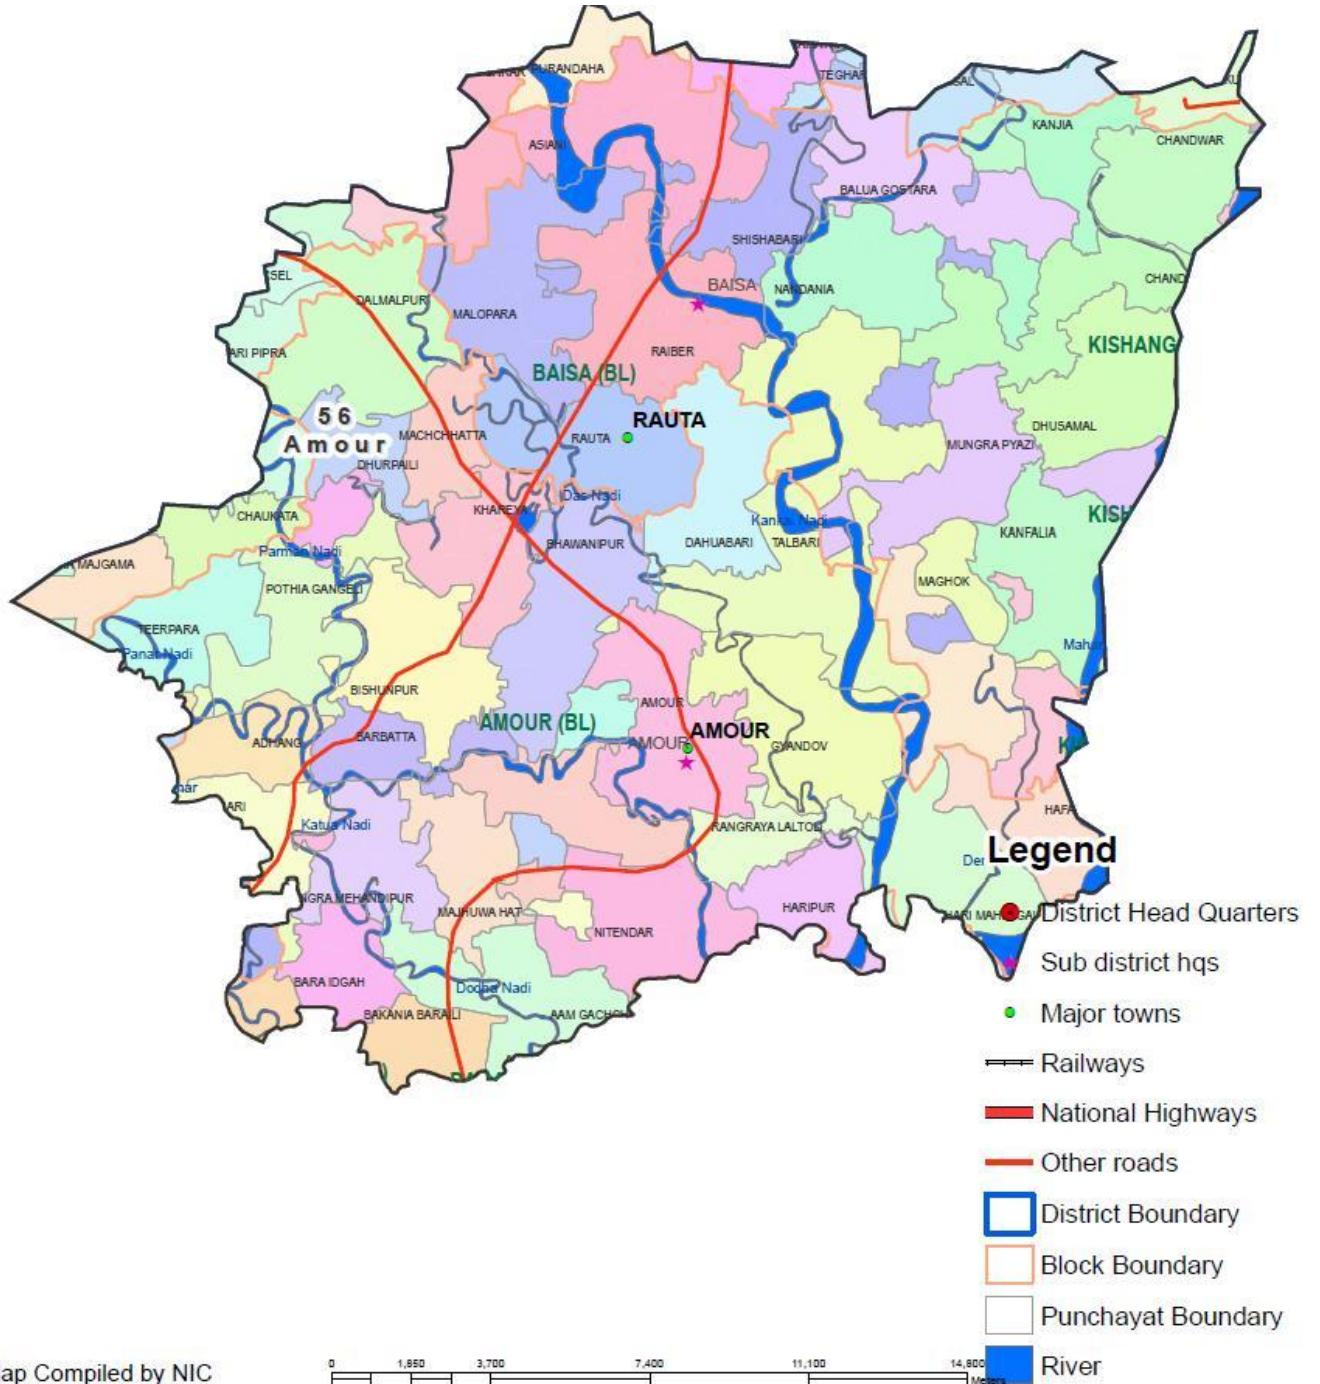

Assembly Constituency map

State : BIHAR

District : PURNIA

AC Name : 56 – Amour

Assembly Constituency map

State : BIHAR

District : PURNIA

AC Name : 57 - Baisi

Assembly Constituency map

State : BIHAR

District : PURNIA

AC Name : 58 - Kasba

Map Compiled by NIC

Assembly Constituency map

State : BIHAR

District : PURNIA

AC Name : 59 - Banmankhi

Assembly Constituency map

State : BIHAR

District : PURNIA

AC Name : 60 - Rupauli

Assembly Constituency map

State : BIHAR

District : PURNIA

AC Name : 61 - Dhamdaha

Assembly Constituency map

State : BIHAR

District : PURNIA

AC Name : 62 - Purnia