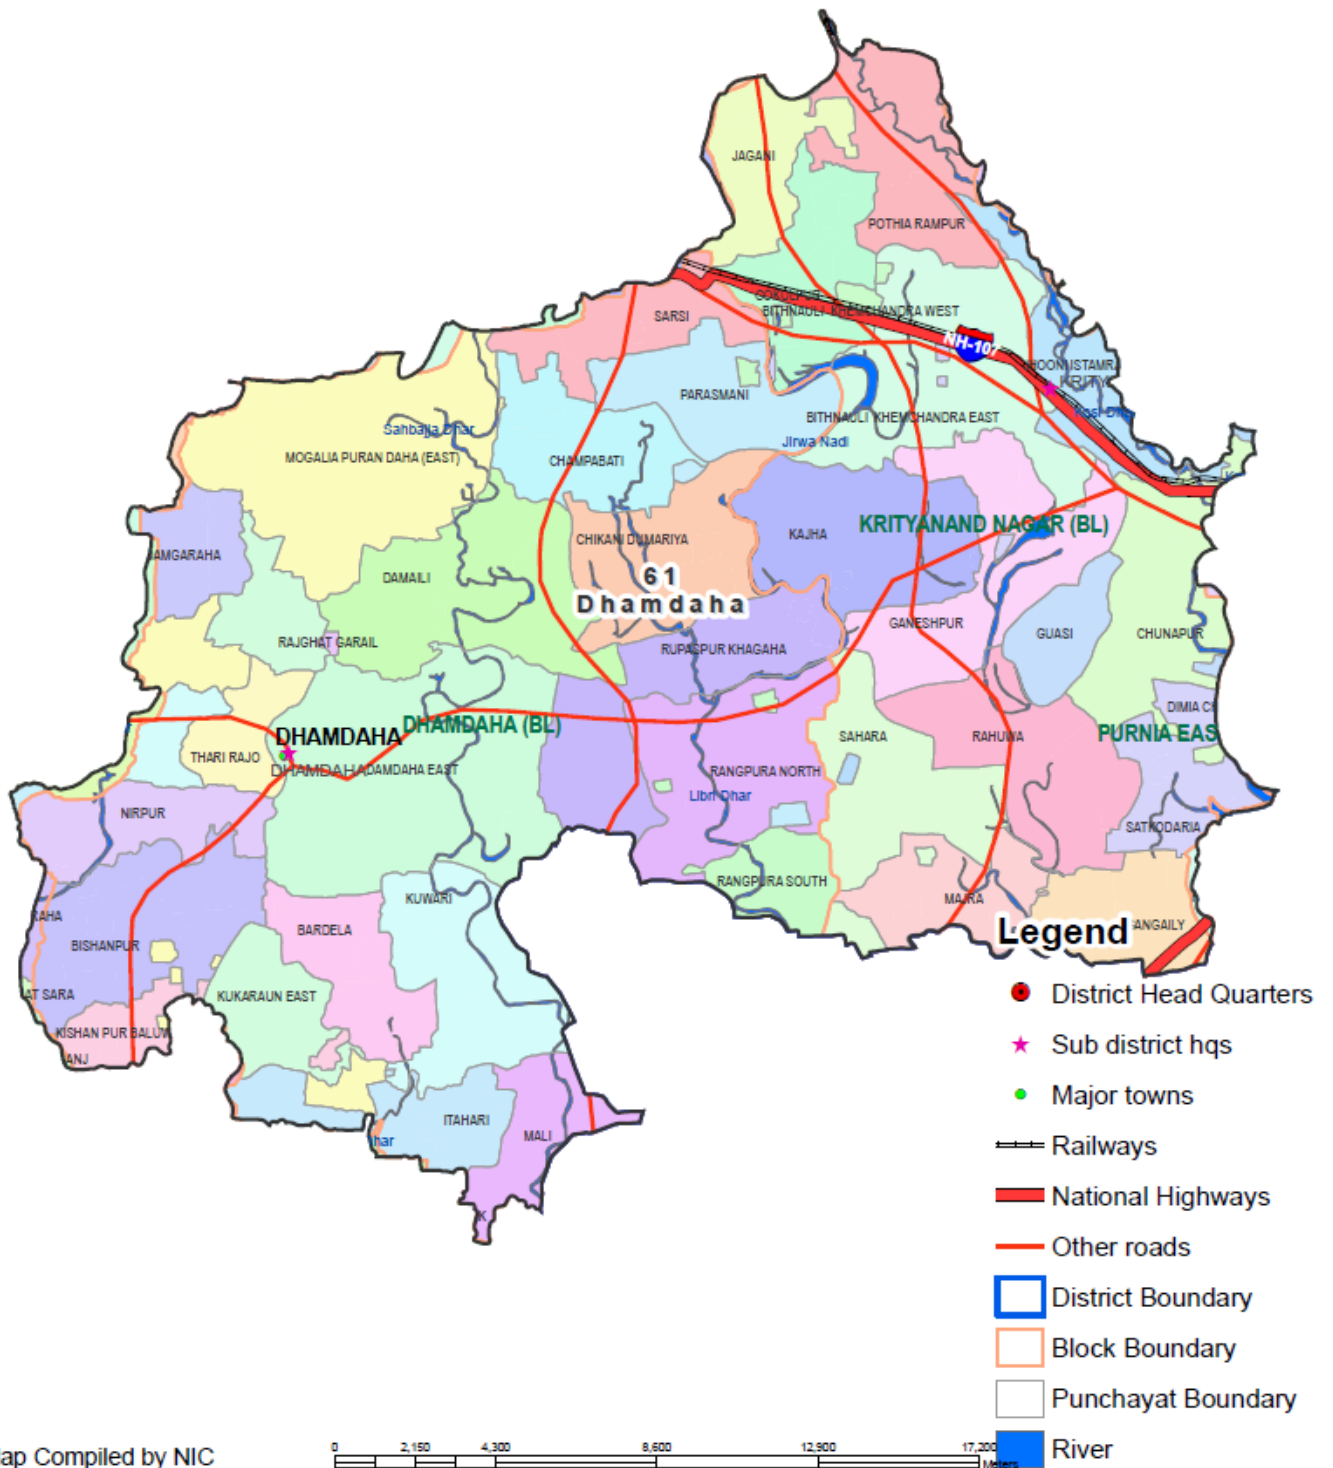

Assembly Constituency map

State : BIHAR

District : PURNIA

AC Name : 56 – Amour

Assembly Constituency map

State : BIHAR

District : PURNIA

AC Name : 57 - Baisi

Assembly Constituency map

State : BIHAR

District : PURNIA

AC Name : 58 - Kasba

Map Compiled by NIC

Assembly Constituency map

State : BIHAR

District : PURNIA

AC Name : 59 - Banmankhi

Assembly Constituency map

State : BIHAR

District : PURNIA

AC Name : 60 - Rupauli

Assembly Constituency map

State : BIHAR

District : PURNIA

AC Name : 61 - Dhamdaha

Assembly Constituency map

State : BIHAR

District : PURNIA

AC Name : 62 - Purnia