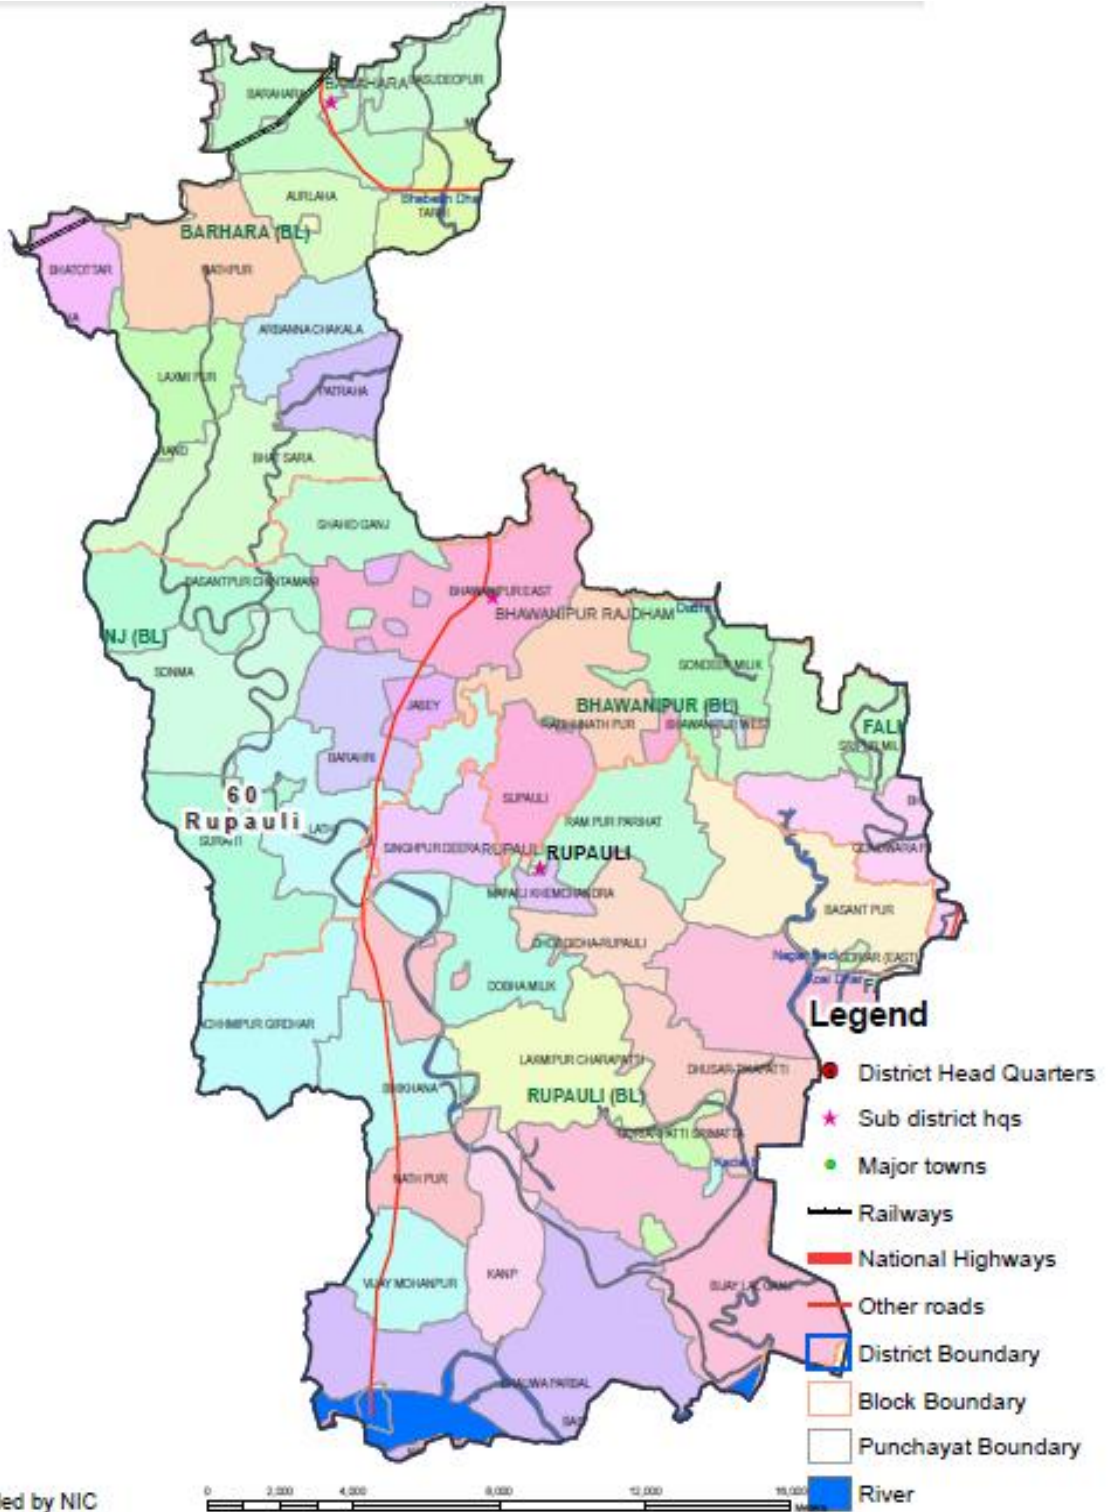

Assembly Constituency map

State : BIHAR

District : PURNIA

AC Name : 56 – Amour

Assembly Constituency map

State : BIHAR

District : PURNIA

AC Name : 57 - Baisi

Assembly Constituency map

State : BIHAR

District : PURNIA

AC Name : 58 - Kasba

Map Compiled by NIC

Assembly Constituency map

State : BIHAR

District : PURNIA

AC Name : 59 - Banmankhi

Assembly Constituency map

State : BIHAR

District : PURNIA

AC Name : 60 - Rupauli

Assembly Constituency map

State : BIHAR

District : PURNIA

AC Name : 61 - Dhamdaha

Assembly Constituency map

State : BIHAR

District : PURNIA

AC Name : 62 - Purnia